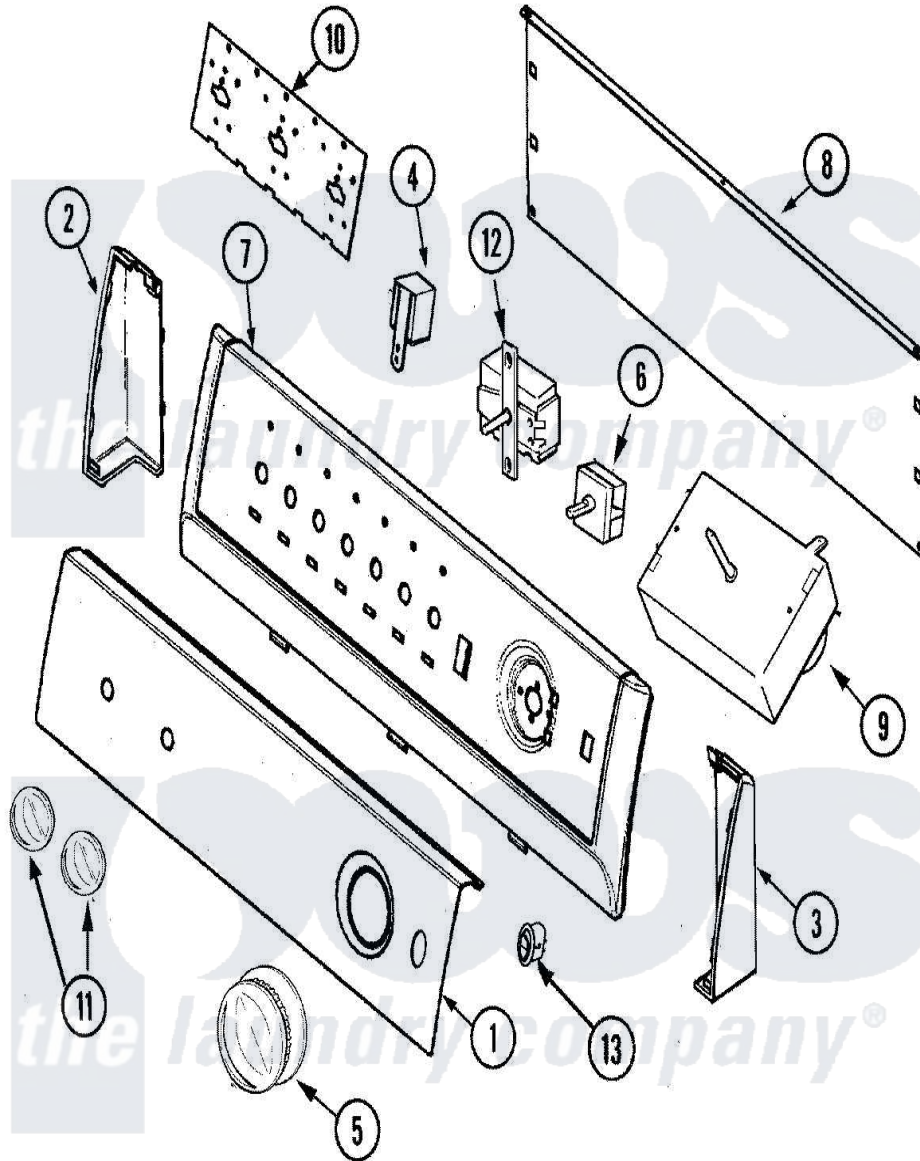

Maytag PYGT344AWW 02 - CONTROL PANEL

Maytag [Residential Maytag PYGT344AWW Dryer Parts](#) Parts Diagram 02 - CONTROL PANEL
 Click on the part number to view part

Item	Original Part Number	Replaced By	Status	Part Description
1	31001549			Panel, Control
2	21001519			Endcap
"	25-3092	90767		Screw, 8A X 3/8 HeX Washer Head Tapping
3	25-3092	90767		Screw, 8A X 3/8 HeX Washer Head Tapping
"	21001523			Endcap
4	53-1639			Buzzer Assembly
5	31001550	37001184		Timer Knob And Skirt Assembly
6	25-3092	90767		Screw, 8A X 3/8 HeX Washer Head Tapping
"	31001190			Switch, Two Position Rotary
7	21002005			Frame, Control Panel
8	21001527			Shield, Rear
"	25-3092	90767		Screw, 8A X 3/8 HeX Washer Head Tapping
9	25-3092	90767		Screw, 8A X 3/8 HeX Washer Head Tapping

"	31001513		Timer
10	31001193		Pad, Shield
"	21001603		Shield, Control
11	21001954		Knob, Selector
12	25-3092	90767	Screw, 8A X 3/8 HeX Washer Head Tapping
"	31001447		Switch, Temperature
"	31001704		Resistor Assembly Temperature
13	22003977	74010226	Switch, Rocker W/Shield
14	21001978		Lead Assembly
"	31001557		Lead Assembly
"	31001559	Not Available	LEAD ASSEMBLY (BUZZER)
"	31001491		Harness, Wire