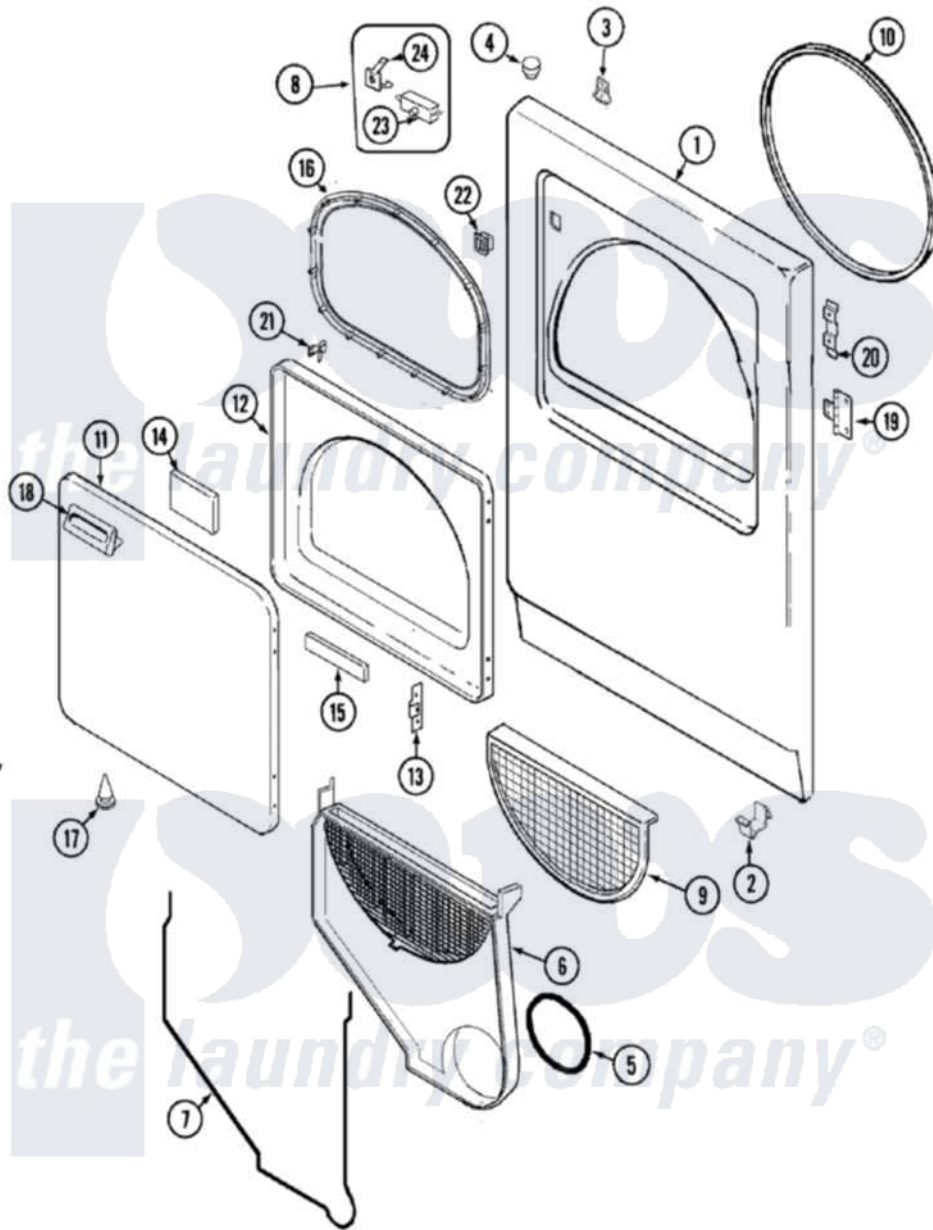

Maytag PYGT344AWW 03 - DOOR

Maytag Residential Maytag PYGT344AWW Dryer Parts Parts Diagram 03 - DOOR
 Click on the part number to view part

Item	Original Part Number	Replaced By	Status	Part Description
1	53-0726	31001771		Panel, Front
2	53-0120			Clip, Front Panel
3	31001526			Lock, Top
4	33-2653			Bumper, Cabinet
5	31001541			Seal, Blower/Collector Duct
6	12001324			Duct Kit, Collector
"	25-7810	415013-35		Screw
7	53-0204			Seal
8	LA-1005			Switch Kit
"	W10124350		Not Available	NOT REQUIRED PART OR SEE NOTE
9	53-0918			Filter, Lint
10	53-0281	31001747		Seal Assembly
11	25-7752	3196169		Screw, Element
"	53-0154			Panel, Outer Door
12	53-0912		Not Available	PANEL, INNER DOOR (WHT)
13	53-0119			Clip, Hinge

14	53-1490		Door Pad
15	53-1491		Door Pad
16	31001529		Seal, Door
17	25-7889		Plug Button
18	53-0927		Handle, Door
"	25-7810	415013-35	Screw
19	53-1492		Hinge, Dryer Door
"	25-7809		Screw, No.6-20 1/2 Flthd Torx
20	53-0121	Not Available	TWIN NUT
"	31001786	98006631	Screw
21	53-2364	LA-1003	Door Catch Kit
22	53-0187	LA-1003	Door Catch Kit
23	53-0148		Switch, Door
"	31001732	53-0148	Switch, Door
24	31001319		Clip, Switch
"	31001733		Clip, Switch