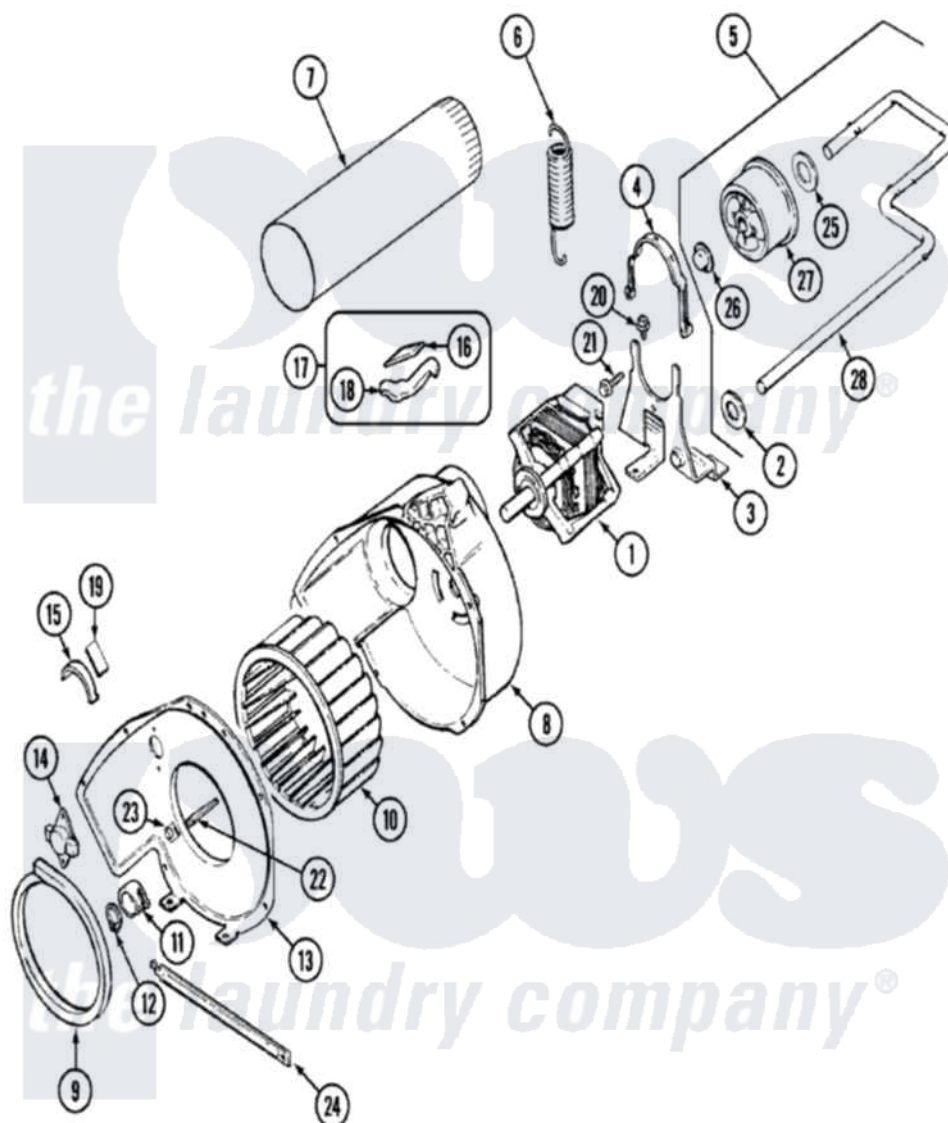

Maytag PYGT344AWW 05 - MOTOR & DRIVE

Maytag [Residential Maytag PYGT344AWW Dryer Parts](#) Parts Diagram 05 - MOTOR & DRIVE
 Click on the part number to view part

Item	Original Part Number	Replaced By	Status	Part Description
1	31001535			Pulley, Motor
"	31001512	W10410996		Motor-Drive
2	25-7815			Washer
3	53-1932	31001570		Bracket, Motor
4	53-0214	660658		Clamp, Motor Mounting 343481 685441
5	53-2287			Idler Assembly
6	31001465			Spring, Idler
7	53-0134			Duct, Exhaust
"	25-2134	W10116760		Screw
8	53-1801			Housing, Blower
9	31001541			Seal, Blower/Collector Duct
10	31001317			Wheel, Blower
11	25-7823	312967		Clamp, Blower Housing
12	25-7855			Ring, Retaining
13	53-1934			Cover, Blower Housing
"	25-7807	33002917		Screw, No.10-16

14	25-2134	W10116760	Screw
"	31001088		Thermostat, Control
15	31001470		Glide, Tumbler
16	31001356		Pad, Glide
17	LA-1006		Glide Kit, Tumbler
18	31001469		Glide, Tumbler
19	31001356		Pad, Glide
20	25-7963	31001571	Screw, 10-24 x 0700 Hxwshrd Ty
21	25-7733	681414	Screw, 10AB X 1/2
22	53-1026		Guide, Vane Inlet
23	25-3457		Screw, Sems
24	53-1625		Brace, Tumbler Support
25	25-7815		Washer
26	25-7957		Pushnut
27	31001344		Pulley, Idler
28	53-2250	53-2287	Idler Assembly