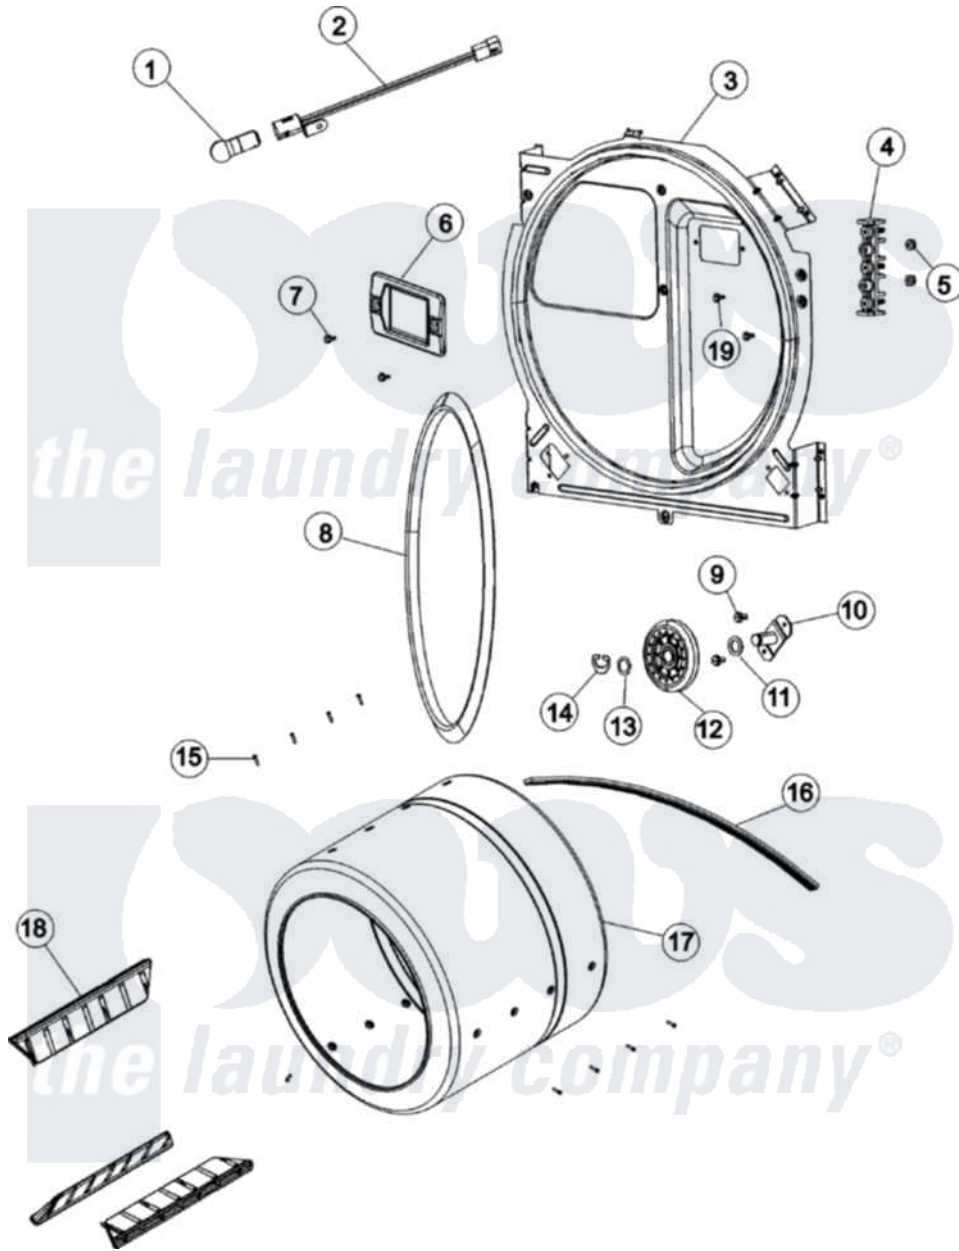

# Maytag PYGT344AWW 08 - TUMBLER (SERIES 12)

Maytag Residential Maytag PYGT344AWW Dryer Parts Parts Diagram 08 - TUMBLER (SERIES 12)  
 Click on the part number to view part

Item	Original Part Number	Replaced By	Status	Part Description
1	<a href="#">31001575</a>			Bulb, Cylinder Light
2	31001579		Not Available	RECEPTACLE ASM, CLYINDER LIGHT
3	<a href="#">31001581</a>			Bulkhead With Seal
6	31001585		Not Available	LENS, CYLINDER LIGHT
7	31001580	<a href="#">313806</a>		Screw
8	31001548	<a href="#">31001747</a>		Seal Assembly
9	25-7101	<a href="#">3351614</a>		Screw, Gearcase Cover Mounting
10	<a href="#">53-0197</a>			Support Assembly-Cylinder Rear
11	<a href="#">31001583</a>			Spacer, Roller
12	<a href="#">31001096</a>			Roller
13	<a href="#">25-7814</a>			Washer
14	<a href="#">25-7854</a>			Ring, Retaining
15	25-7759	<a href="#">3196164</a>		Screw
16	31531589	<a href="#">341241</a>		Belt