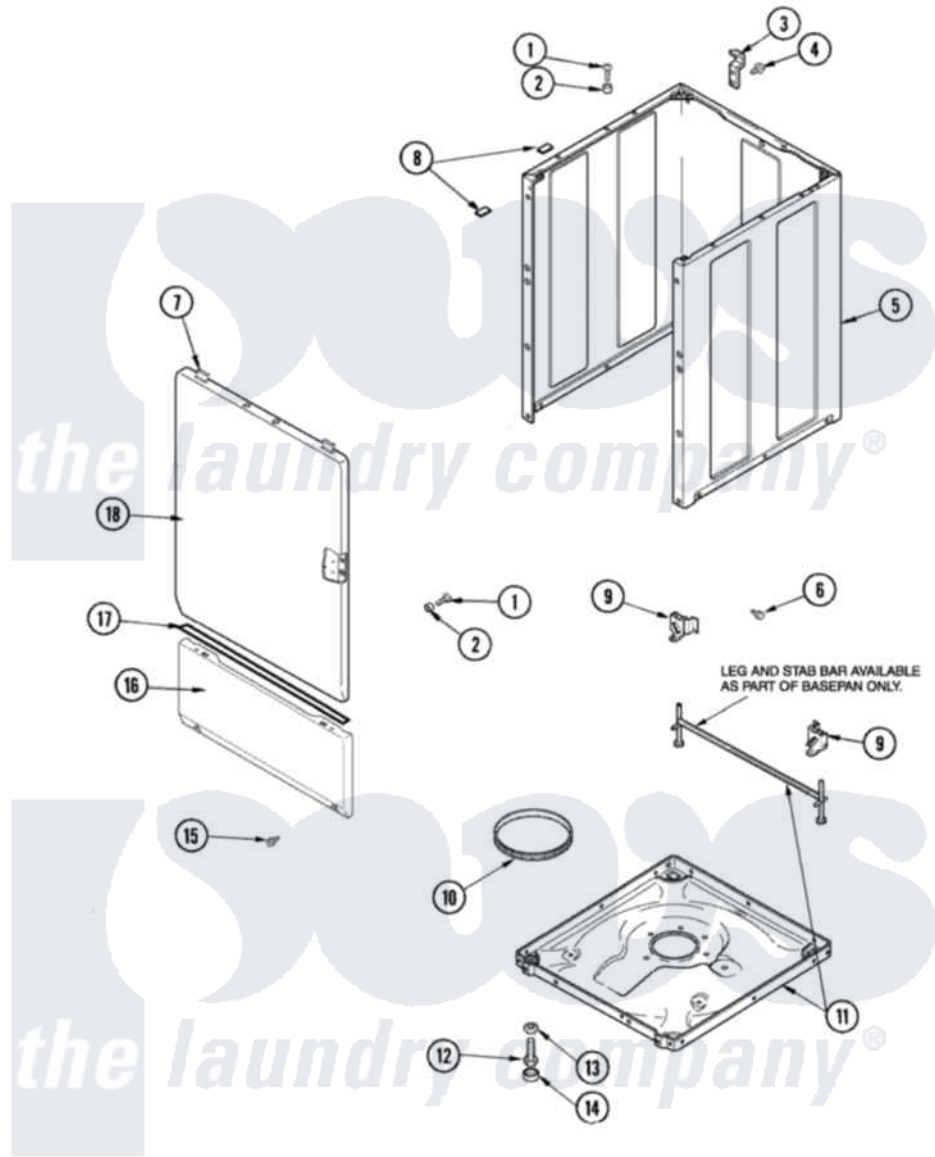

Maytag SAV205DAWW 01 - CABINET & BASE

Maytag [Residential Maytag SAV205DAWW Washer Parts](#) Parts Diagram 01 - CABINET & BASE
 Click on the part number to view part

Item	Original Part Number	Replaced By	Status	Part Description
1	32671	Y014874		Screw, Idler Arm And Sleeve
2	505187			Locator, Panel
3	500003			Hinge, Top
4	40064801	3390631		Screw, 10-16 X 3/8
5	40076402WP	37001284		Cabinet As Pack
6	40038201	27001200		Screw
7	501086	90767		Screw, 8A X 3/8 HeX Washer Head Tapping
"	56080	22001650		Fastener, Spring
8	Y56128			Pad, Bumper
9	40031501			Bracket, Self Leveling
10	40037401			Ring, Friction
11	27001084	27001226		Base Lev
"	40082801			Clip, Wire
12	40039001	22003428		Leg, Adjustable
13	40038101			Nut, Leg
14	40016001			Foot, Rubber

15	40034101	Screw, No.12bx1/2
16	40045301WP	Panel, Access
17	40083101	Tape, Foam
18	40035401WP	Panel, Front