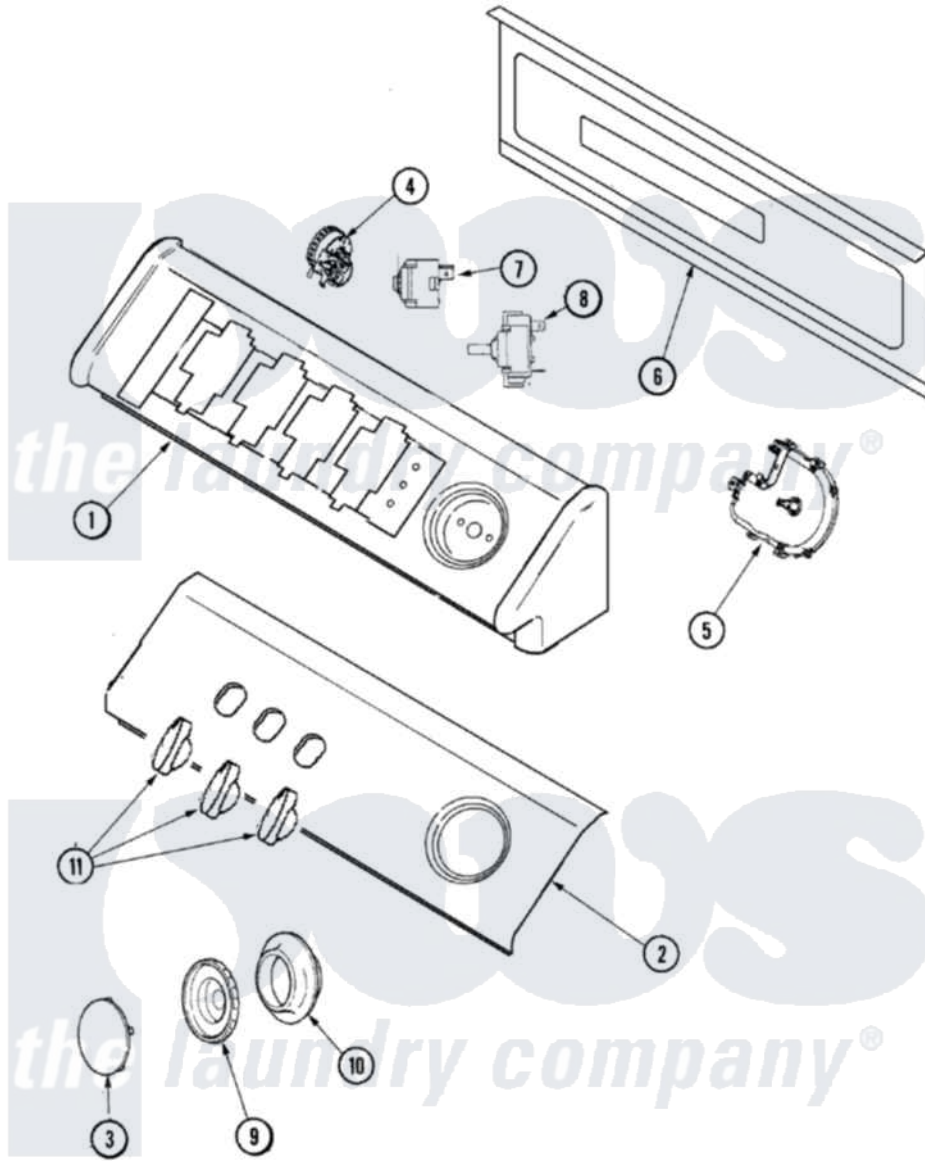

Maytag SAV205DAWW 02 - CONTROL PANEL

Maytag [Residential Maytag SAV205DAWW Washer Parts](#) Parts Diagram 02 - CONTROL PANEL
 Click on the part number to view part

Item	Original Part Number	Replaced By	Status	Part Description
1	27001110		Not Available	CONSOLE (WHT)
2	27001155			Facia
"	27001050			Facia Ground Wire Assembly
"	33001855	33002917		Screw, No.10-16
3	27001112	27001087		Knob, Cap
4	27001127	27001203		Switch, Pressure
5	27001156			Timer
6	27001051			Back Panel, Hood/Console
7	22001794			Switch, Rotary
8	27001089			Switch, Temperature
9	27001090	22003993		Timer Knob
10	27001092		Not Available	SKIRT, TIMER KNOB
"	22002997			Pin, Locking
11	27001126			Knob, Selector
12	27001142			Cord, Power