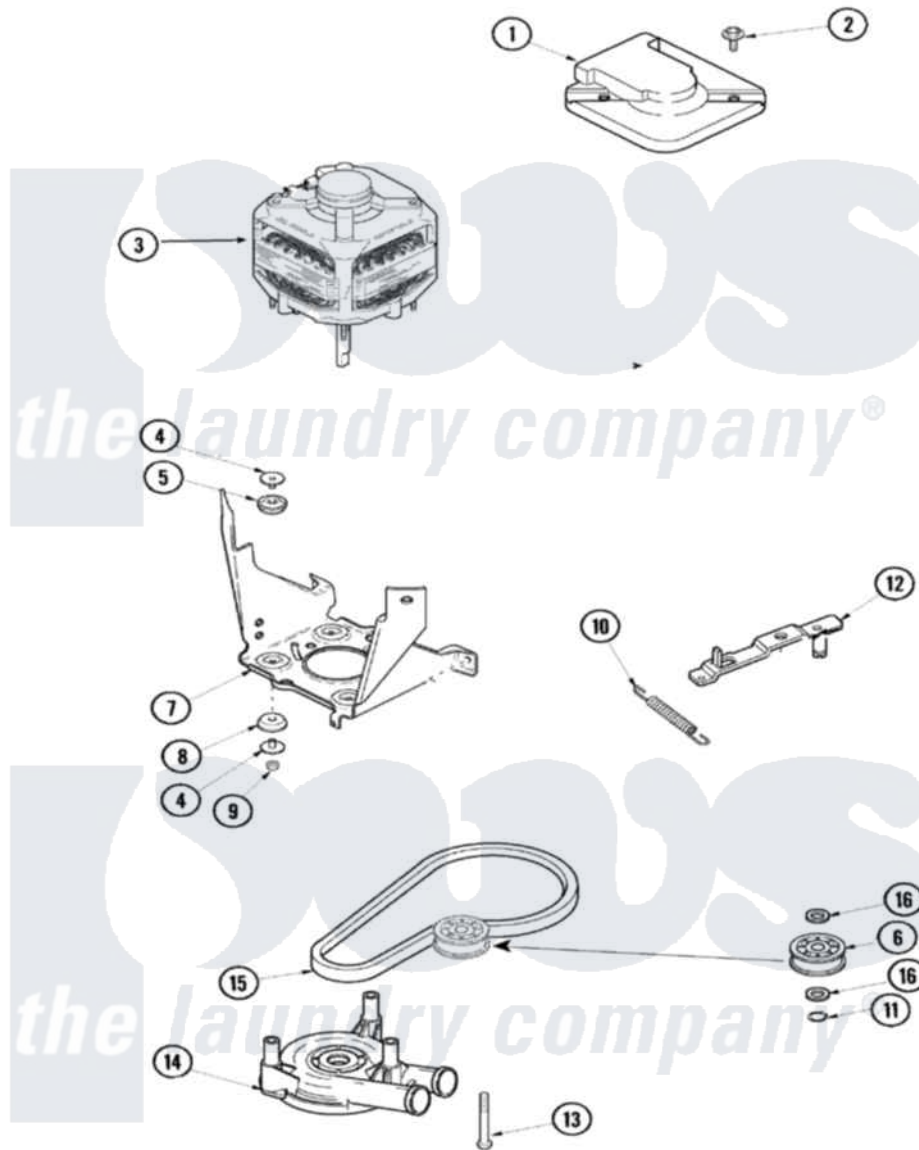

Maytag SAV205DAWW 04 - MOTOR, PUMP AND IDLER ASSEMBLY

Maytag [Residential Maytag SAV205DAWW Washer Parts](#) Parts Diagram 04 - MOTOR, PUMP AND IDLER ASSEMBLY

[Click on the part number to view part](#)

Item	Original Part Number	Replaced By	Status	Part Description
1	40112301			Shield, Motor
2	40046701	4312464		Screw
3	27001055	27001215		Motor W/Pulley
4	40053701			Post, Isolator
5	40053801			Mount, Motor Upper
6	40038901			Screw, 1/4-20
"	40045001			Idler Pulley Assembly
"	27001225			Nut, Jam Mid Lock 1/4-20
7	40128701			Screw, 5/16-18 X .50
"	40015502		Not Available	BRACKET, MOTOR MOUNT
8	40054301			Mount, Motor Lower
9	40095101	Y707702		Locknut
10	40061401			Spring, Idler Lever
11	23748			Ring, Retaining
12	27001028			Idler Lever Assembly
13	40063701			Screw, 10-16 x 1.75

14	27001024	285655	Clamp, Hose
"	27001036	27001233	Pump
15	27001007		Belt, Spin
16	52549		Washer, 501 ID X3/4 Odx