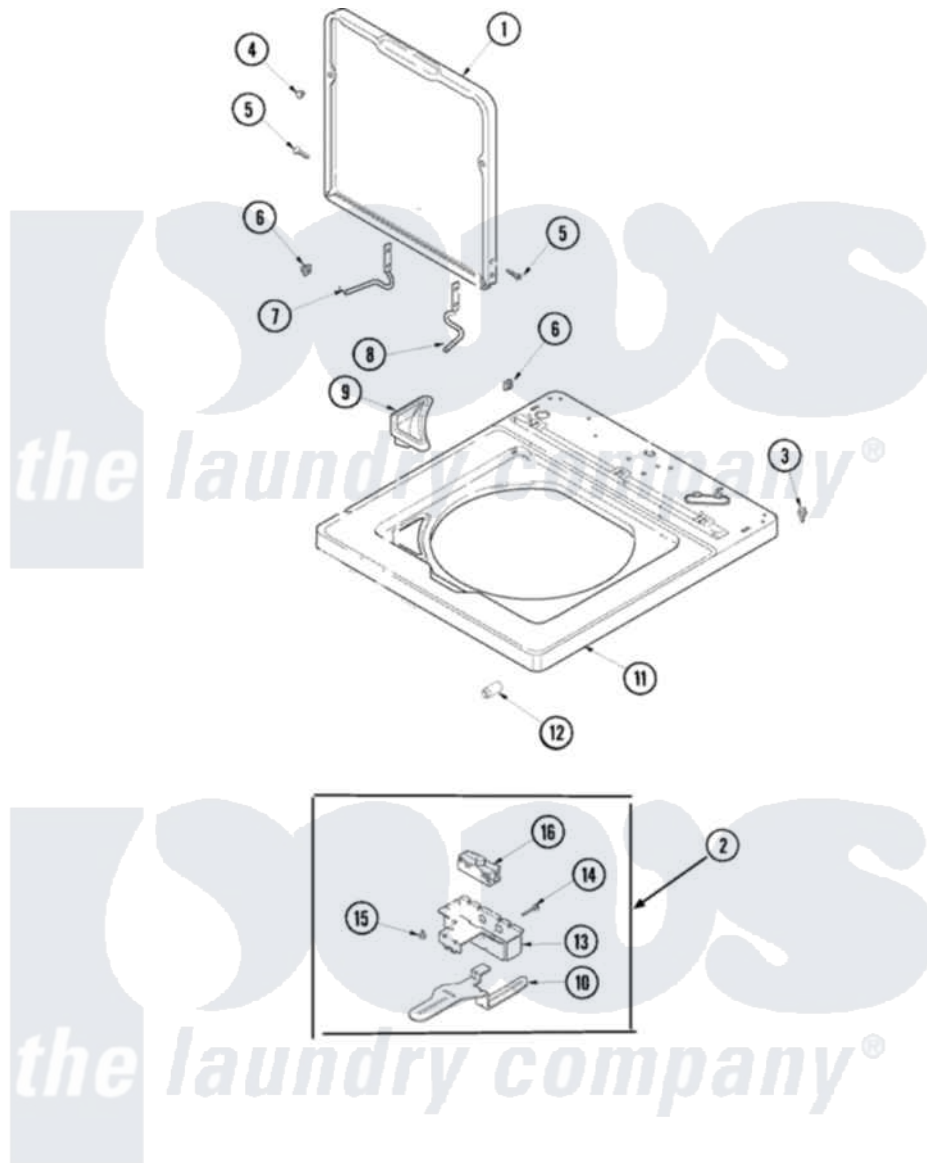

Maytag SAV205DAWW 06 - TOP AND DOOR SWITCH

Maytag [Residential Maytag SAV205DAWW Washer Parts](#) Parts Diagram 06 - TOP AND DOOR SWITCH
 Click on the part number to view part

Item	Original Part Number	Replaced By	Status	Part Description
1	27001116		Not Available	LID (WHT)
2	40034901	40034901P		Assembly- Lid
3	501086	90767		Screw, 8A X 3/8 HeX Washer Head Tapping
4	40038001			Bumper
5	40039201	W10119828		Screw, Lid Hinge Mounting
6	40008201			Bushing, Hinge
7	40094002			Hinge, Lid Left Stop
8	40094101			Hinge, Lid Right Pass
9	27001117			Dispenser, Bleach
10	40009701			Arm, Lid Switch
11	27001157	27001182		Top
12	40102101			Cap, Hinge
13	40009801			Holder, Lid Switch
14	40040701			Screw, Tapping No.6b-20
15	501086	90767		Screw, 8A X 3/8 HeX Washer Head Tapping