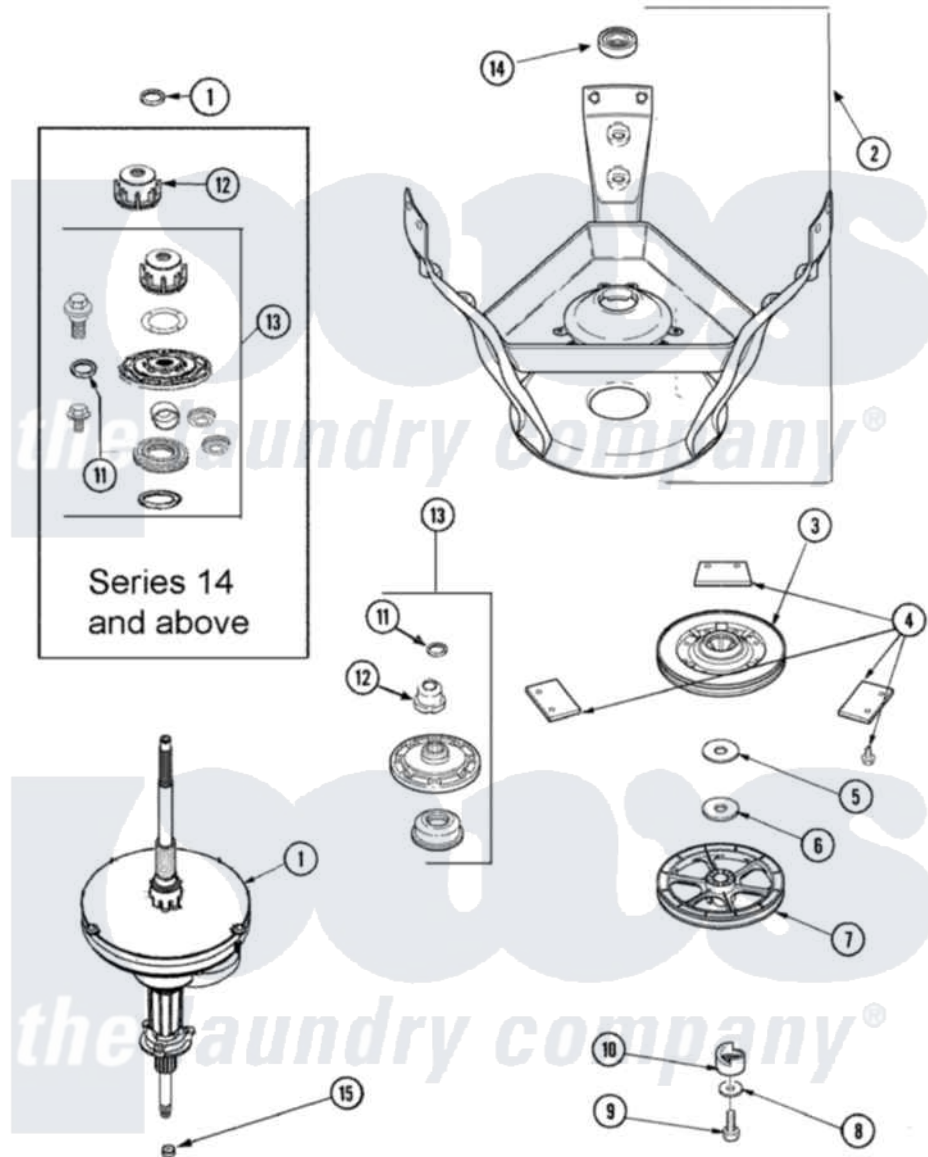

Maytag SAV205DAWW 07 - TRANSMISSION & BRAKE

Maytag [Residential Maytag SAV205DAWW Washer Parts](#) Parts Diagram 07 - TRANSMISSION & BRAKE
 Click on the part number to view part

Item	Original Part Number	Replaced By	Status	Part Description
1	27001046	W10219149		Transmison
2	27001030	12002013		Base
3	40003103	R9900474		Brake Assembly
4	R0000014			Kit, Brake Pad
"	26594P			Grease, Silicone - 2 Oz Tube
5	40065701			Washer, 2 Odx.63 ID
6	40063201			Washer, Flat
7	40047202			Pulley, Spin
8	40041501			Washer
9	40063401			Screw, 1/4-20 x 5/8 Hex
10	40047402			Helix, Plastic
11	25-7941			"O" Ring, Agtr Drive Shaft
12	21001533	35-5655-1		Seal
13	12002223	W10116790		Hub And Seal
"	12002140	W10116791		Hub And Seal
"	40004201	40004201P		Main Bearing Assembly