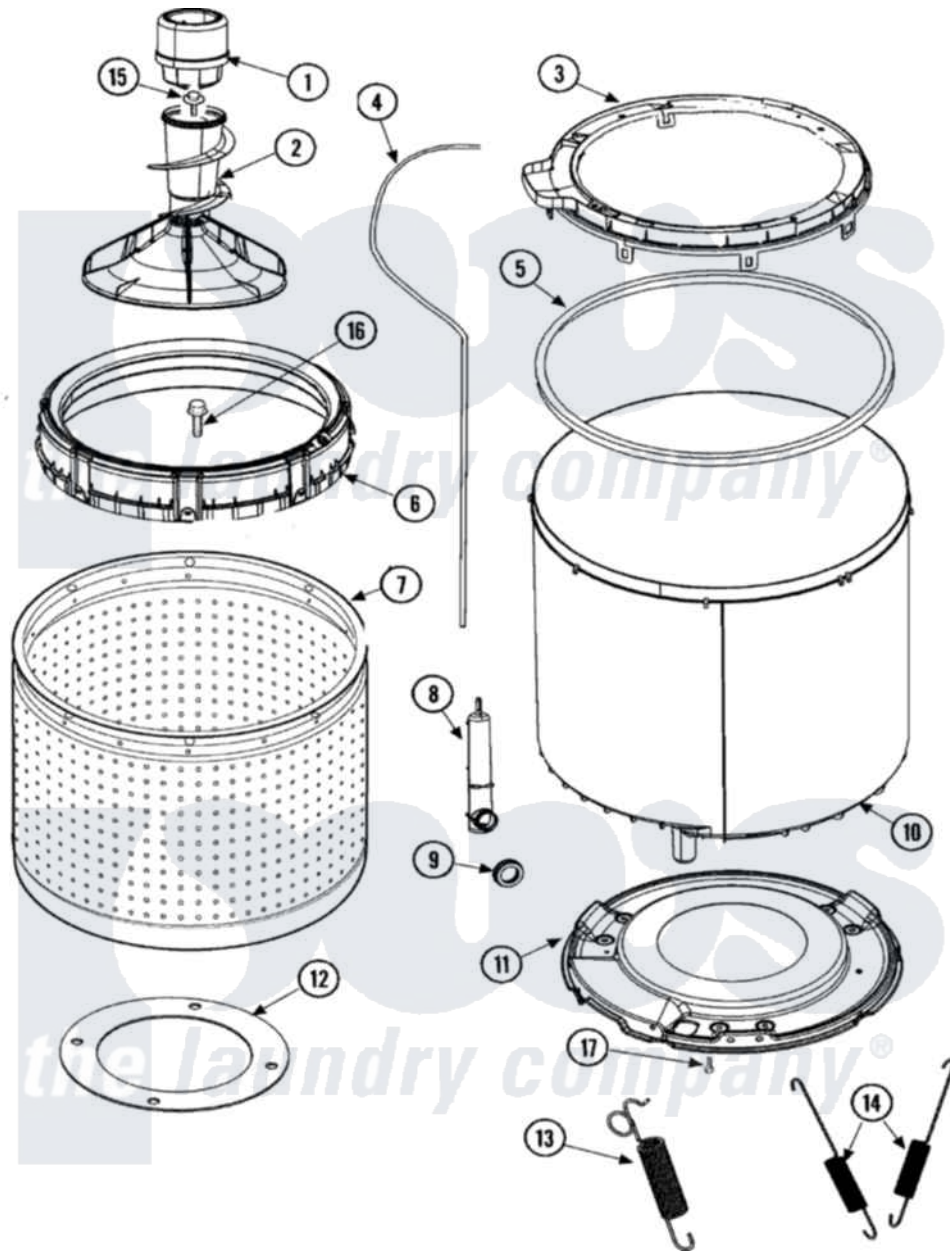

Maytag SAV205DAWW 08 - TUB, INNER & OUTER (SERIES 12)

Maytag Residential Maytag SAV205DAWW Washer Parts Parts Diagram 08 - TUB, INNER & OUTER (SERIES 12)
 Click on the part number to view part

Item	Original Part Number	Replaced By	Status	Part Description
1	21001905			Dispenser, Fabric
2	22004042			Agitator/Auger Assembly
3	27001132		Not Available	COVER, OUTER TUB W/GASKET
4	27001194	21001748		Hose, Pressure Switch
5	27001131			Seal, Tub Cover
6	27001149			Balance Ring Assembly
7	27001221		Not Available	TUB, PLASTIC INNER
8	40008501			Assembly, Pressure Bulb
9	40037801			Grommet
10	27001147	27001227		Outer Tub, Plastic
"	27001227			Outer Tub, Plastic
11	40015401			Seal-Head
"	40001102	40001102P		Bottom, Outer Tub
"	40128701			Screw, 5/16-18 X .50
"	27001067			Bottom, Outer Tub
12	27001222			Gasket, Foam

13	Y2201244		Spring, Counterweight
"	Y2201244		Spring, Counterweight
14	Y37001124		Spring, Tall Tub
15	25-8004	W10309247	Screw
16	Y2201470	W10116787	Screw
17	40064301		Screw, 1/4-15 x 3/4 Hex