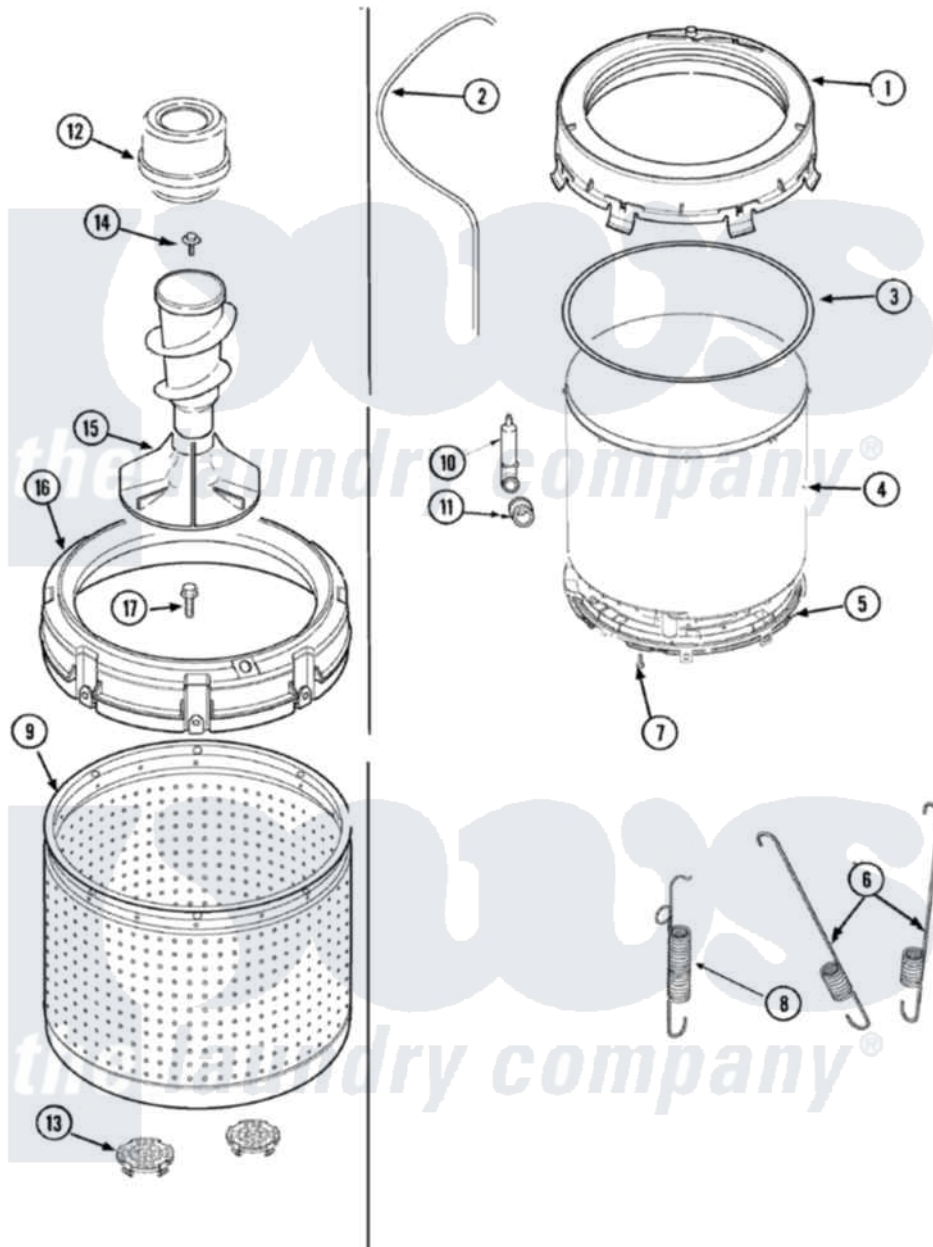

Maytag SAV205DAWW 09 - TUBS

Maytag [Residential Maytag SAV205DAWW Washer Parts](#) Parts Diagram 09 - TUBS
 Click on the part number to view part

Item	Original Part Number	Replaced By	Status	Part Description
1	27001132		Not Available	COVER, OUTER TUB W/GASKET
2	27001194	21001748		Hose, Pressure Switch
3	27001131			Seal, Tub Cover
4	27001147	27001227		Outer Tub, Plastic
5	27001067			Bottom, Outer Tub
6	27001026	Y37001124		Spring, Tall Tub
7	40064301			Screw, 1/4-15 x 3/4 Hex
8	Y2201244			Spring, Counterweight
9	27001150		Not Available	TUB, PLASTIC INNER
10	40008501			Assembly, Pressure Bulb
11	40037801			Grommet
12	21001905			Dispenser, Fabric
13	27001148			Filter, Lint
14	25-8004	W10309247		Screw
15	22004042			Agitator/Auger Assembly
16	27001149			Balance Ring Assembly