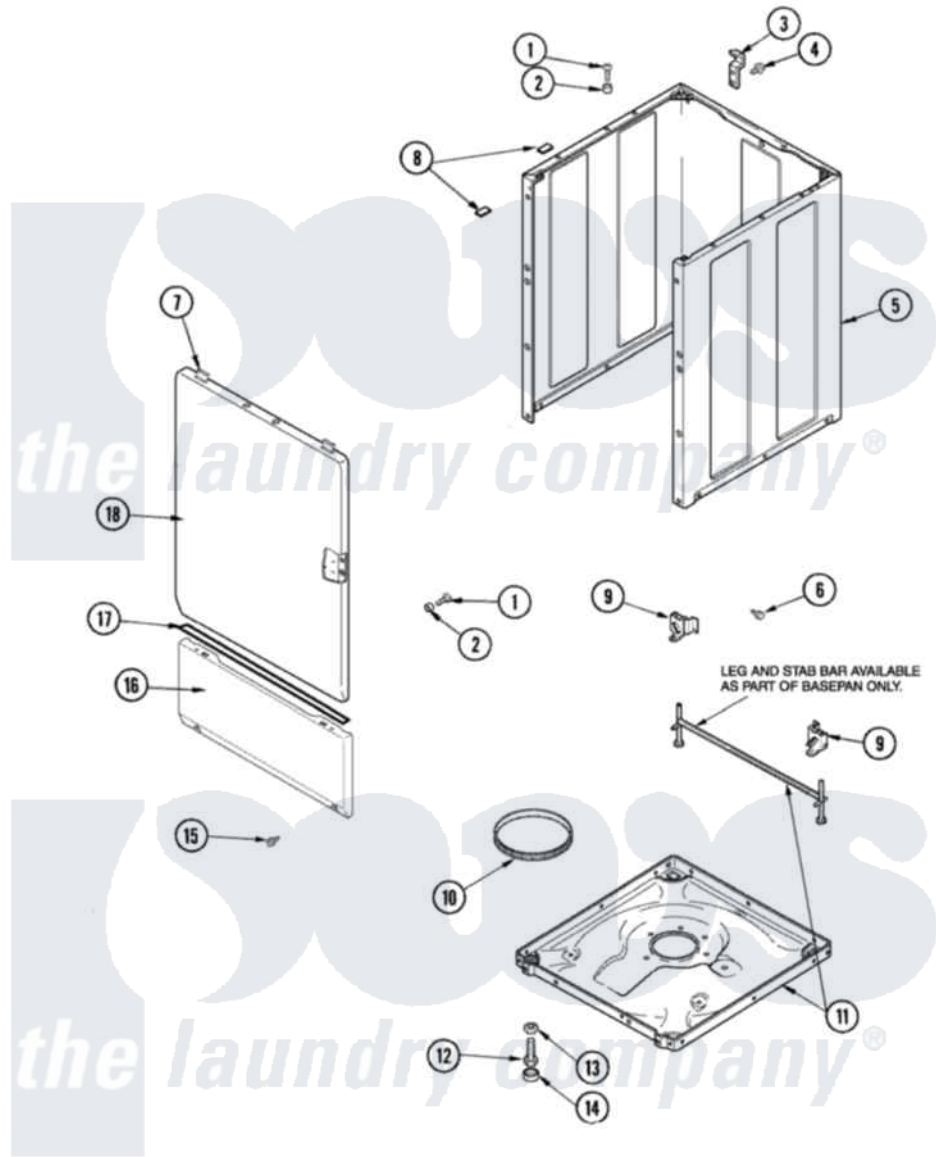

# Maytag SAV2555AWW 01 - CABINET & BASE

Maytag Residential Maytag SAV2555AWW Washer Parts Parts Diagram 01 - CABINET & BASE  
 Click on the part number to view part

Item	Original Part Number	Replaced By	Status	Part Description
1	32671	<a href="#">Y014874</a>		Screw, Idler Arm And Sleeve
2	<a href="#">505187</a>			Locator, Panel
3	<a href="#">500003</a>			Hinge, Top
4	40064801	<a href="#">3390631</a>		Screw, 10-16 X 3/8
5	40076402WP	<a href="#">37001284</a>		Cabinet As Pack
6	40038201	<a href="#">27001200</a>		Screw
7	501086	<a href="#">90767</a>		Screw, 8A X 3/8 HeX Washer Head Tapping
"	56080	<a href="#">22001650</a>		Fastener, Spring
8	<a href="#">Y56128</a>			Pad, Bumper
9	<a href="#">40031501</a>			Bracket, Self Leveling
10	<a href="#">40037401</a>			Ring, Friction
11	27001084	<a href="#">27001226</a>		Base Lev
"	<a href="#">40082801</a>			Clip, Wire
12	40039001	<a href="#">22003428</a>		Leg, Adjustable
13	<a href="#">40038101</a>			Nut, Leg
14	<a href="#">40016001</a>			Foot, Rubber

15	<a href="#">40034101</a>	Screw, No.12bx1/2
16	<a href="#">40045301WP</a>	Panel, Access
17	<a href="#">40083101</a>	Tape, Foam
18	<a href="#">40035401WP</a>	Panel, Front