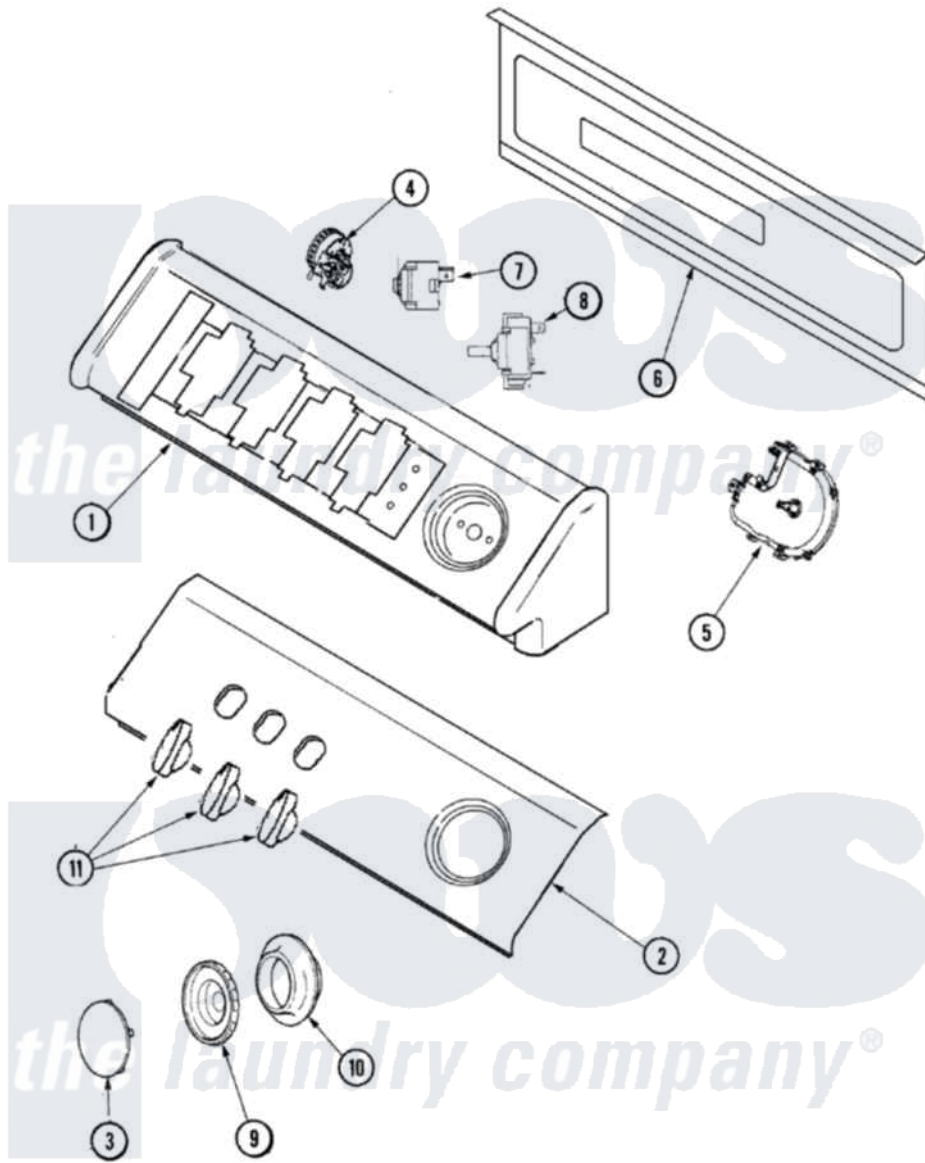

Maytag SAV2555AWW 02 - CONTROL PANEL

Maytag Residential Maytag SAV2555AWW Washer Parts Parts Diagram 02 - CONTROL PANEL
 Click on the part number to view part

Item	Original Part Number	Replaced By	Status	Part Description
1	27001110		Not Available	CONSOLE (WHT)
2	27001170			Facia
"	27001050			Facia Ground Wire Assembly
"	33001855	33002917		Screw, No.10-16
3	27001112	27001087		Knob, Cap
4	27001127	27001203		Switch, Pressure
5	27001156			Timer
6	27001051			Back Panel, Hood/Console
8	27001089			Switch, Temperature
9	27001090	22003993		Timer Knob
10	27001092		Not Available	SKIRT, TIMER KNOB
"	22002997			Pin, Locking
11	27001115	27001126		Knob, Selector
12	27001142			Cord, Power