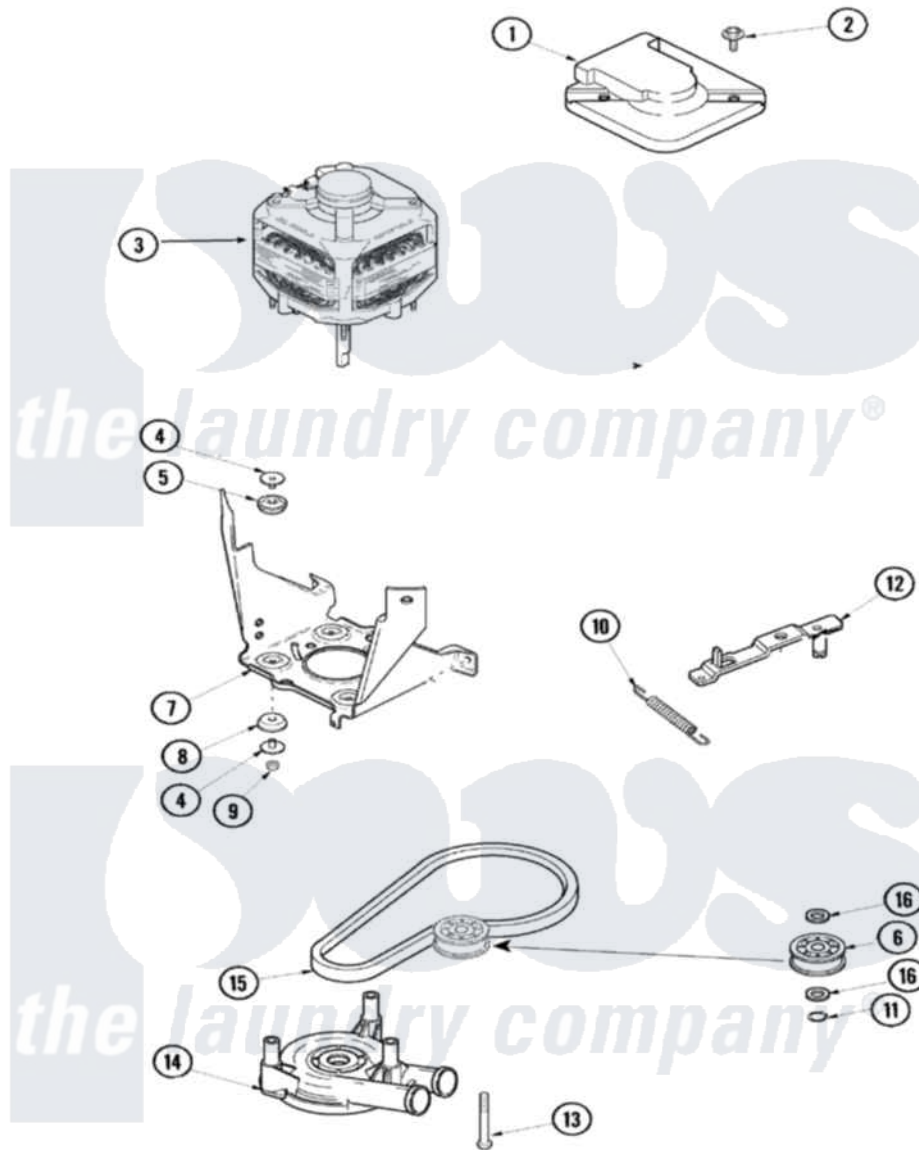

Maytag SAV2555AWW 04 - MOTOR, PUMP AND IDLER ASSEMBLY

Maytag [Residential Maytag SAV2555AWW Washer Parts](#) Parts Diagram 04 - MOTOR, PUMP AND IDLER ASSEMBLY

[Click on the part number to view part](#)

Item	Original Part Number	Replaced By	Status	Part Description
1	40112301			Shield, Motor
2	40046701	4312464		Screw
3	27001055	27001215		Motor W/Pulley
4	40053701			Post, Isolator
5	40053801			Mount, Motor Upper
6	40038901			Screw, 1/4-20
"	40045001			Idler Pulley Assembly
"	27001225			Nut, Jam Mid Lock 1/4-20
7	40015502		Not Available	BRACKET, MOTOR MOUNT
8	40054301			Mount, Motor Lower
9	40095101	Y707702		Locknut
10	40061401			Spring, Idler Lever
11	23748			Ring, Retaining
12	27001028			Idler Lever Assembly
13	40063701			Screw, 10-16 x 1.75
14	27001024	285655		Clamp, Hose

"	27001036	27001233	Pump
15	27001007		Belt, Spin
16	52549		Washer, 501 ID X3/4 Odx