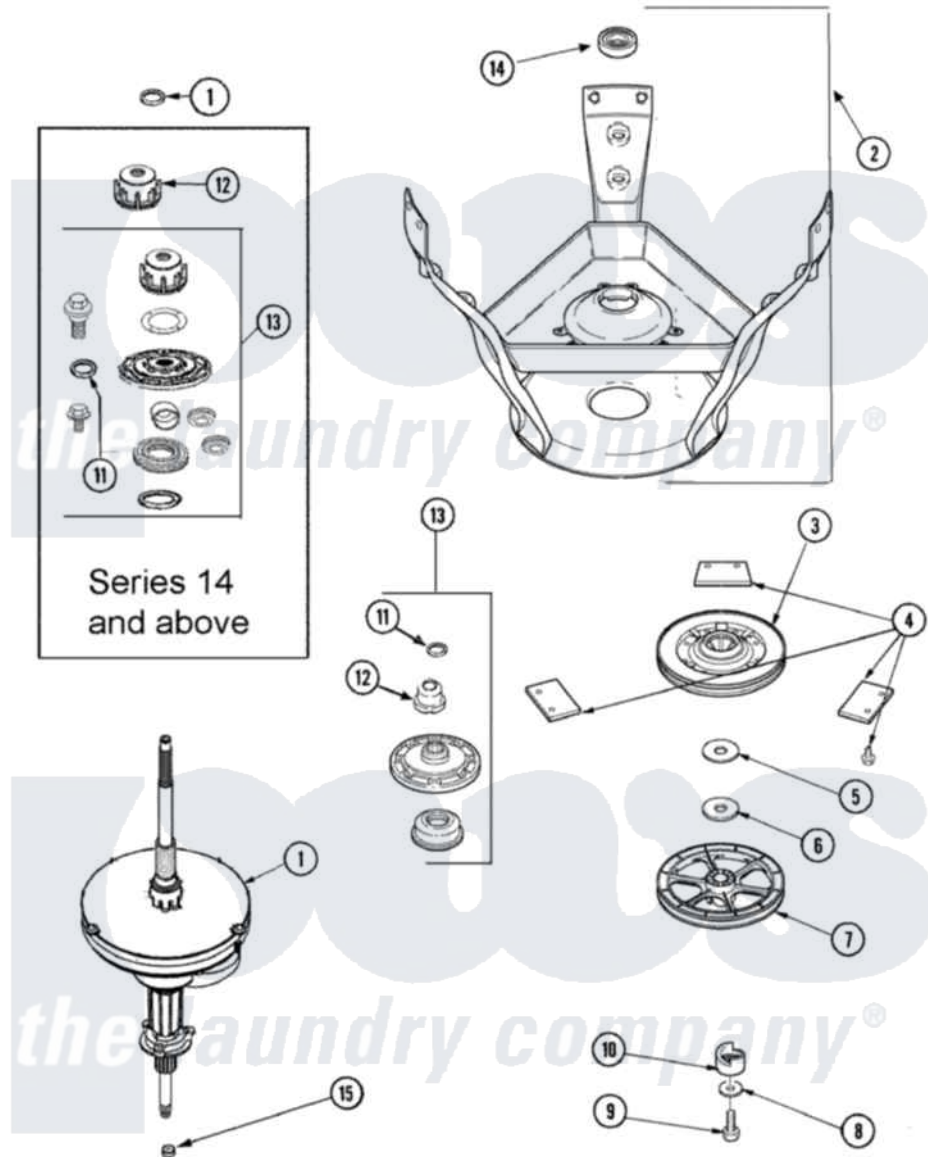

Maytag SAV2555AWW 07 - TRANSMISSION & BRAKE

Maytag [Residential Maytag SAV2555AWW Washer Parts](#) Parts Diagram 07 - TRANSMISSION & BRAKE
 Click on the part number to view part

Item	Original Part Number	Replaced By	Status	Part Description
1	27001046	W10219149		Transmison
2	27001030	12002013		Base
3	40003103	R9900474		Brake Assembly
4	R0000014			Kit, Brake Pad
"	26594P			Grease, Silicone - 2 Oz Tube
5	40065701			Washer, 2 Odx.63 ID
6	40063201			Washer, Flat
7	40047202			Pulley, Spin
8	40041501			Washer
9	40063401			Screw, 1/4-20 x 5/8 Hex
10	40047402			Helix, Plastic
11	25-7941			"O" Ring, Agtr Drive Shaft
12	21001533	35-5655-1		Seal
13	12002223	W10116790		Hub And Seal
"	12002140	W10116791		Hub And Seal
"	40004201	40004201P		Main Bearing Assembly