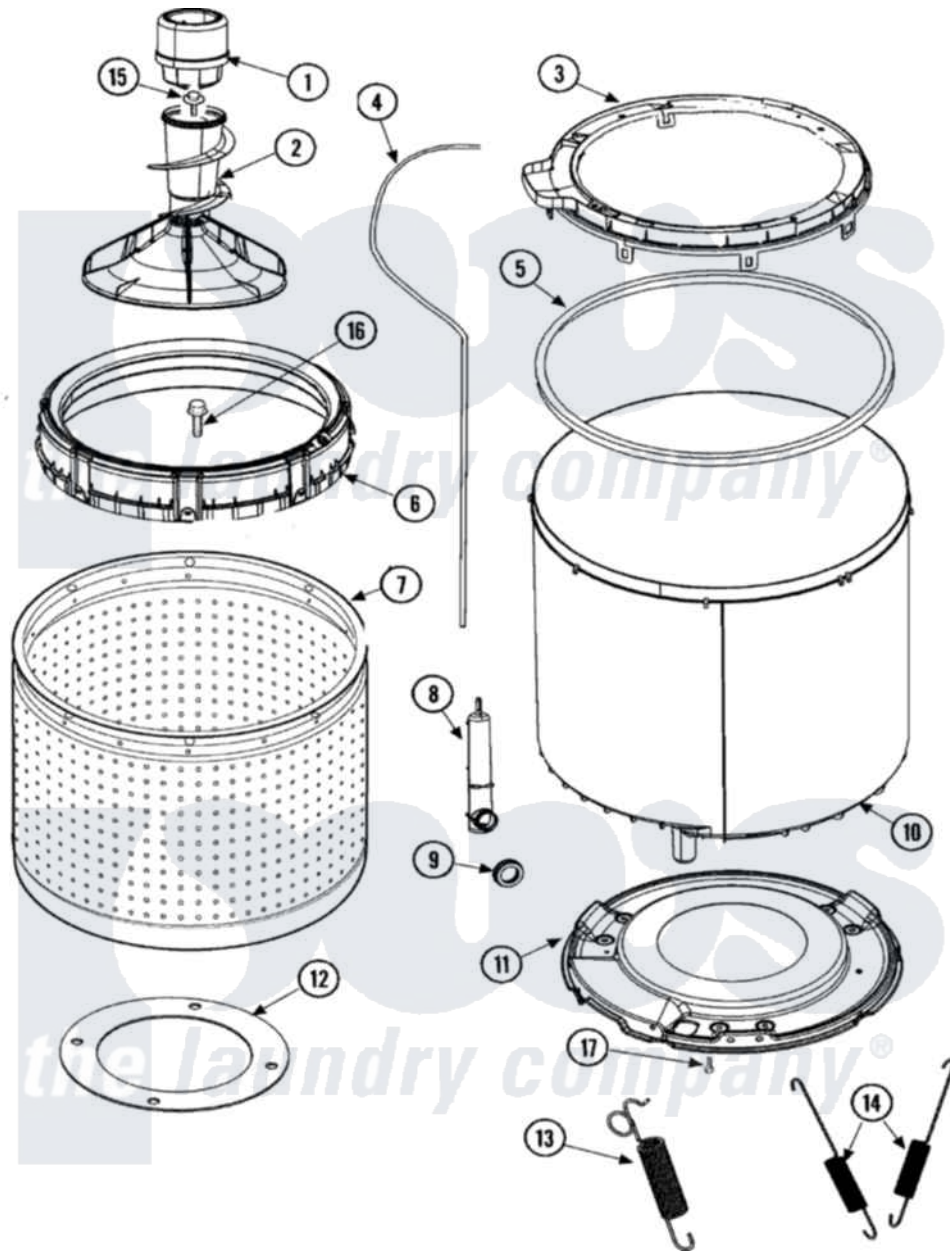

# Maytag SAV2555AWW 08 - TUB, INNER & OUTER (SERIES 12)

Maytag Residential Maytag SAV2555AWW Washer Parts Parts Diagram 08 - TUB, INNER & OUTER (SERIES 12)  
 Click on the part number to view part

Item	Original Part Number	Replaced By	Status	Part Description
1	<a href="#">21001905</a>			Dispenser, Fabric
2	<a href="#">22004042</a>			Agitator/Auger Assembly
3	27001132		Not Available	COVER, OUTER TUB W/GASKET
4	27001194	<a href="#">21001748</a>		Hose, Pressure Switch
5	<a href="#">27001131</a>			Seal, Tub Cover
6	<a href="#">27001149</a>			Balance Ring Assembly
7	27001221		Not Available	TUB, PLASTIC INNER
8	<a href="#">40008501</a>			Assembly, Pressure Bulb
9	<a href="#">40037801</a>			Grommet
10	<a href="#">27001227</a>			Outer Tub, Plastic
"	<a href="#">27001227</a>			Outer Tub, Plastic
11	<a href="#">40128701</a>			Screw, 5/16-18 X .50
"	40001102	<a href="#">40001102P</a>		Bottom, Outer Tub
"	<a href="#">40015401</a>			Seal-Head
"	<a href="#">27001067</a>			Bottom, Outer Tub
12	<a href="#">27001222</a>			Gasket, Foam

13	<a href="#">Y2201244</a>		Spring, Counterweight
14	<a href="#">Y37001124</a>		Spring, Tall Tub
15	25-8004	<a href="#">W10309247</a>	Screw
16	Y2201470	<a href="#">W1011678Z</a>	Screw
17	<a href="#">40064301</a>		Screw, 1/4-15 x 3/4 Hex