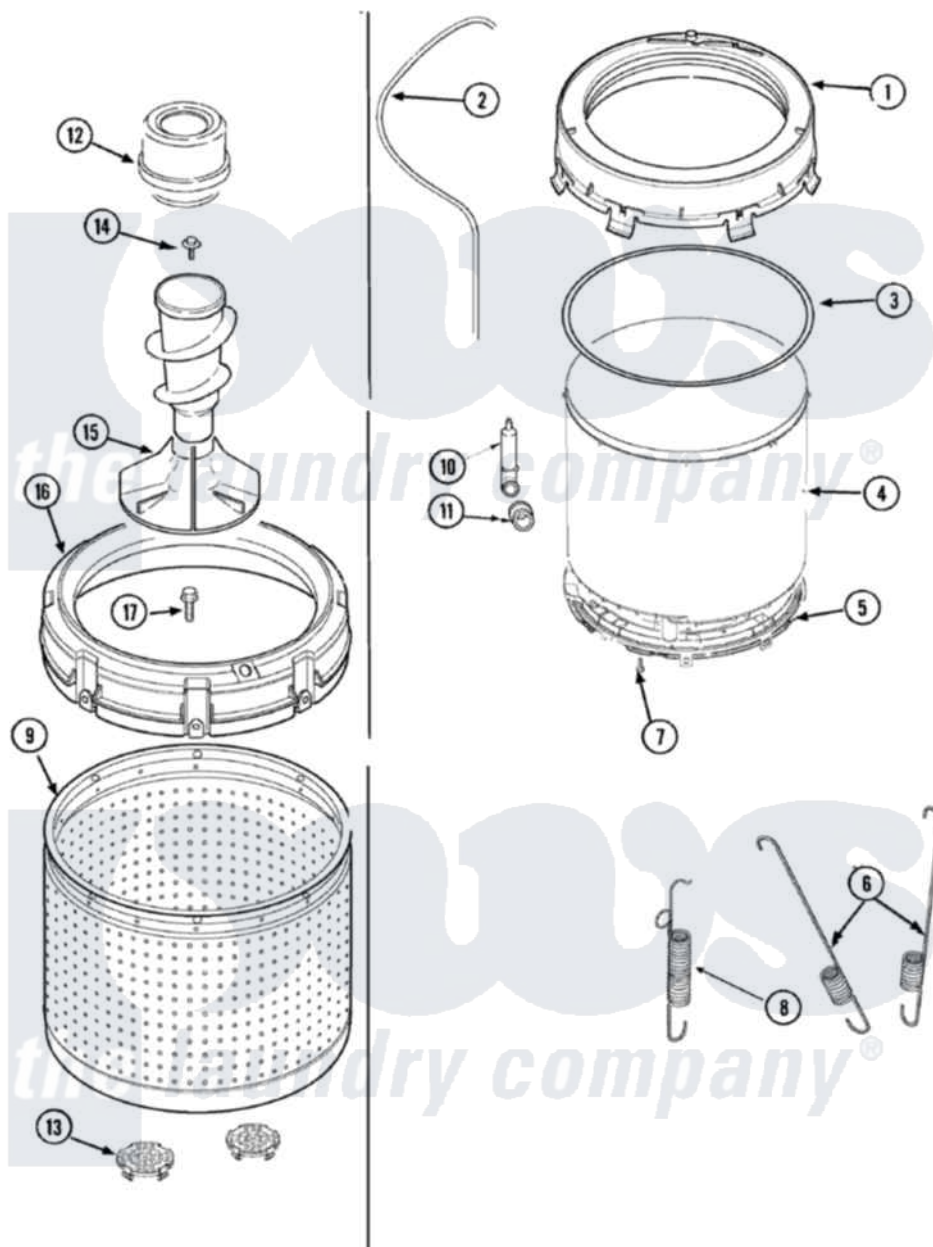

Maytag SAV2555AWW 09 - TUBS

Maytag [Residential Maytag SAV2555AWW Washer Parts](#) Parts Diagram 09 - TUBS
 Click on the part number to view part

Item	Original Part Number	Replaced By	Status	Part Description
1	27001132		Not Available	COVER, OUTER TUB W/GASKET
2	27001194	21001748		Hose, Pressure Switch
3	27001131			Seal, Tub Cover
4	27001147	27001227		Outer Tub, Plastic
5	27001067			Bottom, Outer Tub
6	27001026	Y37001124		Spring, Tall Tub
7	40064301			Screw, 1/4-15 x 3/4 Hex
8	Y2201244			Spring, Counterweight
9	27001150		Not Available	TUB, PLASTIC INNER
10	40008501			Assembly, Pressure Bulb
11	40037801			Grommet
12	21001905			Dispenser, Fabric
13	27001148			Filter, Lint
14	25-8004	W10309247		Screw
15	22004042			Agitator/Auger Assembly
16	27001149			Balance Ring Assembly