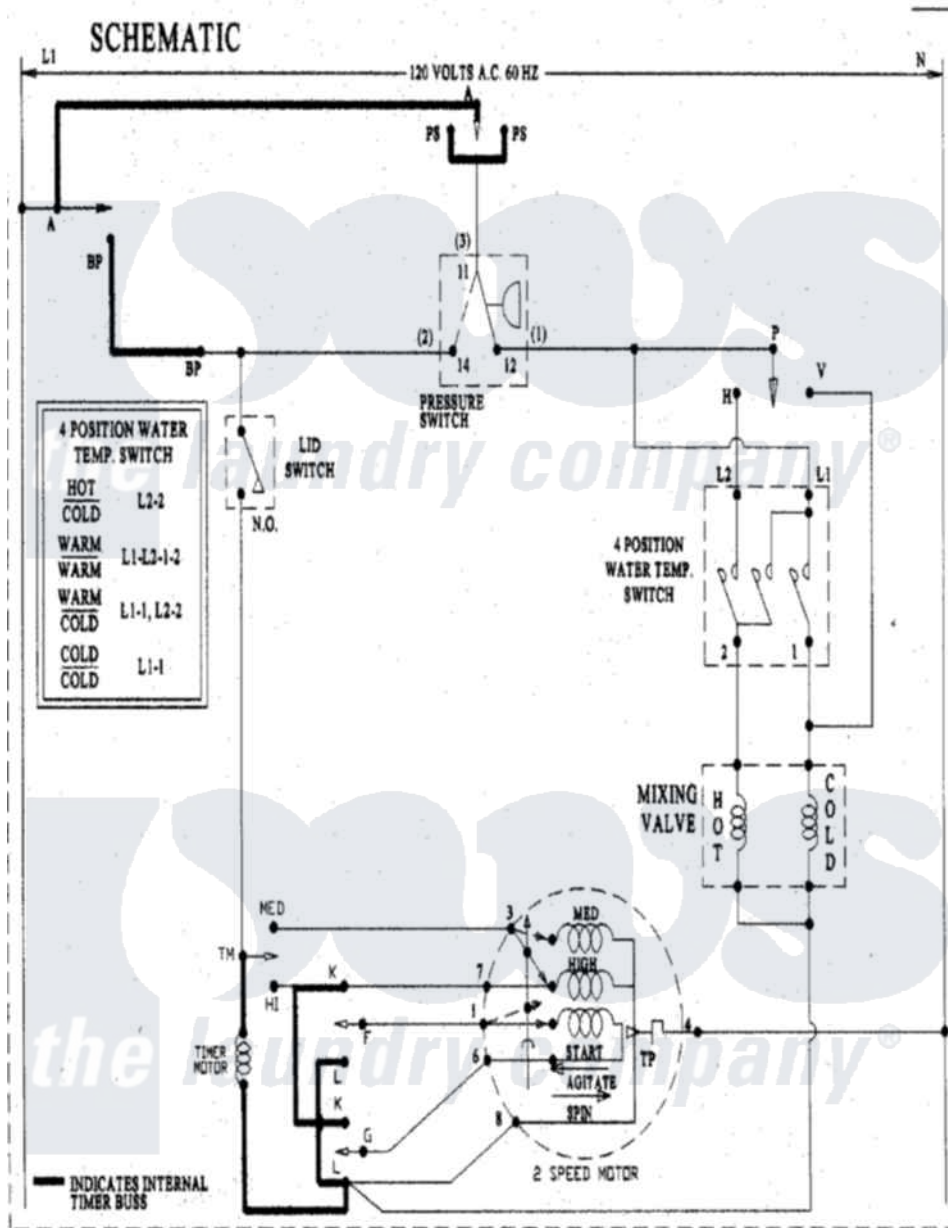

# Maytag SAV2555AWW 10 - WIRING INFORMATION

Maytag [Residential Maytag SAV2555AWW Washer Parts](#) Parts Diagram 10 - WIRING INFORMATION  
 Click on the part number to view part

Item	Original Part Number	Replaced By	Status	Part Description
NI	15003309		Not Available	WIRING INFORMATION