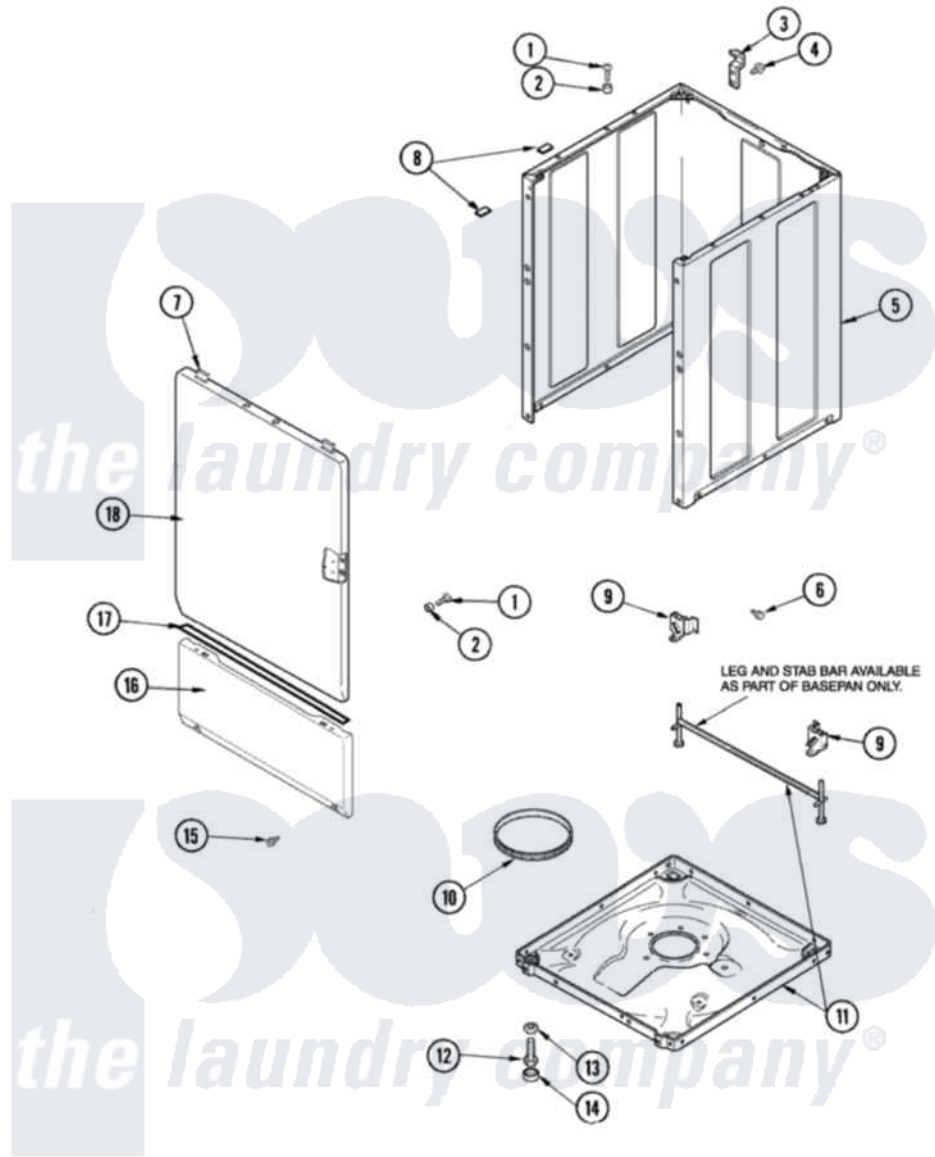

# Maytag SAV2655AWW 01 - CABINET & BASE

Maytag [Residential Maytag SAV2655AWW Washer Parts](#) Parts Diagram 01 - CABINET & BASE  
 Click on the part number to view part

Item	Original Part Number	Replaced By	Status	Part Description
1	32671	<a href="#">Y014874</a>		Screw, Idler Arm And Sleeve
2	<a href="#">505187</a>			Locator, Panel
3	<a href="#">500003</a>			Hinge, Top
4	40064801	<a href="#">3390631</a>		Screw, 10-16 X 3/8
5	40076402WP	<a href="#">37001284</a>		Cabinet As Pack
6	40038201	<a href="#">27001200</a>		Screw
7	501086	<a href="#">90767</a>		Screw, 8A X 3/8 HeX Washer Head Tapping
"	56080	<a href="#">22001650</a>		Fastener, Spring
8	<a href="#">Y56128</a>			Pad, Bumper
9	<a href="#">40031501</a>			Bracket, Self Leveling
10	<a href="#">40037401</a>			Ring, Friction
11	27001084	<a href="#">27001226</a>		Base Lev
"	<a href="#">40082801</a>			Clip, Wire
12	40039001	<a href="#">22003428</a>		Leg, Adjustable
13	<a href="#">40038101</a>			Nut, Leg
14	<a href="#">40016001</a>			Foot, Rubber

15	<a href="#">40034101</a>	Screw, No.12bx1/2
16	<a href="#">40045301WP</a>	Panel, Access
17	<a href="#">40083101</a>	Tape, Foam
18	<a href="#">40035401WP</a>	Panel, Front