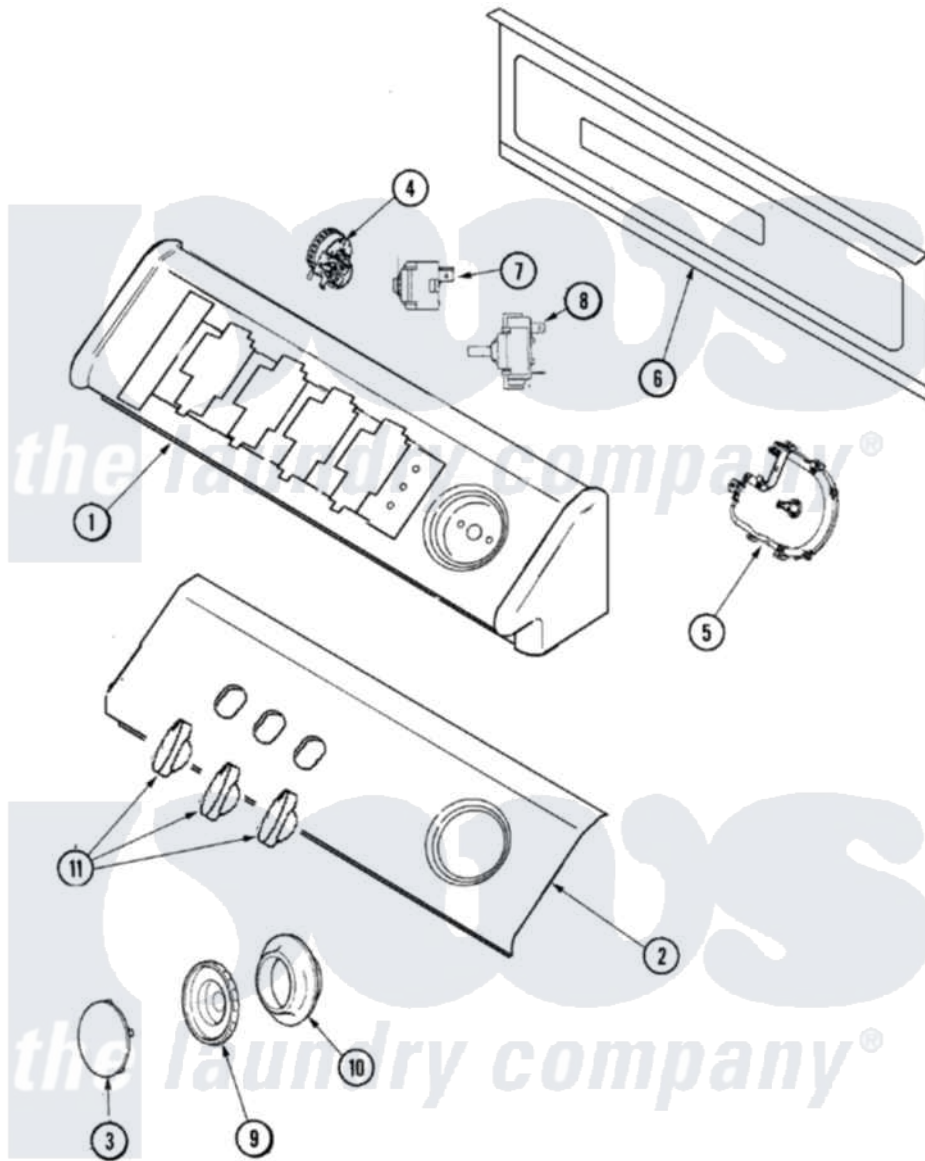

Maytag SAV2655AWW 02 - CONTROL PANEL

Maytag [Residential Maytag SAV2655AWW Washer Parts](#) Parts Diagram 02 - CONTROL PANEL
 Click on the part number to view part

| Item | Original Part Number | Replaced By | Status | Part Description |
|------|--------------------------|--------------------------|---------------|----------------------------|
| 1 | 27001110 | | Not Available | CONSOLE (WHT) |
| 2 | 27001169 | | | Facia |
| " | 27001050 | | | Facia Ground Wire Assembly |
| " | 33001855 | 33002917 | | Screw, No.10-16 |
| 3 | 27001112 | 27001087 | | Knob, Cap |
| 4 | 27001127 | 27001203 | | Switch, Pressure |
| 5 | 27001156 | | | Timer |
| 6 | 27001051 | | | Back Panel, Hood/Console |
| 7 | 22001794 | | | Switch, Rotary |
| 8 | 27001089 | | | Switch, Temperature |
| 9 | 27001090 | 22003993 | | Timer Knob |
| 10 | 27001092 | | Not Available | SKIRT, TIMER KNOB |
| " | 22002997 | | | Pin, Locking |
| 11 | 27001115 | 27001126 | | Knob, Selector |
| 12 | 27001142 | | | Cord, Power |