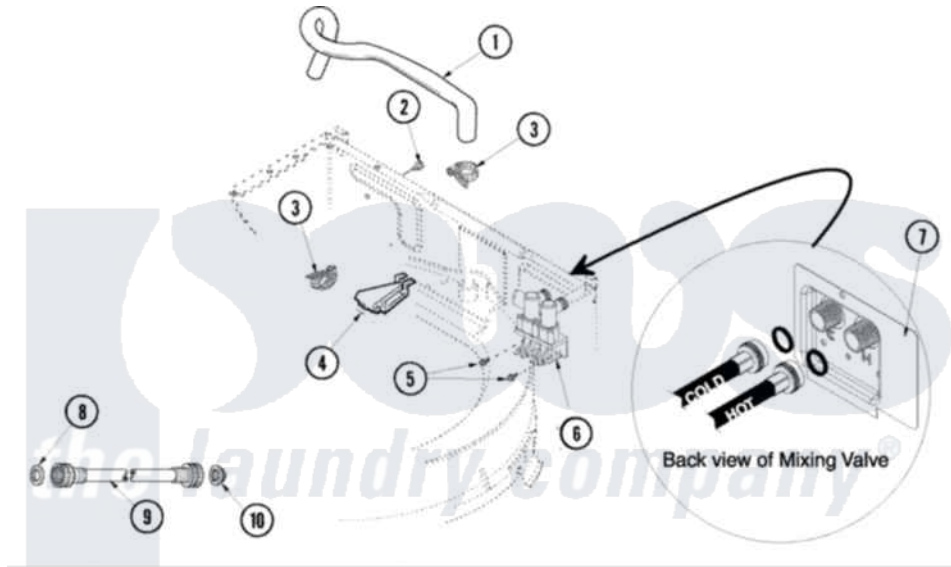

Maytag SAV2655AWW 03 - MIXING VALVE AND HOSES

Maytag [Residential Maytag SAV2655AWW Washer Parts](#) Parts Diagram 03 - MIXING VALVE AND HOSES
 Click on the part number to view part

Item	Original Part Number	Replaced By	Status	Part Description
1	27001145			Hose, Mixing Valve To Tub
2	503661	27001200		Screw
3	25-7867	596669		Clamp, Manifold
4	21001760			Flume Assembly / Water Diverter
5	501086	90767		Screw, 8A X 3/8 HeX Washer Head Tapping
6	27001146			Valve, Mixing E2
7	40098801			Plate, Mixing Value
8	20290	Y013783		Washer, Inlet Hose
9	33-7891	89503		Hose-Inlet
"	35-0874	76313		Hosefill
10	22002960			Strainer, Washer Inlet
11	40053901			Hose, Drain
12	22003814			Retainer, Drain Hose
13	40008101			Adapter, Standpipe
14	33489	8539404		Tie-Wire

15	40058501	Relief, Strain Drain
16	36014	Clip, Retainer-Hose
17	36801	596669 Clamp, Manifold
18	40094201	Hose, Tub To Pump
19	40044901	Stand, Hose