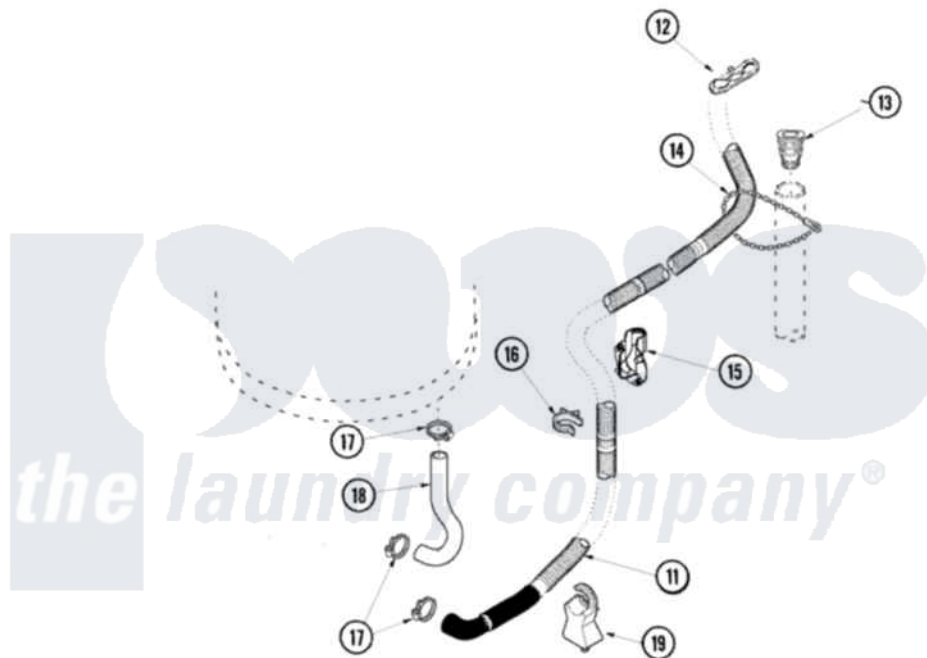

Maytag SAV2655AWW 03 - MIXING VALVE AND HOSES

Maytag [Residential Maytag SAV2655AWW Washer Parts](#) Parts Diagram 03 - MIXING VALVE AND HOSES
 Click on the part number to view part

Item	Original Part Number	Replaced By	Status	Part Description
1	27001145			Hose, Mixing Valve To Tub
2	503661	27001200		Screw
3	25-7867	596669		Clamp, Manifold
4	21001760			Flume Assembly / Water Diverter
5	501086	90767		Screw, 8A X 3/8 HeX Washer Head Tapping
6	27001146			Valve, Mixing E2
7	40098801			Plate, Mixing Value
8	20290	Y013783		Washer, Inlet Hose
9	33-7891	89503		Hose-Inlet
"	35-0874	76313		Hosefill
10	22002960			Strainer, Washer Inlet
11	40053901			Hose, Drain
12	22003814			Retainer, Drain Hose
13	40008101			Adapter, Standpipe
14	33489	8539404		Tie-Wire

15	40058501	Relief, Strain Drain
16	36014	Clip, Retainer-Hose
17	36801	596669 Clamp, Manifold
18	40094201	Hose, Tub To Pump
19	40044901	Stand, Hose