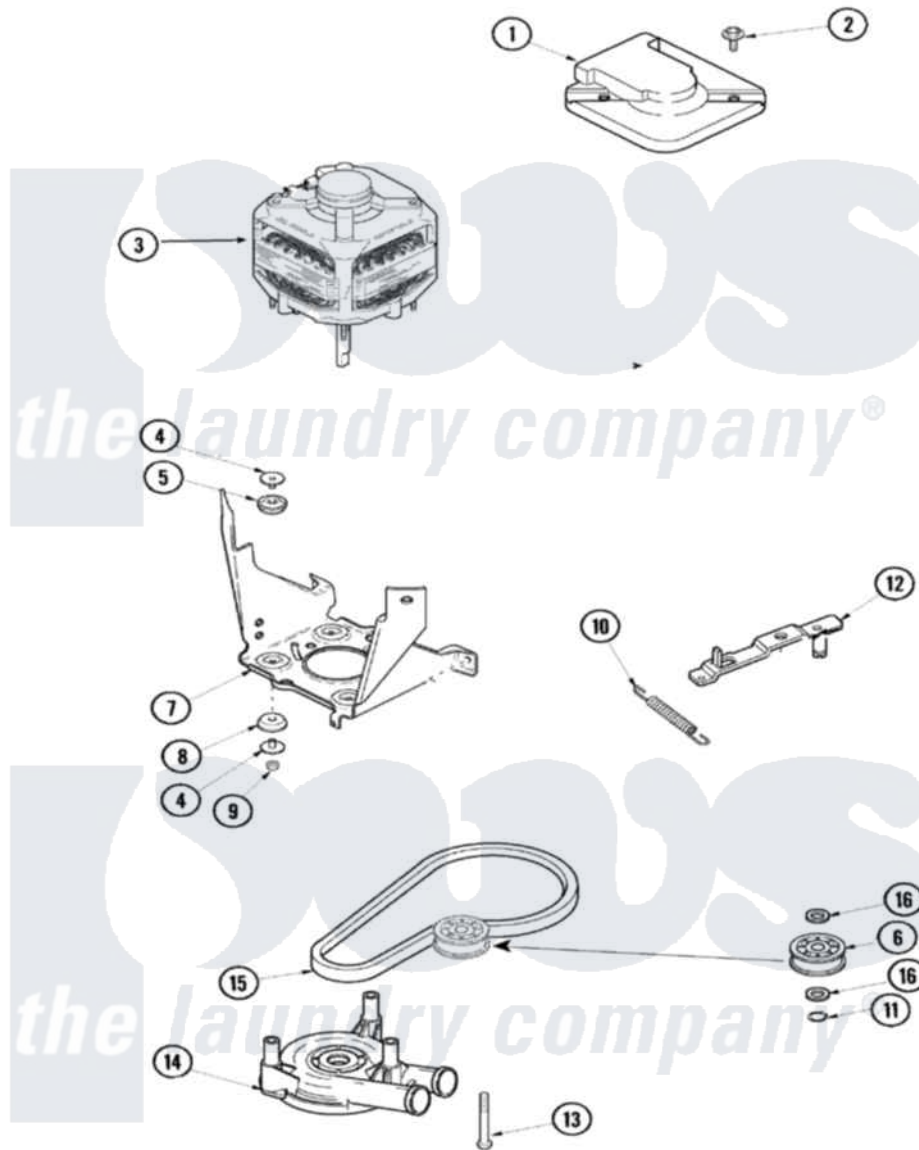

Maytag SAV2655AWW 04 - MOTOR, PUMP AND IDLER ASSEMBLY

Maytag [Residential Maytag SAV2655AWW Washer Parts](#) Parts Diagram 04 - MOTOR, PUMP AND IDLER ASSEMBLY

[Click on the part number to view part](#)

Item	Original Part Number	Replaced By	Status	Part Description
1	40112301			Shield, Motor
2	40046701	4312464		Screw
3	27001055	27001215		Motor W/Pulley
4	40053701			Post, Isolator
5	40053801			Mount, Motor Upper
6	40038901			Screw, 1/4-20
"	40045001			Idler Pulley Assembly
"	27001225			Nut, Jam Mid Lock 1/4-20
7	40015502		Not Available	BRACKET, MOTOR MOUNT
8	40054301			Mount, Motor Lower
9	40095101	Y707702		Locknut
10	40061401			Spring, Idler Lever
11	23748			Ring, Retaining
12	27001028			Idler Lever Assembly
13	40063701			Screw, 10-16 x 1.75
14	27001024	285655		Clamp, Hose

"	27001036	27001233	Pump
15	27001007		Belt, Spin
16	52549		Washer, 501 ID X3/4 Odx