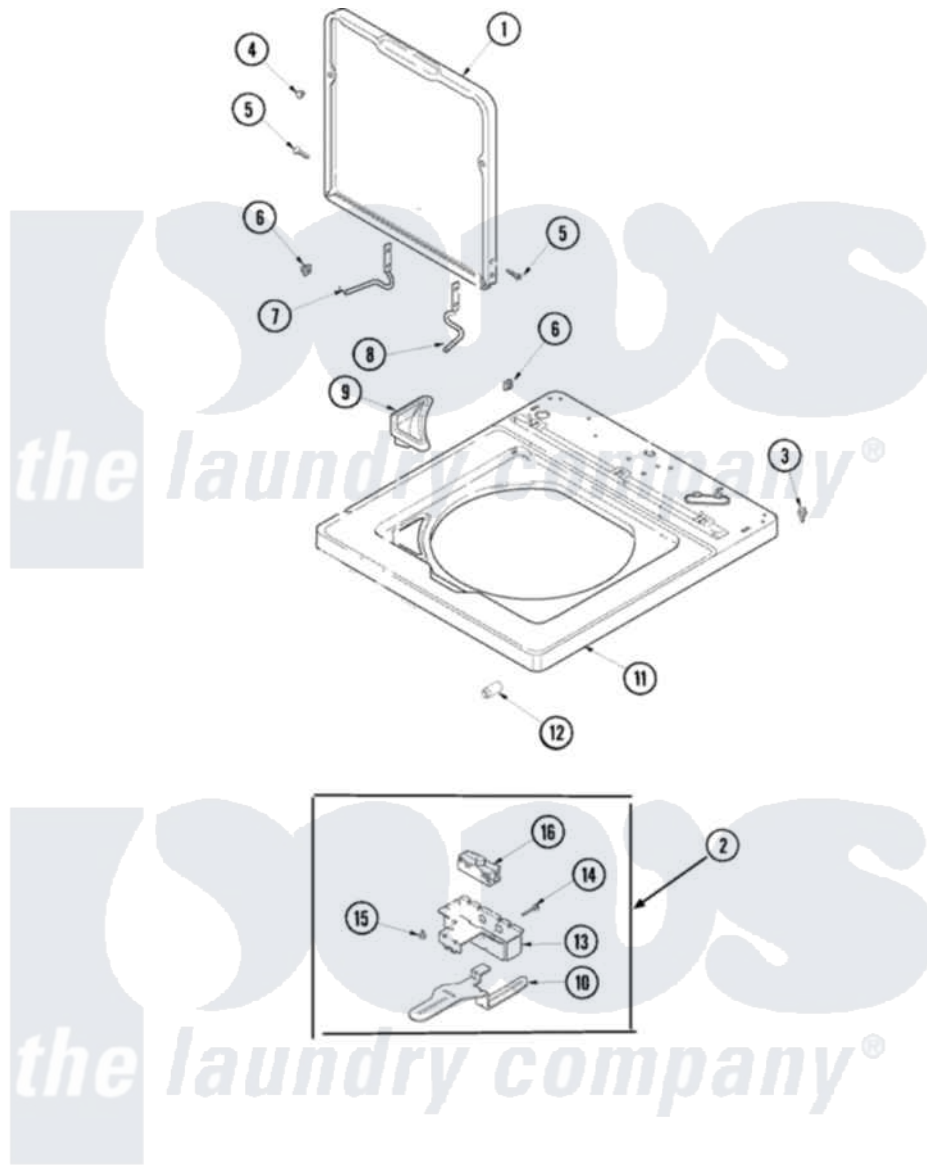

Maytag SAV2655AWW 06 - TOP AND DOOR SWITCH

Maytag [Residential Maytag SAV2655AWW Washer Parts](#) Parts Diagram 06 - TOP AND DOOR SWITCH
 Click on the part number to view part

Item	Original Part Number	Replaced By	Status	Part Description
1	27001116		Not Available	LID (WHT)
2	40034901	40034901P		Assembly- Lid
3	501086	90767		Screw, 8A X 3/8 HeX Washer Head Tapping
4	40038001			Bumper
5	40039201	W10119828		Screw, Lid Hinge Mounting
6	40008201			Bushing, Hinge
7	40094002			Hinge, Lid Left Stop
8	40094101			Hinge, Lid Right Pass
9	27001117			Dispenser, Bleach
10	40009701			Arm, Lid Switch
11	27001157	27001182		Top
12	40102101			Cap, Hinge
13	40009801			Holder, Lid Switch
14	40040701			Screw, Tapping No.6b-20
15	501086	90767		Screw, 8A X 3/8 HeX Washer Head Tapping