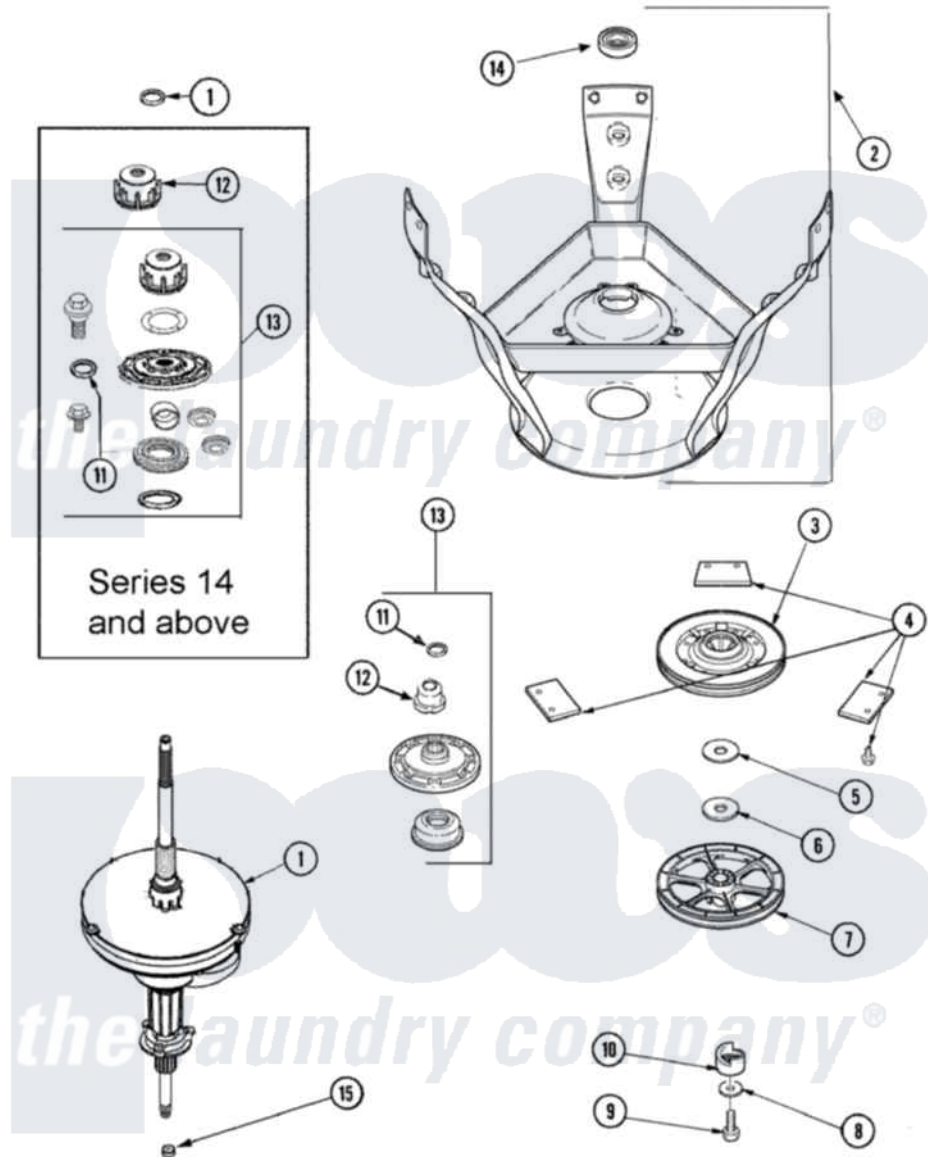

Maytag SAV2655AWW 07 - TRANSMISSION & BRAKE

Maytag [Residential Maytag SAV2655AWW Washer Parts](#) Parts Diagram 07 - TRANSMISSION & BRAKE
 Click on the part number to view part

Item	Original Part Number	Replaced By	Status	Part Description
1	27001046	W10219149		Transmison
2	27001030	12002013		Base
3	40003103	R9900474		Brake Assembly
4	R0000014			Kit, Brake Pad
"	26594P			Grease, Silicone - 2 Oz Tube
5	40065701			Washer, 2 Odx.63 ID
6	40063201			Washer, Flat
7	40047202			Pulley, Spin
8	40041501			Washer
9	40063401			Screw, 1/4-20 x 5/8 Hex
10	40047402			Helix, Plastic
11	25-7941			"O" Ring, Agtr Drive Shaft
12	21001533	35-5655-1		Seal
13	12002223	W10116790		Hub And Seal
"	12002140	W10116791		Hub And Seal
"	40004201	40004201P		Main Bearing Assembly