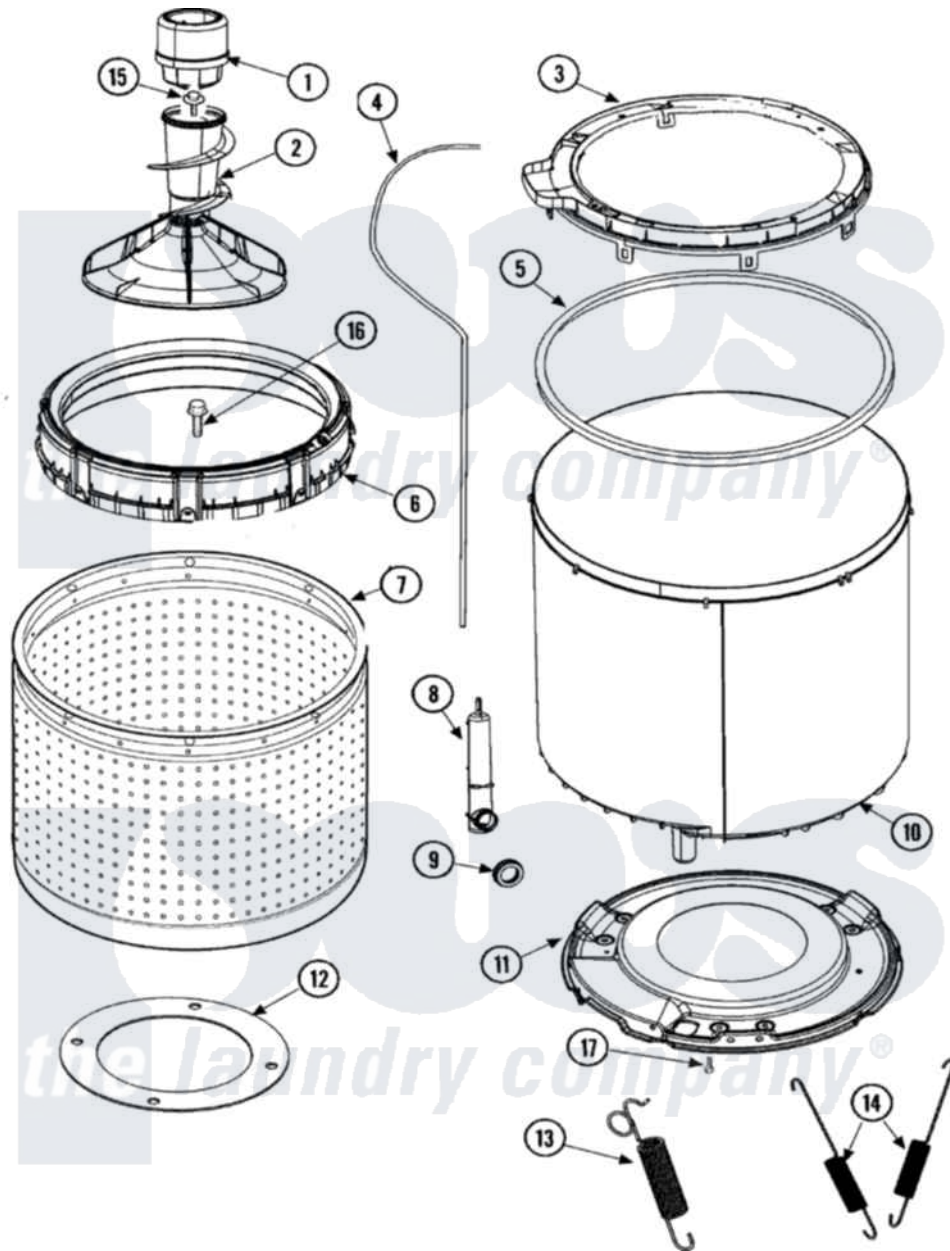

Maytag SAV2655AWW 08 - TUB, INNER & OUTER (SERIES 12)

Maytag Residential Maytag SAV2655AWW Washer Parts Parts Diagram 08 - TUB, INNER & OUTER (SERIES 12)
 Click on the part number to view part

Item	Original Part Number	Replaced By	Status	Part Description
1	21001905			Dispenser, Fabric
2	22004042			Agitator/Auger Assembly
3	27001132		Not Available	COVER, OUTER TUB W/GASKET
4	27001194	21001748		Hose, Pressure Switch
5	27001131			Seal, Tub Cover
6	27001149			Balance Ring Assembly
7	27001221		Not Available	TUB, PLASTIC INNER
8	40008501			Assembly, Pressure Bulb
9	40037801			Grommet
10	27001227			Outer Tub, Plastic
"	27001227			Outer Tub, Plastic
11	40128701			Screw, 5/16-18 X .50
"	40001102	40001102P		Bottom, Outer Tub
"	40015401			Seal-Head
"	27001067			Bottom, Outer Tub
12	27001222			Gasket, Foam

13	Y2201244		Spring, Counterweight
14	Y37001124		Spring, Tall Tub
15	25-8004	W10309247	Screw
16	Y2201470	W1011678Z	Screw
17	40064301		Screw, 1/4-15 x 3/4 Hex