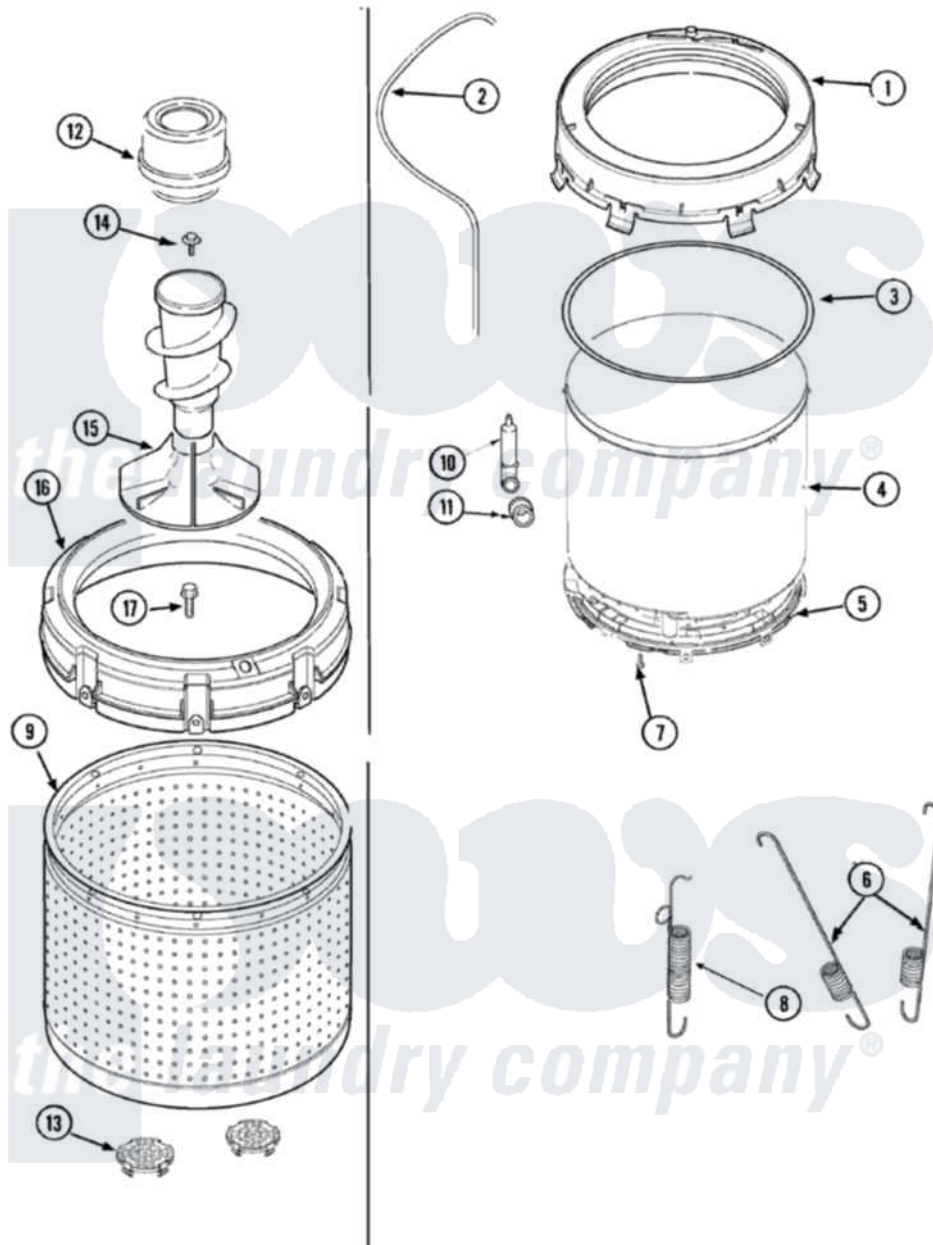

# Maytag SAV2655AWW 09 - TUBS

Maytag [Residential Maytag SAV2655AWW Washer Parts](#) Parts Diagram 09 - TUBS  
 Click on the part number to view part

Item	Original Part Number	Replaced By	Status	Part Description
1	27001132		Not Available	COVER, OUTER TUB W/GASKET
2	27001194	<a href="#">21001748</a>		Hose, Pressure Switch
3	<a href="#">27001131</a>			Seal, Tub Cover
4	27001147	<a href="#">27001227</a>		Outer Tub, Plastic
5	<a href="#">27001067</a>			Bottom, Outer Tub
6	27001026	<a href="#">Y37001124</a>		Spring, Tall Tub
7	<a href="#">40064301</a>			Screw, 1/4-15 x 3/4 Hex
8	<a href="#">Y2201244</a>			Spring, Counterweight
9	27001150		Not Available	TUB, PLASTIC INNER
10	<a href="#">40008501</a>			Assembly, Pressure Bulb
11	<a href="#">40037801</a>			Grommet
12	<a href="#">21001905</a>			Dispenser, Fabric
13	<a href="#">27001148</a>			Filter, Lint
14	25-8004	<a href="#">W10309247</a>		Screw
15	<a href="#">22004042</a>			Agitator/Auger Assembly
16	<a href="#">27001149</a>			Balance Ring Assembly