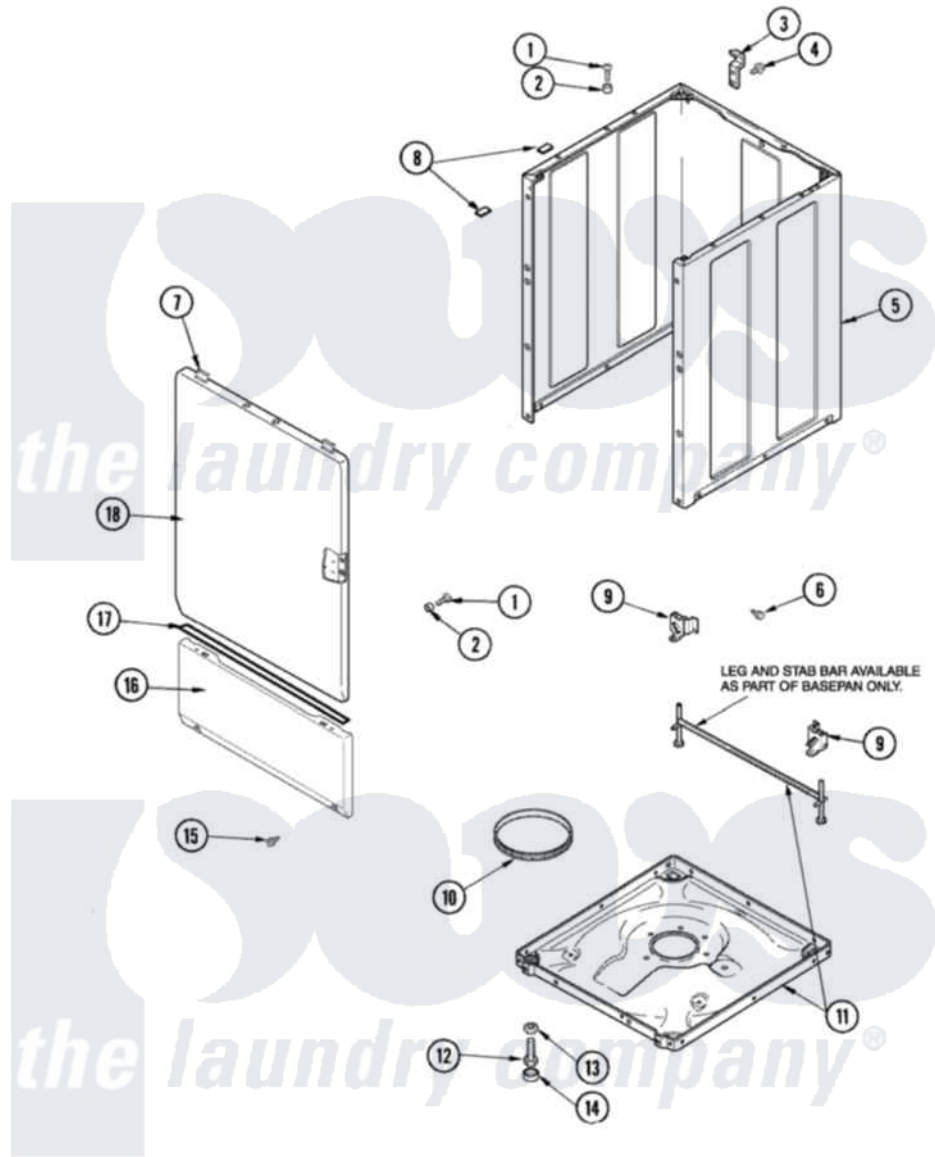

Maytag SAV3655AWW 01 - CABINET & BASE

Maytag Residential Maytag SAV3655AWW Washer Parts Parts Diagram 01 - CABINET & BASE
 Click on the part number to view part

Item	Original Part Number	Replaced By	Status	Part Description
1	32671	Y014874		Screw, Idler Arm And Sleeve
2	505187			Locator, Panel
3	500003			Hinge, Top
4	40064801	3390631		Screw, 10-16 X 3/8
5	40076402WP	37001284		Cabinet As Pack
6	40038201	27001200		Screw
7	501086	90767		Screw, 8A X 3/8 HeX Washer Head Tapping
"	56080	22001650		Fastener, Spring
8	Y56128			Pad, Bumper
9	40031501			Bracket, Self Leveling
10	40037401			Ring, Friction
11	27001084	27001226		Base Lev
"	40082801			Clip, Wire
12	40039001	22003428		Leg, Adjustable
13	40038101			Nut, Leg
14	40016001			Foot, Rubber

15	40034101	Screw, No.12bx1/2
16	40045301WP	Panel, Access
17	40083101	Tape, Foam
18	40035401WP	Panel, Front