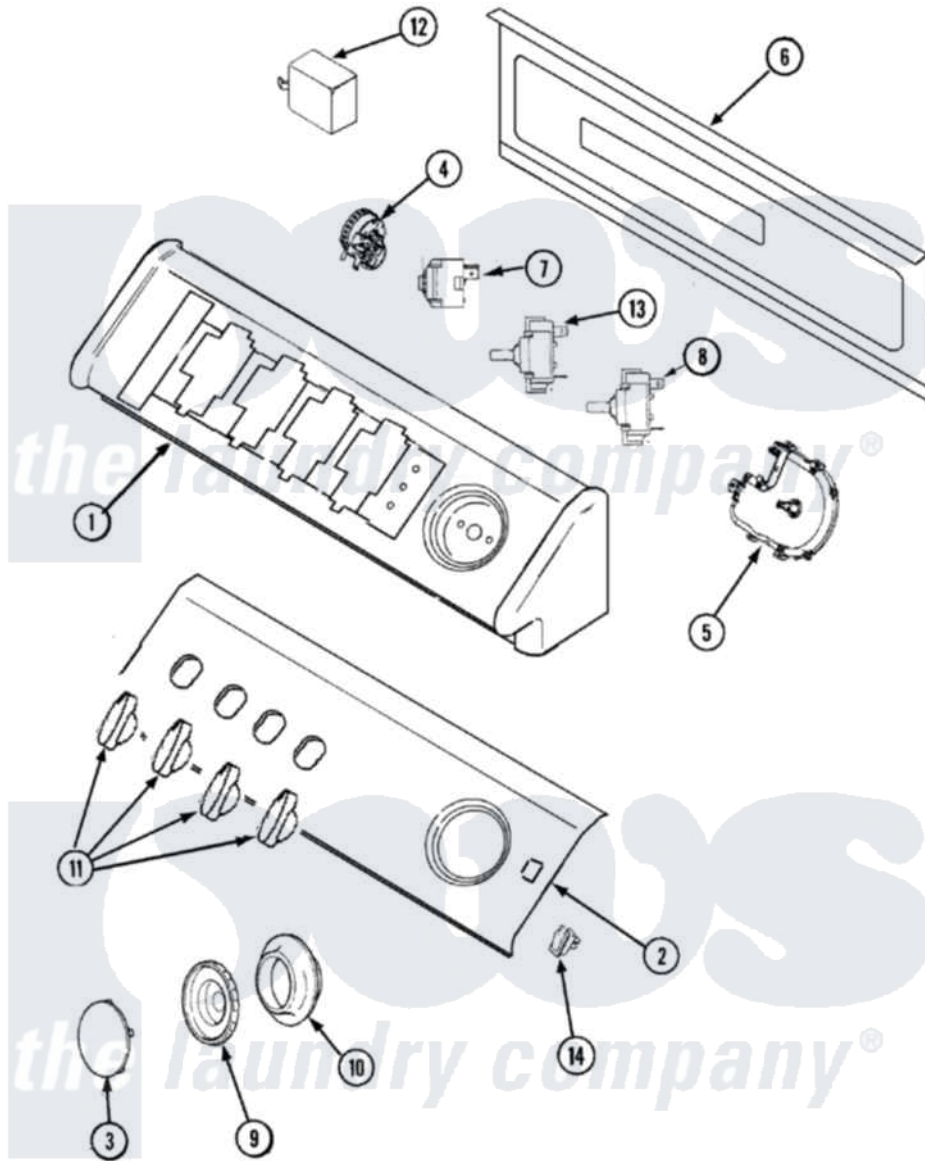

Maytag SAV3655AWW 02 - CONTROL PANEL

Maytag Residential Maytag SAV3655AWW Washer Parts Parts Diagram 02 - CONTROL PANEL
 Click on the part number to view part

Item	Original Part Number	Replaced By	Status	Part Description
1	27001110		Not Available	CONSOLE (WHT)
2	27001175	27001172		Facia
"	27001050			Facia Ground Wire Assembly
3	27001112	27001087		Knob, Cap
4	27001127	27001203		Switch, Pressure
5	33001855	33002917		Screw, No.10-16
"	27001113			Timer
6	27001051			Back Panel, Hood/Console
7	27001103			Switch, Rotary
8	27001114			Switch, Rotary
9	27001090	22003993		Timer Knob
10	22002997			Pin, Locking
"	27001092		Not Available	SKIRT, TIMER KNOB
11	27001115	27001126		Knob, Selector
12	33001623			Buzzer, Non-Adjustable
13	27001089			Switch, Temperature