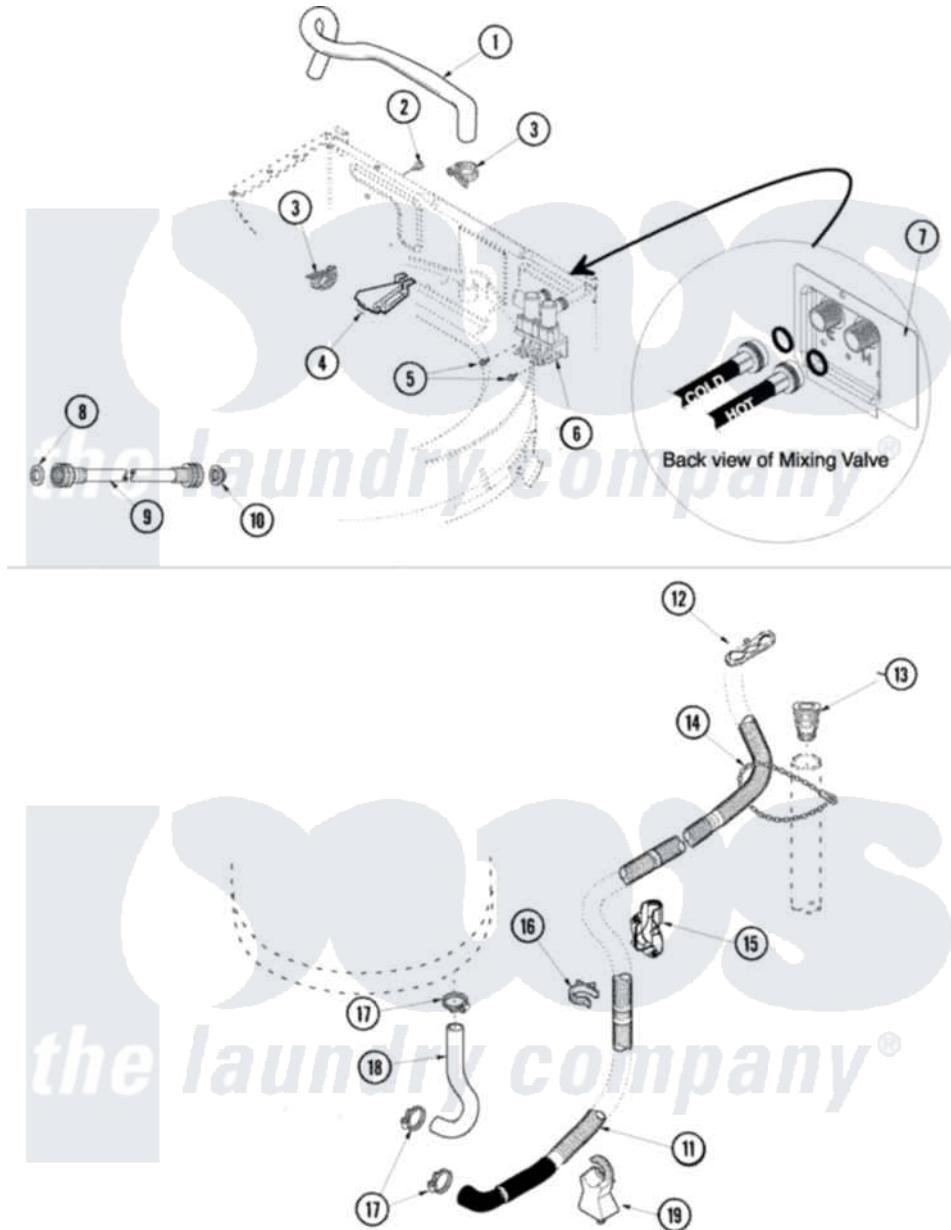

Maytag SAV3655AWW 03 - MIXING VALVE AND HOSES

Maytag [Residential Maytag SAV3655AWW Washer Parts](#) Parts Diagram 03 - MIXING VALVE AND HOSES
 Click on the part number to view part

Item	Original Part Number	Replaced By	Status	Part Description
1	27001145			Hose, Mixing Valve To Tub
2	503661	27001200		Screw
3	25-7867	596669		Clamp, Manifold
4	21001760			Flume Assembly / Water Diverter
5	501086	90767		Screw, 8A X 3/8 HeX Washer Head Tapping
6	27001146			Valve, Mixing E2
7	40098801			Plate, Mixing Value
8	20290	Y013783		Washer, Inlet Hose
9	33-7891	89503		Hose-Inlet
"	35-0874	76313		Hosefill
10	22002960			Strainer, Washer Inlet
11	40053901			Hose, Drain
12	22003814			Retainer, Drain Hose
13	40008101			Adapter, Standpipe
14	33489	8539404		Tie-Wire

15	40058501	Relief, Strain Drain
16	36014	Clip, Retainer-Hose
17	36801	596669 Clamp, Manifold
18	40094201	Hose, Tub To Pump
19	40044901	Stand, Hose