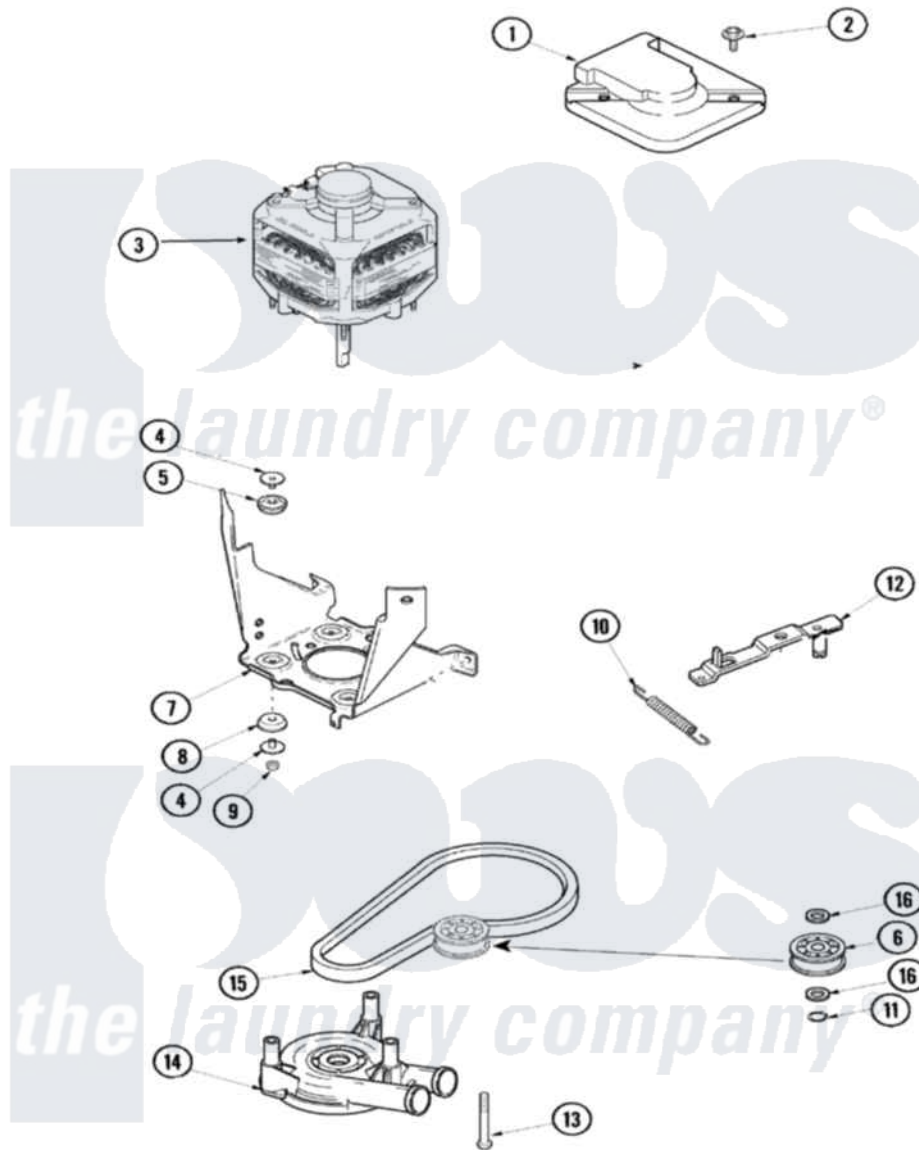

Maytag SAV3655AWW 04 - MOTOR, PUMP AND IDLER ASSEMBLY

Maytag [Residential Maytag SAV3655AWW Washer Parts](#) Parts Diagram 04 - MOTOR, PUMP AND IDLER ASSEMBLY

[Click on the part number to view part](#)

Item	Original Part Number	Replaced By	Status	Part Description
1	40112301			Shield, Motor
2	40046701	4312464		Screw
3	27001055	27001215		Motor W/Pulley
4	40053701			Post, Isolator
5	40053801			Mount, Motor Upper
6	40038901			Screw, 1/4-20
"	40045001			Idler Pulley Assembly
"	27001225			Nut, Jam Mid Lock 1/4-20
7	40015502		Not Available	BRACKET, MOTOR MOUNT
8	40054301			Mount, Motor Lower
9	40095101	Y707702		Locknut
10	40061401			Spring, Idler Lever
11	23748			Ring, Retaining
12	27001028			Idler Lever Assembly
13	40063701			Screw, 10-16 x 1.75
14	27001024	285655		Clamp, Hose

"	27001036	27001233	Pump
15	27001007		Belt, Spin
16	52549		Washer, 501 ID X3/4 Odx