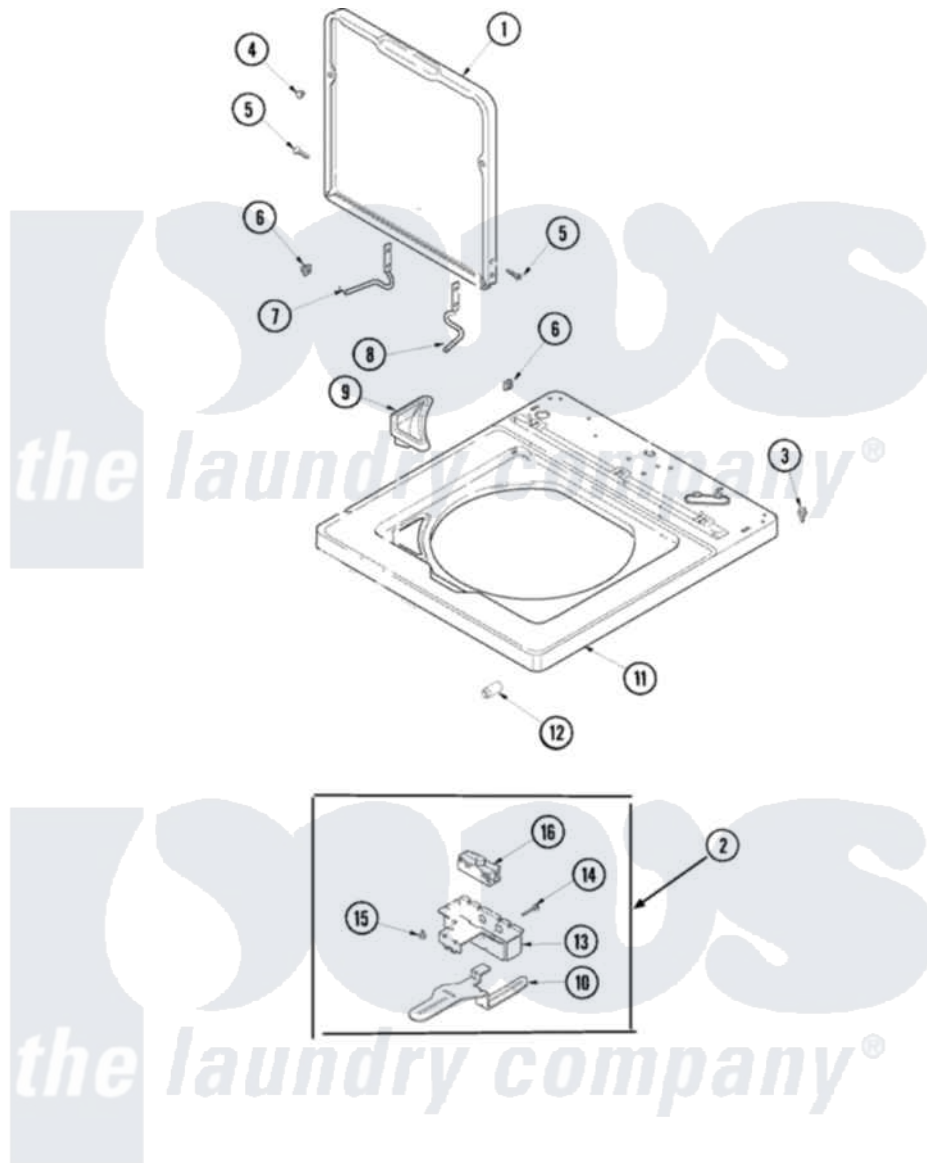

# Maytag SAV3655AWW 06 - TOP AND DOOR SWITCH

Maytag [Residential Maytag SAV3655AWW Washer Parts](#) Parts Diagram 06 - TOP AND DOOR SWITCH  
 Click on the part number to view part

Item	Original Part Number	Replaced By	Status	Part Description
1	27001116		Not Available	LID (WHT)
2	40034901	<a href="#">40034901P</a>		Assembly- Lid
3	501086	<a href="#">90767</a>		Screw, 8A X 3/8 HeX Washer Head Tapping
4	<a href="#">40038001</a>			Bumper
5	40039201	<a href="#">W10119828</a>		Screw, Lid Hinge Mounting
6	<a href="#">40008201</a>			Bushing, Hinge
7	<a href="#">40094002</a>			Hinge, Lid Left Stop
8	<a href="#">40094101</a>			Hinge, Lid Right Pass
9	<a href="#">27001117</a>			Dispenser, Bleach
10	<a href="#">40009701</a>			Arm, Lid Switch
11	27001157	<a href="#">27001182</a>		Top
12	<a href="#">40102101</a>			Cap, Hinge
13	<a href="#">40009801</a>			Holder, Lid Switch
14	<a href="#">40040701</a>			Screw, Tapping No.6b-20
15	501086	<a href="#">90767</a>		Screw, 8A X 3/8 HeX Washer Head Tapping