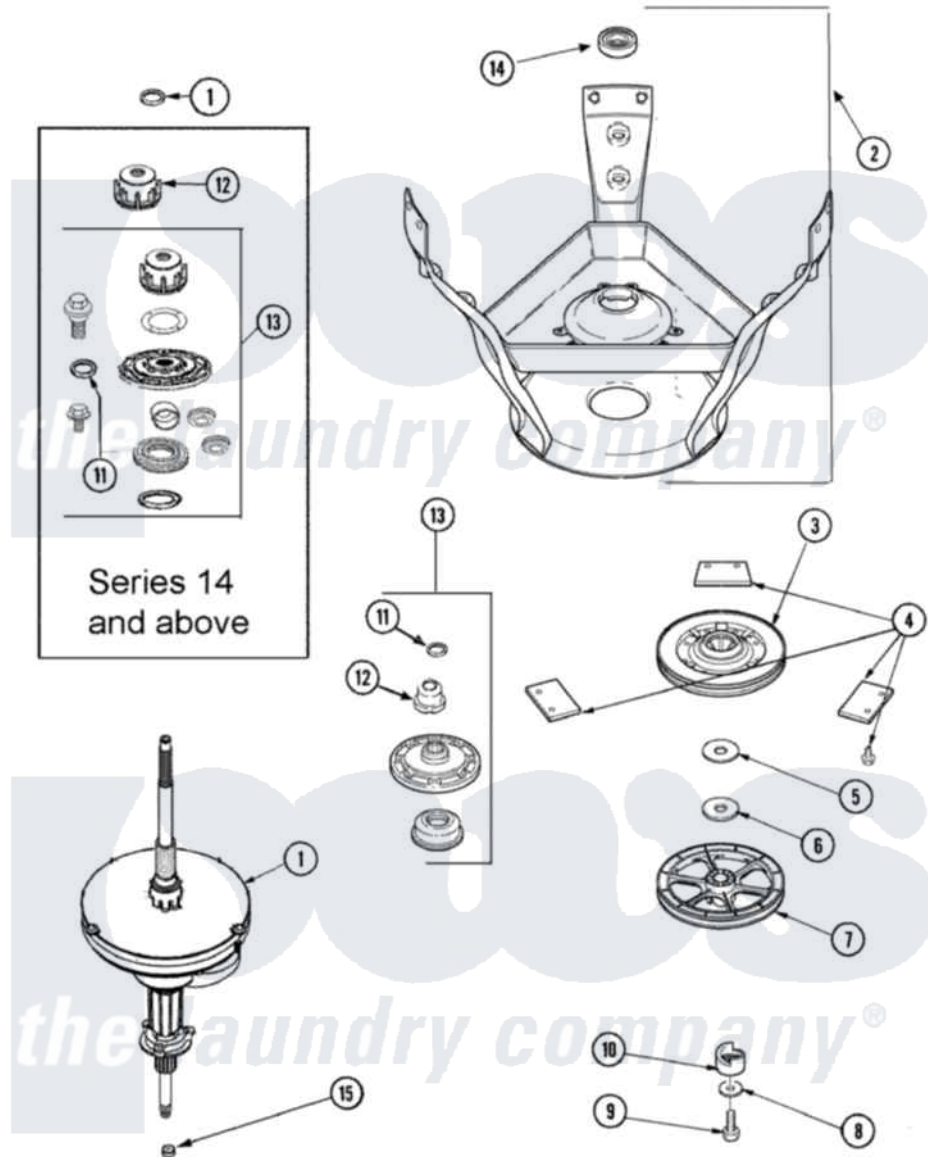

Maytag SAV3655AWW 07 - TRANSMISSION & BRAKE

Maytag [Residential Maytag SAV3655AWW Washer Parts](#) Parts Diagram 07 - TRANSMISSION & BRAKE
 Click on the part number to view part

Item	Original Part Number	Replaced By	Status	Part Description
1	27001046	W10219149		Transmison
2	27001030	12002013		Base
3	40003103	R9900474		Brake Assembly
4	R0000014			Kit, Brake Pad
"	26594P			Grease, Silicone - 2 Oz Tube
5	40065701			Washer, 2 Odx.63 ID
6	40063201			Washer, Flat
7	40047202			Pulley, Spin
8	40041501			Washer
9	40063401			Screw, 1/4-20 x 5/8 Hex
10	40047402			Helix, Plastic
11	25-7941			"O" Ring, Agtr Drive Shaft
12	21001533	35-5655-1		Seal
13	12002223	W10116790		Hub And Seal
"	12002140	W10116791		Hub And Seal
"	40004201	40004201P		Main Bearing Assembly