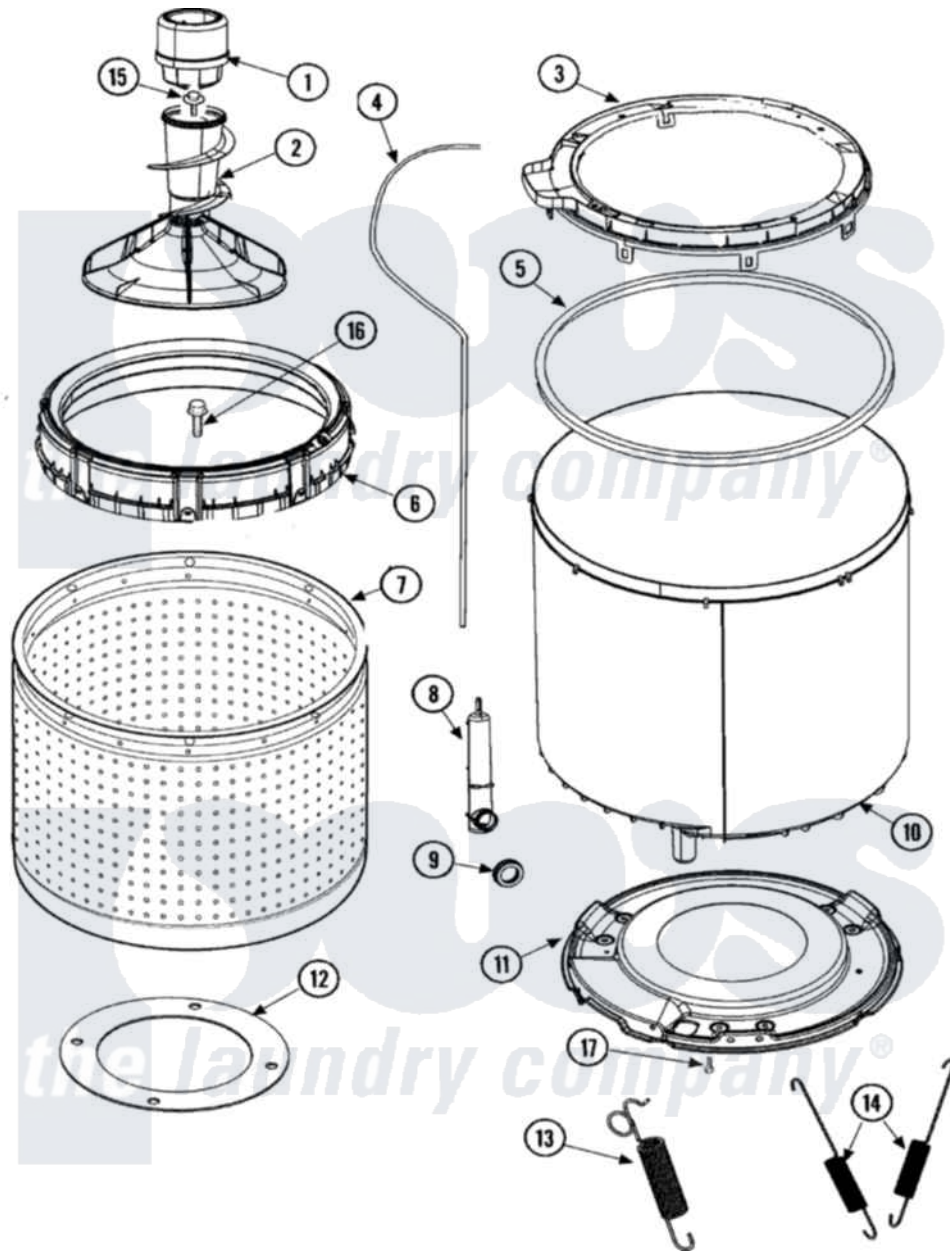

Maytag SAV3655AWW 08 - TUB, INNER & OUTER (SERIES 12)

Maytag Residential Maytag SAV3655AWW Washer Parts Parts Diagram 08 - TUB, INNER & OUTER (SERIES 12)
 Click on the part number to view part

Item	Original Part Number	Replaced By	Status	Part Description
1	21001905			Dispenser, Fabric
2	22004042			Agitator/Auger Assembly
3	27001132		Not Available	COVER, OUTER TUB W/GASKET
4	27001194	21001748		Hose, Pressure Switch
5	27001131			Seal, Tub Cover
6	27001149			Balance Ring Assembly
7	27001221		Not Available	TUB, PLASTIC INNER
8	40008501			Assembly, Pressure Bulb
9	40037801			Grommet
10	27001147	27001227		Outer Tub, Plastic
"	27001227			Outer Tub, Plastic
11	40015401			Seal-Head
"	40001102	40001102P		Bottom, Outer Tub
"	40128701			Screw, 5/16-18 X .50
"	27001067			Bottom, Outer Tub
12	27001222			Gasket, Foam

13	Y2201244		Spring, Counterweight
"	Y2201244		Spring, Counterweight
14	Y37001124		Spring, Tall Tub
15	25-8004	W10309247	Screw
16	Y2201470	W10116787	Screw
17	40064301		Screw, 1/4-15 x 3/4 Hex