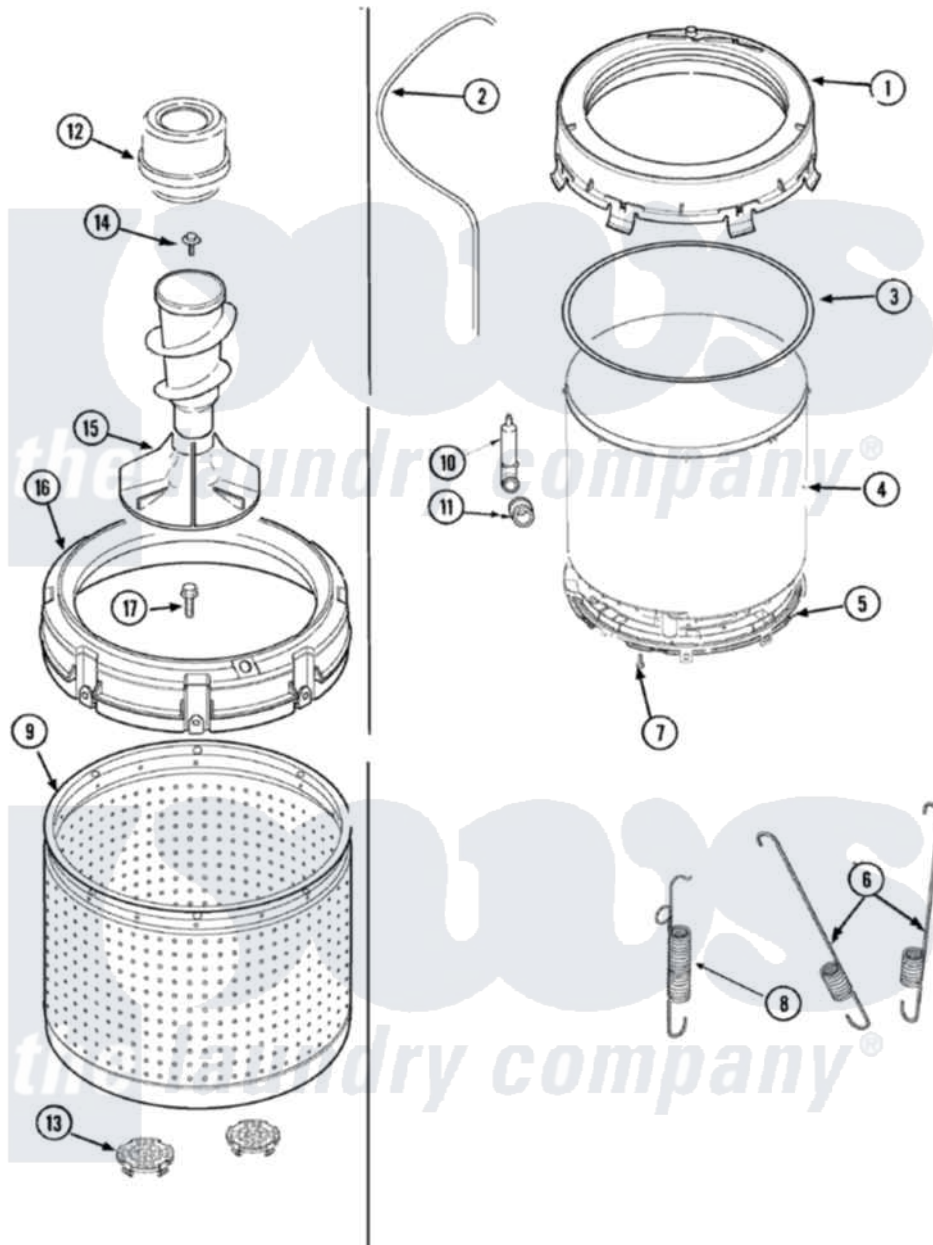

Maytag SAV3655AWW 09 - TUBS

Maytag [Residential Maytag SAV3655AWW Washer Parts](#) Parts Diagram 09 - TUBS
 Click on the part number to view part

Item	Original Part Number	Replaced By	Status	Part Description
1	27001132		Not Available	COVER, OUTER TUB W/GASKET
2	27001194	21001748		Hose, Pressure Switch
3	27001131			Seal, Tub Cover
4	27001147	27001227		Outer Tub, Plastic
5	27001067			Bottom, Outer Tub
6	27001026	Y37001124		Spring, Tall Tub
7	40064301			Screw, 1/4-15 x 3/4 Hex
8	Y2201244			Spring, Counterweight
9	27001150		Not Available	TUB, PLASTIC INNER
10	40008501			Assembly, Pressure Bulb
11	40037801			Grommet
12	21001905			Dispenser, Fabric
13	27001148			Filter, Lint
14	25-8004	W10309247		Screw
15	22004042			Agitator/Auger Assembly
16	27001149			Balance Ring Assembly