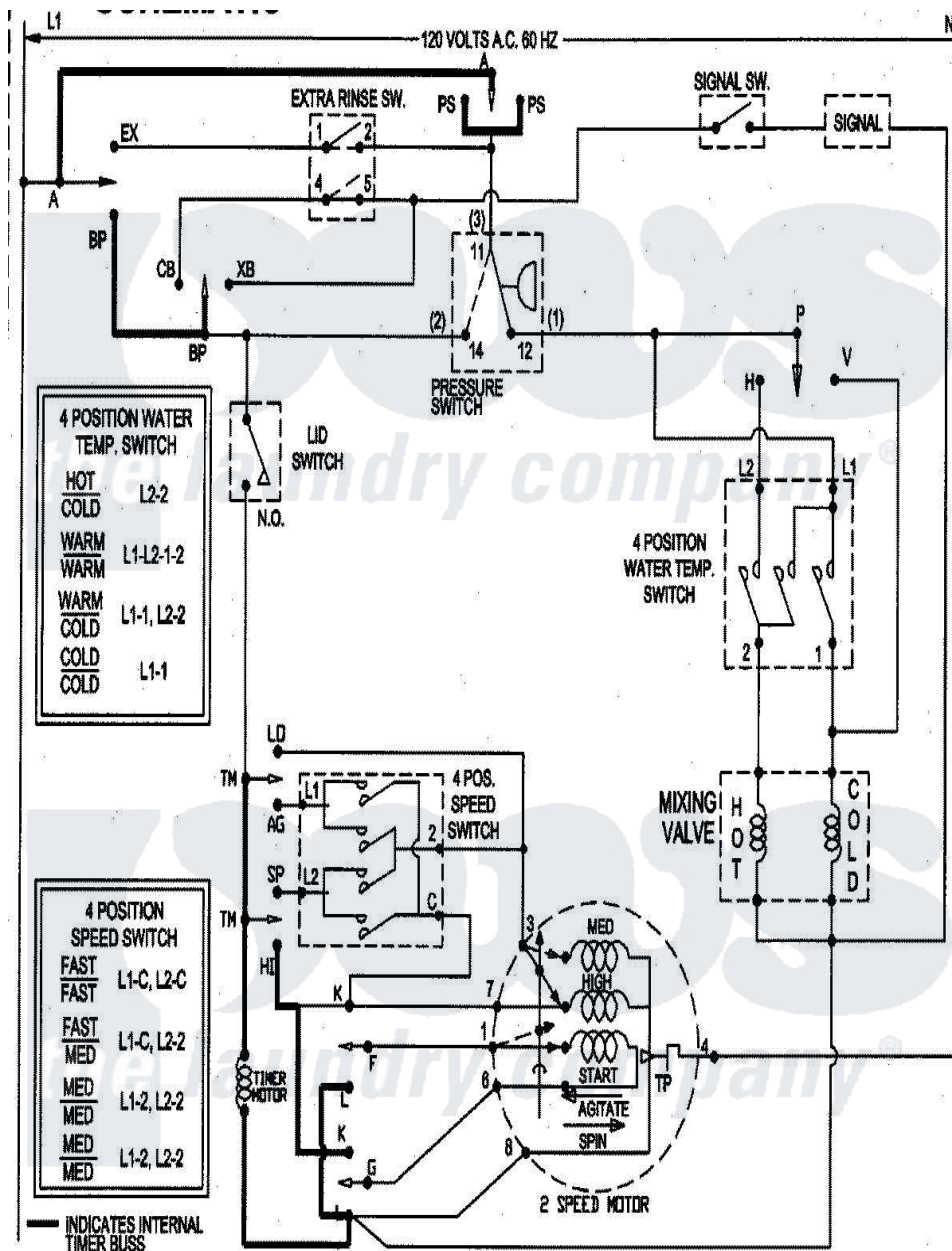

# Maytag SAV3655AWW 10 - WIRING INFORMATION

Maytag Residential Maytag SAV3655AWW Washer Parts Parts Diagram 10 - WIRING INFORMATION  
 Click on the part number to view part

Item	Original Part Number	Replaced By	Status	Part Description
NI	15003261		Not Available	WIRING INFORMATION