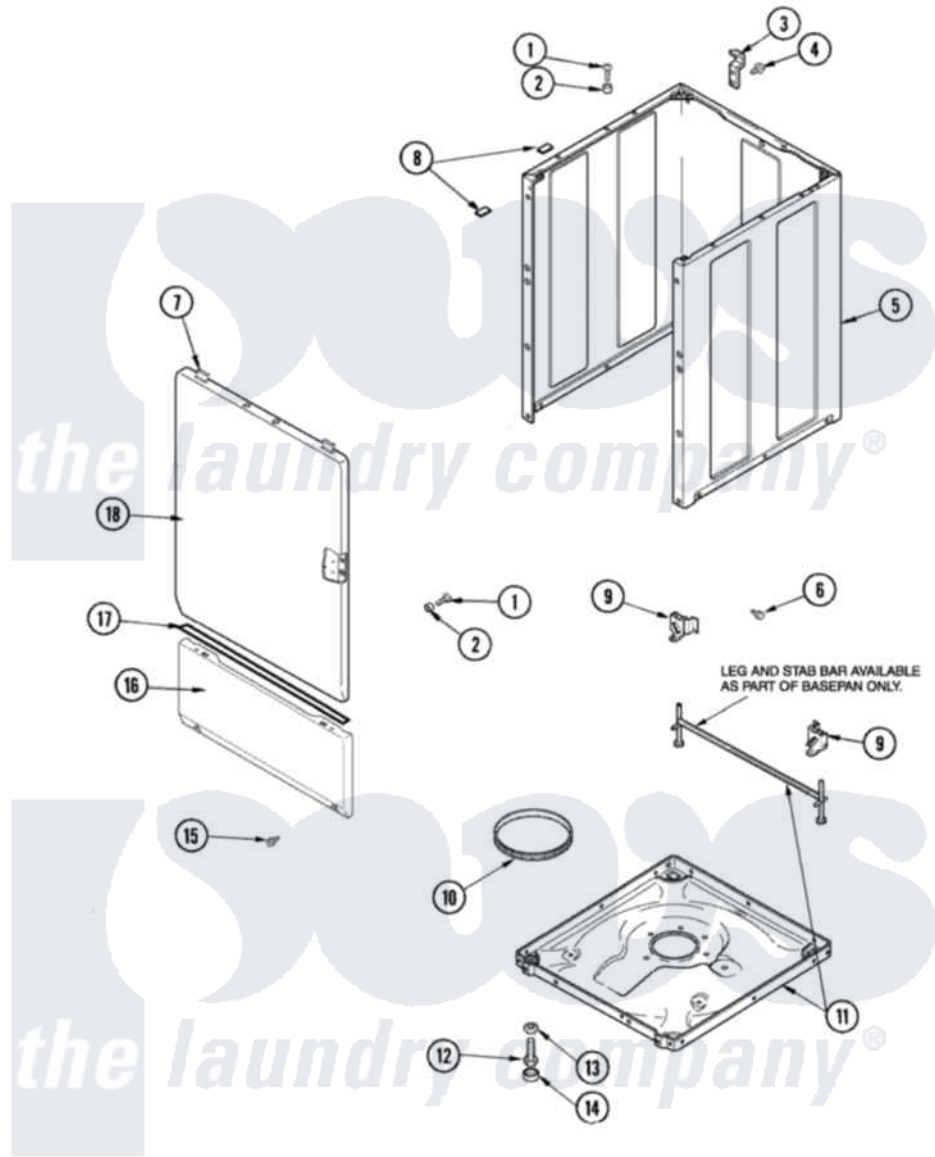

# Maytag SAV365AAWW 01 - CABINET & BASE

Maytag [Residential Maytag SAV365AAWW Washer Parts](#) Parts Diagram 01 - CABINET & BASE  
 Click on the part number to view part

Item	Original Part Number	Replaced By	Status	Part Description
1	32671	<a href="#">Y014874</a>		Screw, Idler Arm And Sleeve
2	<a href="#">505187</a>			Locator, Panel
3	<a href="#">500003</a>			Hinge, Top
4	40064801	<a href="#">3390631</a>		Screw, 10-16 X 3/8
5	40076402WP	<a href="#">37001284</a>		Cabinet As Pack
6	40038201	<a href="#">27001200</a>		Screw
7	501086	<a href="#">90767</a>		Screw, 8A X 3/8 HeX Washer Head Tapping
"	56080	<a href="#">22001650</a>		Fastener, Spring
8	<a href="#">Y56128</a>			Pad, Bumper
9	<a href="#">40031501</a>			Bracket, Self Leveling
10	<a href="#">40037401</a>			Ring, Friction
11	27001084	<a href="#">27001226</a>		Base Lev
"	<a href="#">40082801</a>			Clip, Wire
12	40039001	<a href="#">22003428</a>		Leg, Adjustable
13	<a href="#">40038101</a>			Nut, Leg
14	<a href="#">40016001</a>			Foot, Rubber

15	<a href="#">40034101</a>	Screw, No.12bx1/2
16	<a href="#">40045301WP</a>	Panel, Access
17	<a href="#">40083101</a>	Tape, Foam
18	<a href="#">40035401WP</a>	Panel, Front