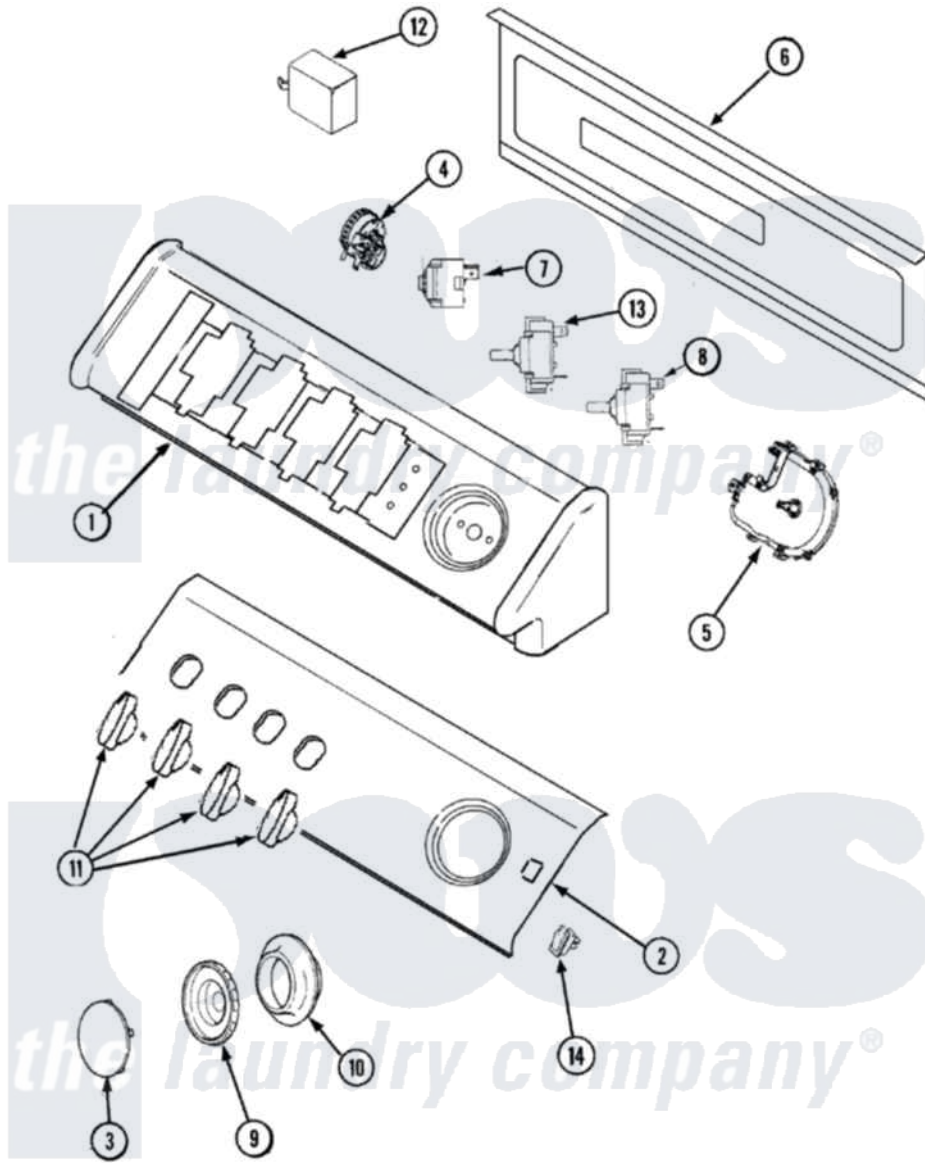

Maytag SAV365AAWW 02 - CONTROL PANEL

Maytag [Residential Maytag SAV365AAWW Washer Parts](#) Parts Diagram 02 - CONTROL PANEL
 Click on the part number to view part

Item	Original Part Number	Replaced By	Status	Part Description
1	27001110		Not Available	CONSOLE (WHT)
2	27001172			Facia
"	27001050			Facia Ground Wire Assembly
3	27001112	27001087		Knob, Cap
4	27001127	27001203		Switch, Pressure
5	33001855	33002917		Screw, No.10-16
"	27001113			Timer
6	27001051			Back Panel, Hood/Console
7	27001103			Switch, Rotary
8	27001114			Switch, Rotary
9	27001090	22003993		Timer Knob
10	22002997			Pin, Locking
"	27001092		Not Available	SKIRT, TIMER KNOB
11	27001115	27001126		Knob, Selector
12	33001623			Buzzer, Non-Adjustable
13	27001089			Switch, Temperature