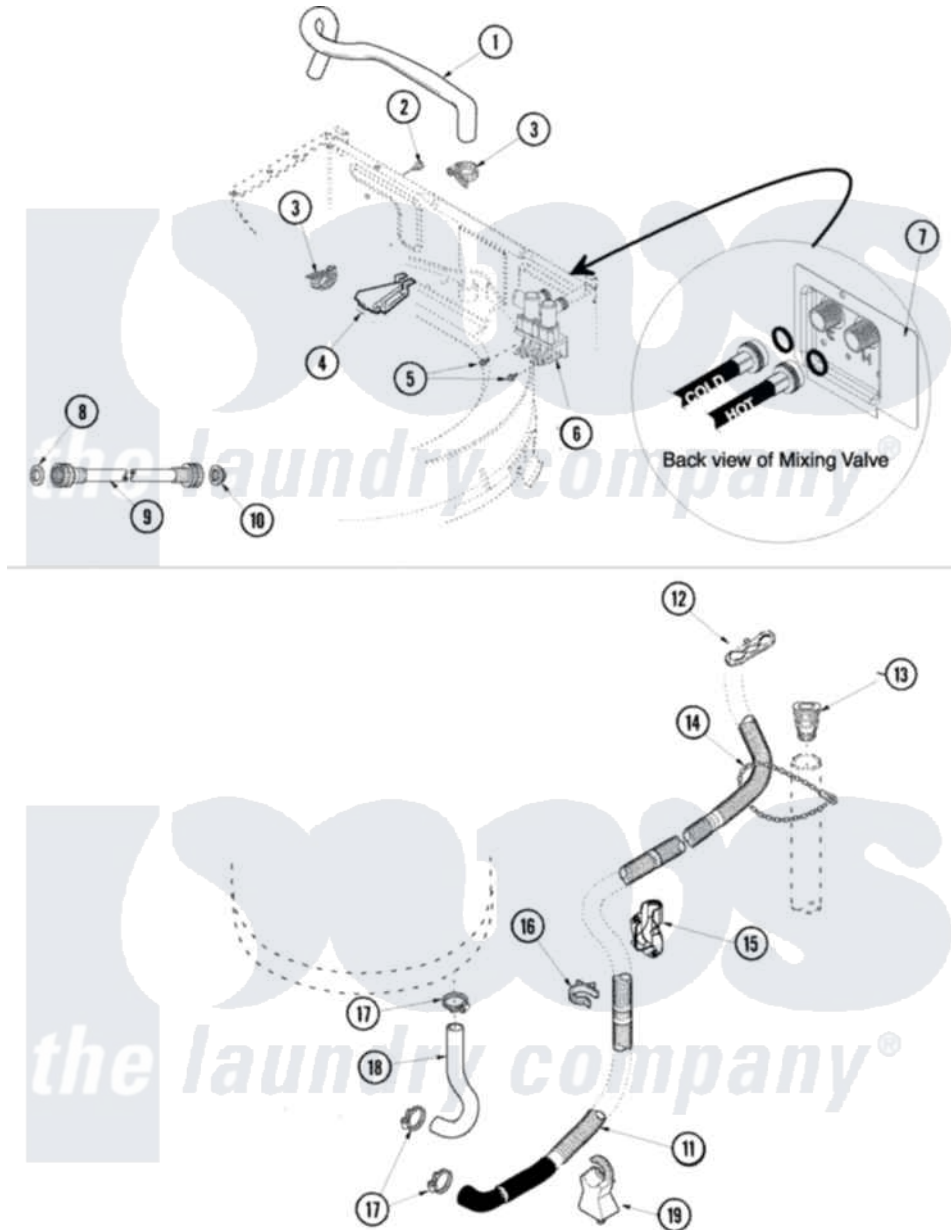

Maytag SAV365AAWW 03 - MIXING VALVE AND HOSES

Maytag [Residential Maytag SAV365AAWW Washer Parts](#) Parts Diagram 03 - MIXING VALVE AND HOSES
 Click on the part number to view part

Item	Original Part Number	Replaced By	Status	Part Description
1	27001145			Hose, Mixing Valve To Tub
2	503661	27001200		Screw
3	25-7867	596669		Clamp, Manifold
4	21001760			Flume Assembly / Water Diverter
5	501086	90767		Screw, 8A X 3/8 HeX Washer Head Tapping
6	27001146			Valve, Mixing E2
7	40098801			Plate, Mixing Value
8	20290	Y013783		Washer, Inlet Hose
9	33-7891	89503		Hose-Inlet
"	35-0874	76313		Hosefill
10	22002960			Strainer, Washer Inlet
11	40053901			Hose, Drain
12	22003814			Retainer, Drain Hose
13	40008101			Adapter, Standpipe
14	33489	8539404		Tie-Wire

15	40058501	Relief, Strain Drain	
16	36014	Clip, Retainer-Hose	
17	36801	596669	Clamp, Manifold
18	40094201	Hose, Tub To Pump	
19	40044901	Stand, Hose	