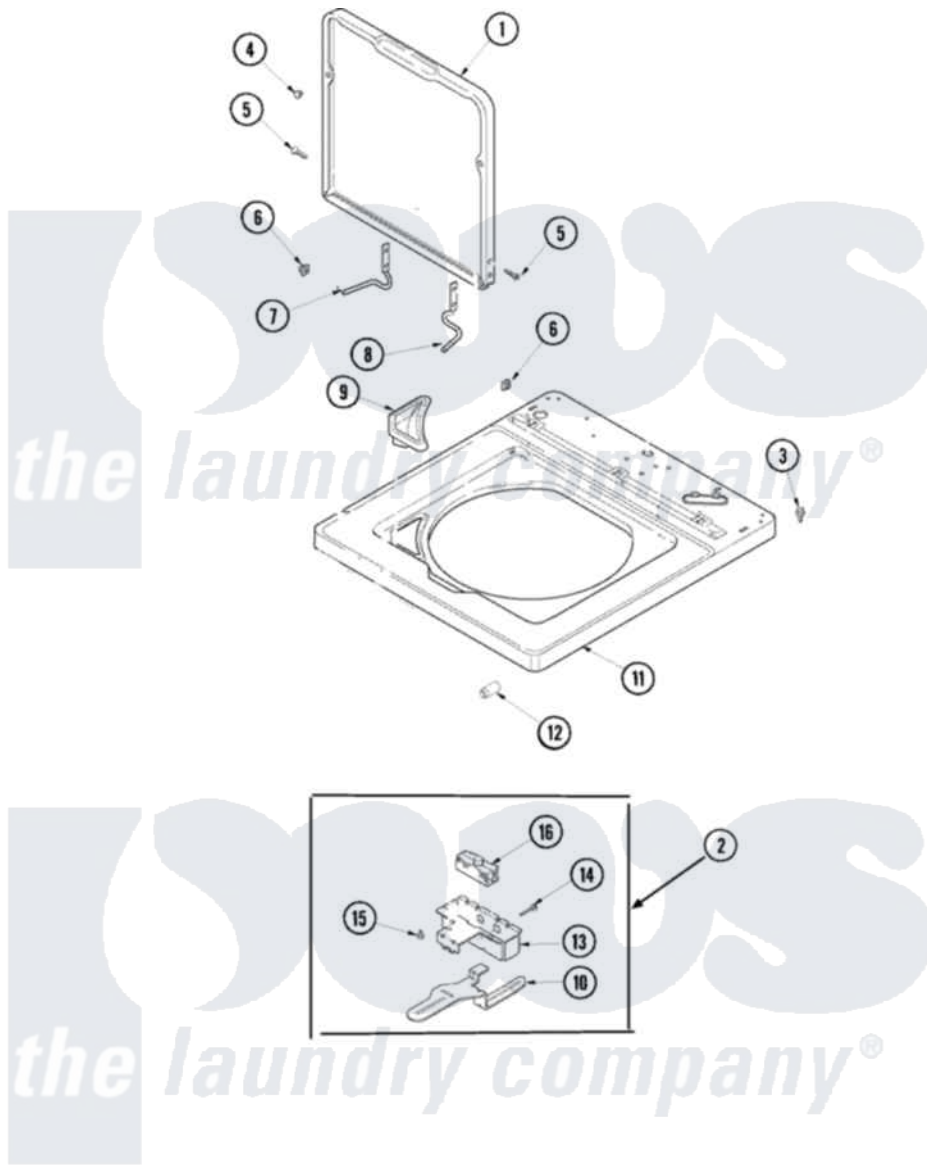

# Maytag SAV365AAWW 06 - TOP AND DOOR SWITCH

Maytag [Residential Maytag SAV365AAWW Washer Parts](#) Parts Diagram 06 - TOP AND DOOR SWITCH  
 Click on the part number to view part

Item	Original Part Number	Replaced By	Status	Part Description
1	27001116		Not Available	LID (WHT)
2	40034901	<a href="#">40034901P</a>		Assembly- Lid
3	501086	<a href="#">90767</a>		Screw, 8A X 3/8 HeX Washer Head Tapping
4	<a href="#">40038001</a>			Bumper
5	40039201	<a href="#">W10119828</a>		Screw, Lid Hinge Mounting
6	<a href="#">40008201</a>			Bushing, Hinge
7	<a href="#">40094002</a>			Hinge, Lid Left Stop
8	<a href="#">40094101</a>			Hinge, Lid Right Pass
9	<a href="#">27001117</a>			Dispenser, Bleach
10	<a href="#">40009701</a>			Arm, Lid Switch
11	27001157	<a href="#">27001182</a>		Top
12	<a href="#">40102101</a>			Cap, Hinge
13	<a href="#">40009801</a>			Holder, Lid Switch
14	<a href="#">40040701</a>			Screw, Tapping No.6b-20
15	501086	<a href="#">90767</a>		Screw, 8A X 3/8 HeX Washer Head Tapping