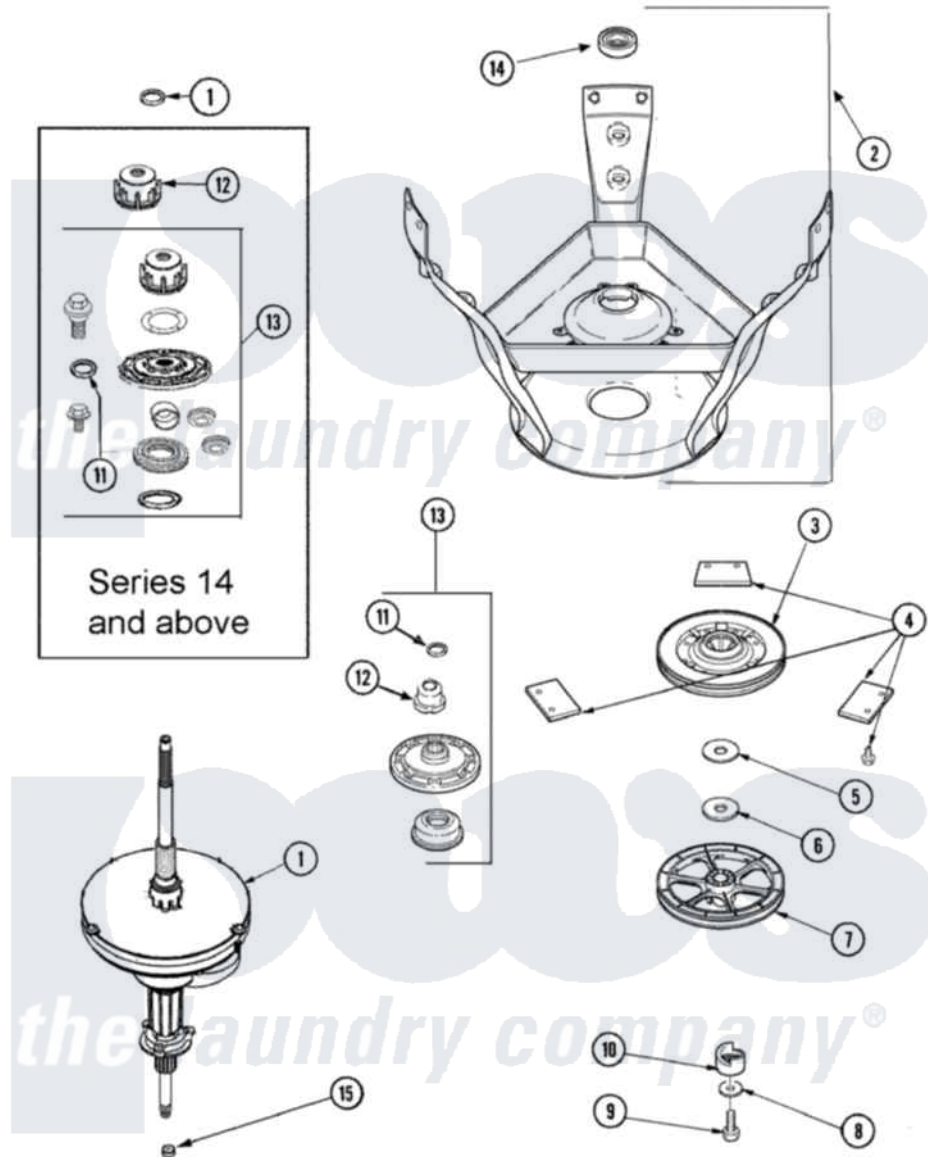

# Maytag SAV365AAWW 07 - TRANSMISSION & BRAKE

Maytag [Residential Maytag SAV365AAWW Washer Parts](#) Parts Diagram 07 - TRANSMISSION & BRAKE  
 Click on the part number to view part

Item	Original Part Number	Replaced By	Status	Part Description
1	27001046	<a href="#">W10219149</a>		Transmison
2	27001030	<a href="#">12002013</a>		Base
3	40003103	<a href="#">R9900474</a>		Brake Assembly
4	<a href="#">R0000014</a>			Kit, Brake Pad
"	<a href="#">26594P</a>			Grease, Silicone - 2 Oz Tube
5	<a href="#">40065701</a>			Washer, 2 Odx.63 ID
6	<a href="#">40063201</a>			Washer, Flat
7	<a href="#">40047202</a>			Pulley, Spin
8	<a href="#">40041501</a>			Washer
9	<a href="#">40063401</a>			Screw, 1/4-20 x 5/8 Hex
10	<a href="#">40047402</a>			Helix, Plastic
11	<a href="#">25-7941</a>			"O" Ring, Agtr Drive Shaft
12	21001533	<a href="#">35-5655-1</a>		Seal
13	12002223	<a href="#">W10116790</a>		Hub And Seal
"	12002140	<a href="#">W10116791</a>		Hub And Seal
"	40004201	<a href="#">40004201P</a>		Main Bearing Assembly