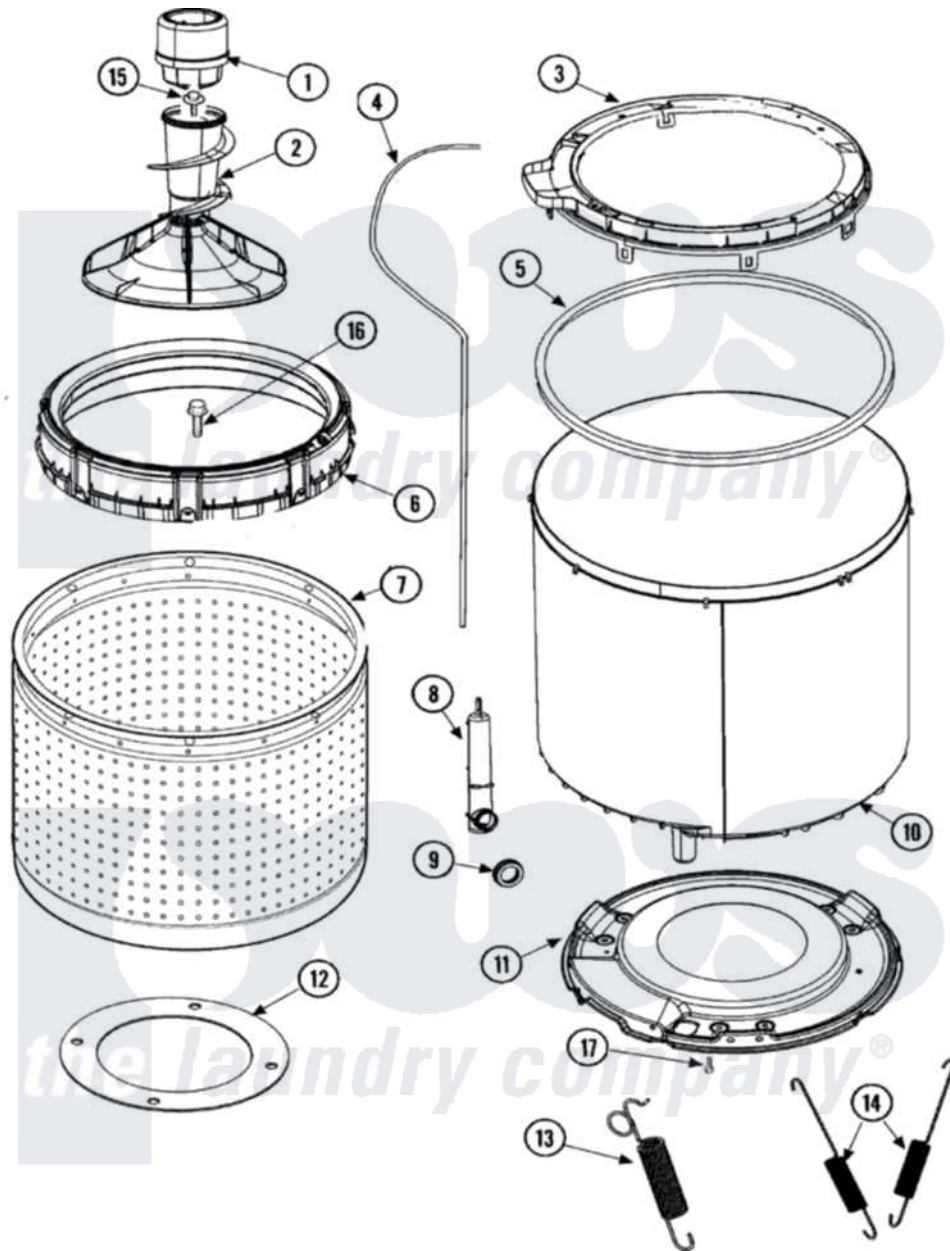

# Maytag SAV365AAWW 08 - TUB, INNER & OUTER (SERIES 12)

Maytag Residential Maytag SAV365AAWW Washer Parts Parts Diagram 08 - TUB, INNER & OUTER (SERIES 12)  
 Click on the part number to view part

Item	Original Part Number	Replaced By	Status	Part Description
1	<a href="#">21001905</a>			Dispenser, Fabric
2	<a href="#">22004042</a>			Agitator/Auger Assembly
3	27001132		Not Available	COVER, OUTER TUB W/GASKET
4	27001194	<a href="#">21001748</a>		Hose, Pressure Switch
5	<a href="#">27001131</a>			Seal, Tub Cover
6	<a href="#">27001149</a>			Balance Ring Assembly
7	27001221		Not Available	TUB, PLASTIC INNER
8	<a href="#">40008501</a>			Assembly, Pressure Bulb
9	<a href="#">40037801</a>			Grommet
10	27001147	<a href="#">27001227</a>		Outer Tub, Plastic
"	<a href="#">27001227</a>			Outer Tub, Plastic
11	<a href="#">40015401</a>			Seal-Head
"	40001102	<a href="#">40001102P</a>		Bottom, Outer Tub
"	<a href="#">40128701</a>			Screw, 5/16-18 X .50
"	<a href="#">27001067</a>			Bottom, Outer Tub
12	<a href="#">27001222</a>			Gasket, Foam

13	<a href="#">Y2201244</a>		Spring, Counterweight
"	<a href="#">Y2201244</a>		Spring, Counterweight
14	<a href="#">Y37001124</a>		Spring, Tall Tub
15	25-8004	<a href="#">W10309247</a>	Screw
16	Y2201470	<a href="#">W10116787</a>	Screw
17	<a href="#">40064301</a>		Screw, 1/4-15 x 3/4 Hex