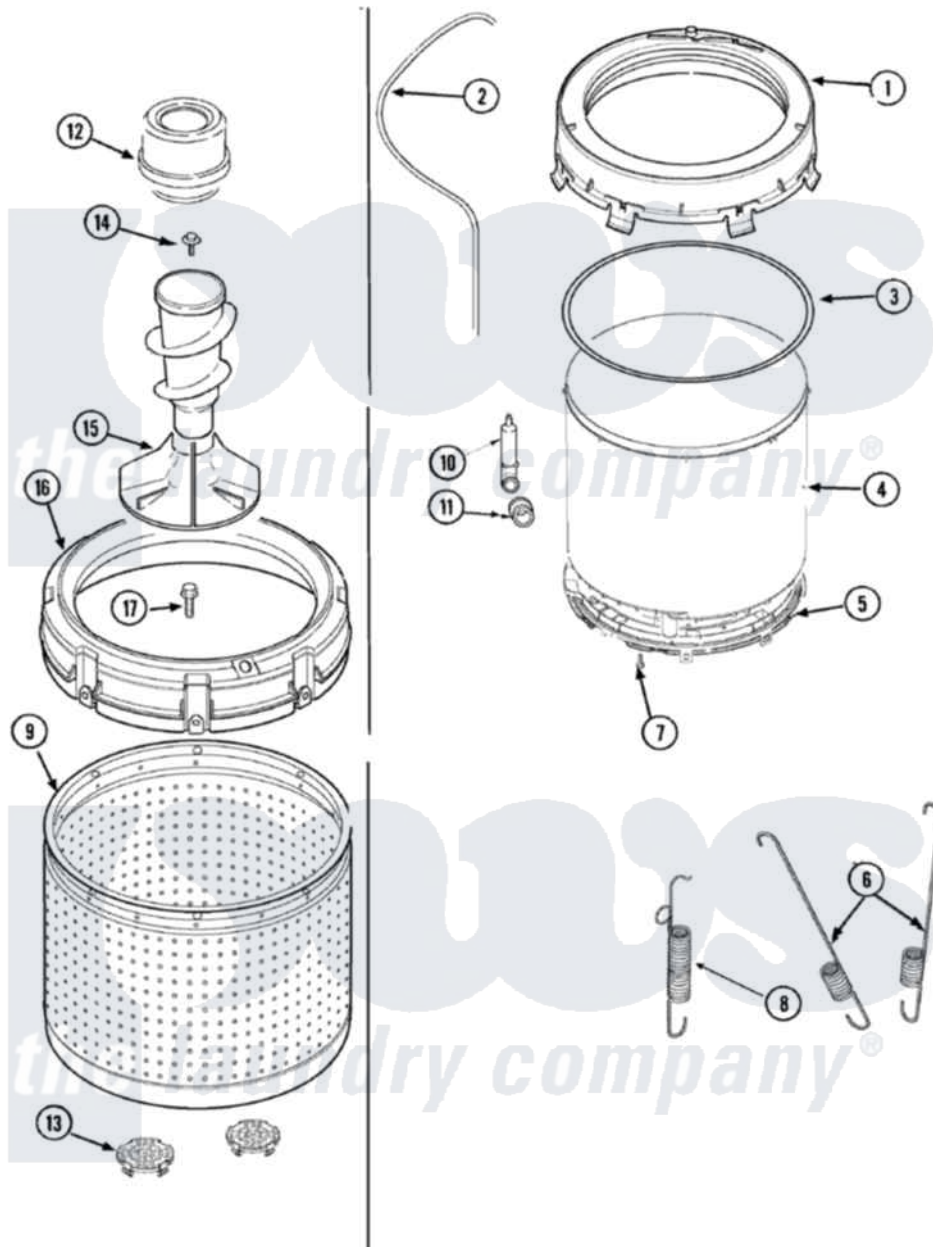

# Maytag SAV365AAWW 09 - TUBS

Maytag [Residential Maytag SAV365AAWW Washer Parts](#) Parts Diagram 09 - TUBS  
 Click on the part number to view part

Item	Original Part Number	Replaced By	Status	Part Description
1	27001132		Not Available	COVER, OUTER TUB W/GASKET
2	27001194	<a href="#">21001748</a>		Hose, Pressure Switch
3	<a href="#">27001131</a>			Seal, Tub Cover
4	27001147	<a href="#">27001227</a>		Outer Tub, Plastic
5	<a href="#">27001067</a>			Bottom, Outer Tub
6	27001026	<a href="#">Y37001124</a>		Spring, Tall Tub
7	<a href="#">40064301</a>			Screw, 1/4-15 x 3/4 Hex
8	<a href="#">Y2201244</a>			Spring, Counterweight
9	27001150		Not Available	TUB, PLASTIC INNER
10	<a href="#">40008501</a>			Assembly, Pressure Bulb
11	<a href="#">40037801</a>			Grommet
12	<a href="#">21001905</a>			Dispenser, Fabric
13	<a href="#">27001148</a>			Filter, Lint
14	25-8004	<a href="#">W10309247</a>		Screw
15	<a href="#">22004042</a>			Agitator/Auger Assembly
16	<a href="#">27001149</a>			Balance Ring Assembly