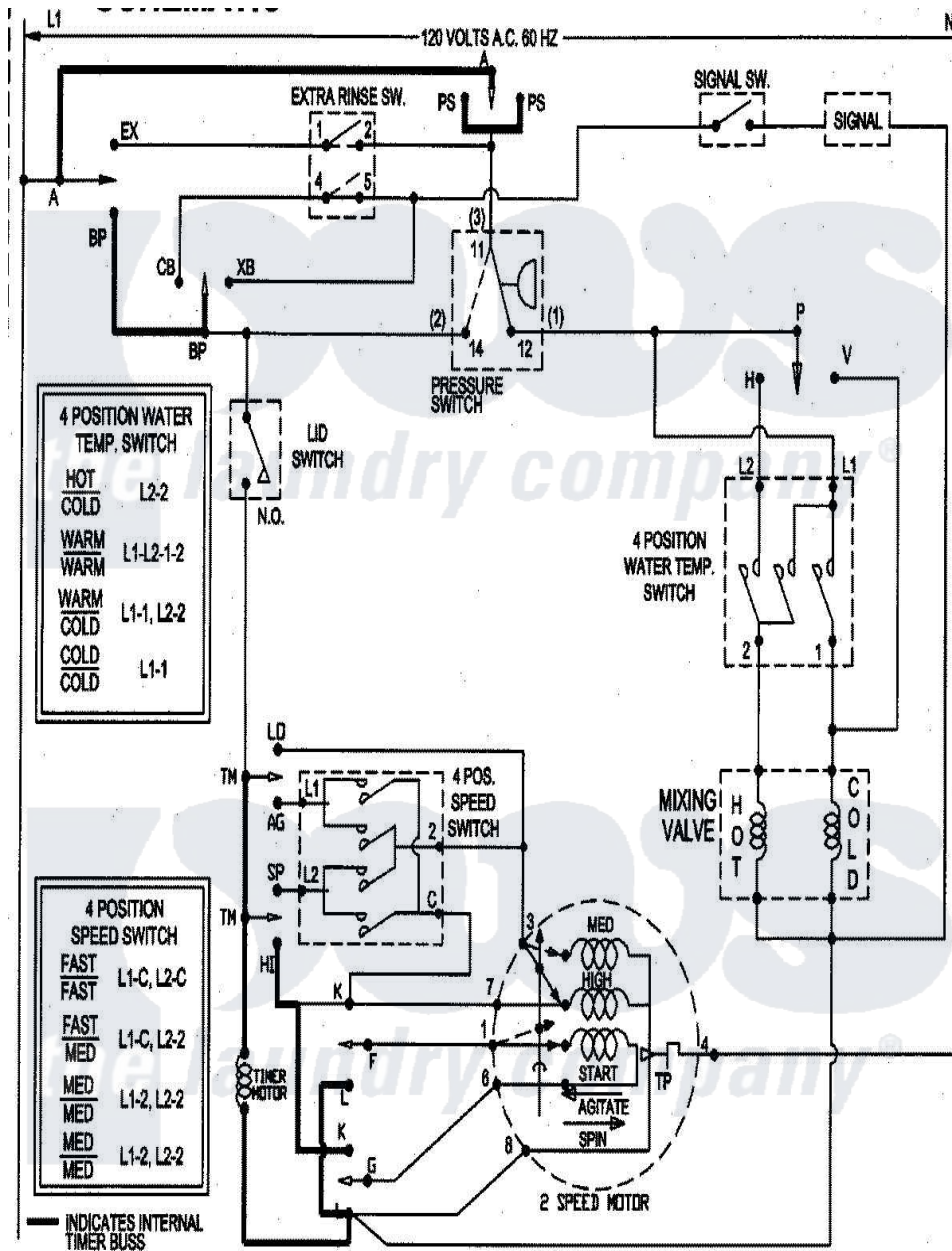

Maytag SAV365AAWW 10 - WIRING INFORMATION

Maytag Residential Maytag SAV365AAWW Washer Parts Parts Diagram 10 - WIRING INFORMATION
 Click on the part number to view part

Item	Original Part Number	Replaced By	Status	Part Description
NI	15003261		Not Available	WIRING INFORMATION