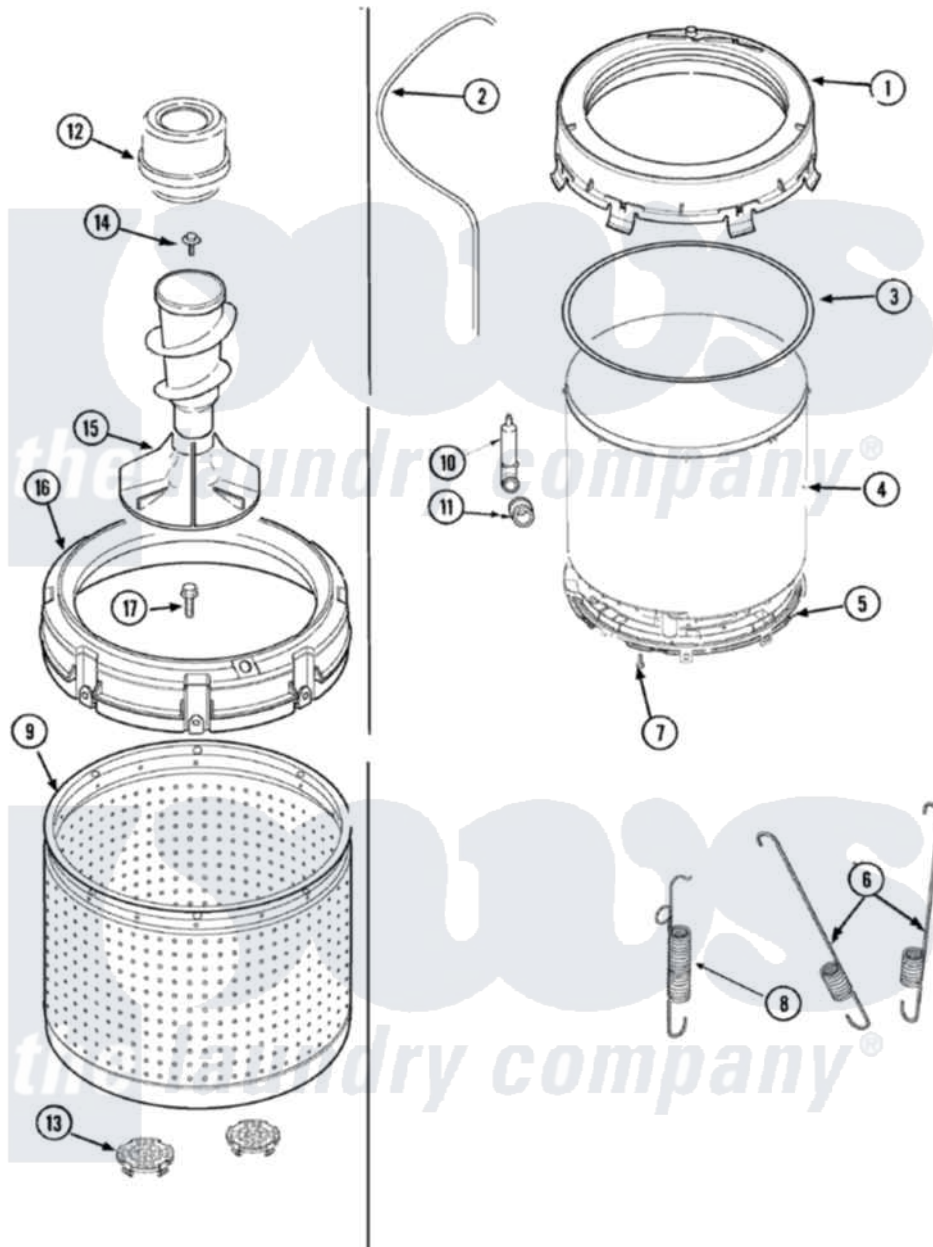

Maytag SAV365ZAWW 09 - TUBS

Maytag Residential Maytag SAV365ZAWW Washer Parts Parts Diagram 09 - TUBS
 Click on the part number to view part

Item	Original Part Number	Replaced By	Status	Part Description
1	27001132		Not Available	COVER, OUTER TUB W/GASKET
2	27001194	21001748		Hose, Pressure Switch
3	27001131			Seal, Tub Cover
4	27001147	27001227		Outer Tub, Plastic
5	27001067			Bottom, Outer Tub
6	27001026	Y37001124		Spring, Tall Tub
7	40064301			Screw, 1/4-15 x 3/4 Hex
8	Y2201244			Spring, Counterweight
9	27001150		Not Available	TUB, PLASTIC INNER
10	40008501			Assembly, Pressure Bulb
11	40037801			Grommet
12	21001905			Dispenser, Fabric
13	27001148			Filter, Lint
14	25-8004	W10309247		Screw
15	22004042			Agitator/Auger Assembly
16	27001149			Balance Ring Assembly