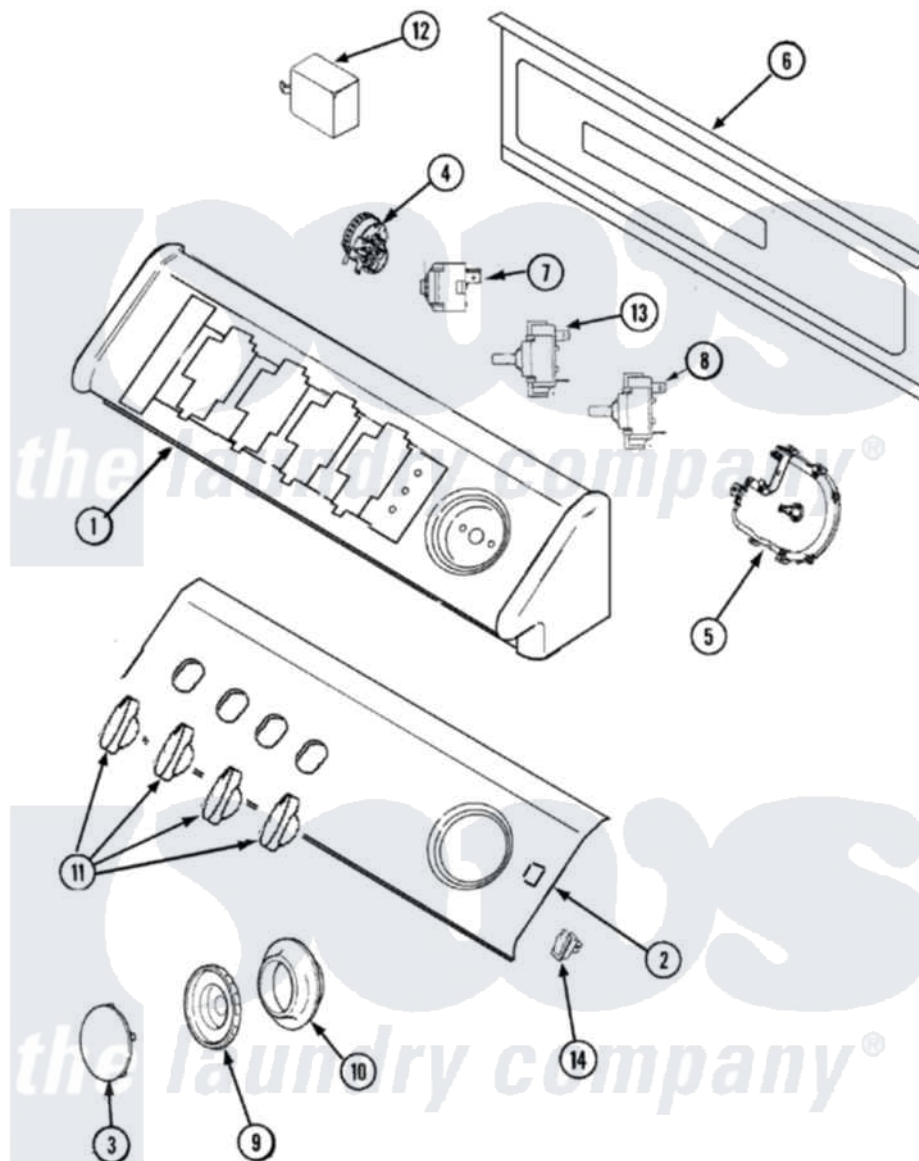

## Maytag SAV3710AWW 02 - CONTROL PANEL

Maytag [Residential Maytag SAV3710AWW Washer Parts](#) Parts Diagram 02 - CONTROL PANEL  
 Click on the part number to view part

Item	Original Part Number	Replaced By	Status	Part Description
1	27001110		Not Available	CONSOLE (WHT)
2	<a href="#">27001174</a>			Facia
"	<a href="#">27001050</a>			Facia Ground Wire Assembly
3	27001112	<a href="#">27001087</a>		Knob, Cap
4	27001127	<a href="#">27001203</a>		Switch, Pressure
5	33001855	<a href="#">33002917</a>		Screw, No.10-16
"	<a href="#">27001113</a>			Timer
6	<a href="#">27001051</a>			Back Panel, Hood/Console
7	<a href="#">27001103</a>			Switch, Rotary
8	<a href="#">27001114</a>			Switch, Rotary
9	27001090	<a href="#">22003993</a>		Timer Knob
10	<a href="#">22002997</a>			Pin, Locking
"	27001092		Not Available	SKIRT, TIMER KNOB
11	27001115	<a href="#">27001126</a>		Knob, Selector
12	<a href="#">33001623</a>			Buzzer, Non-Adjustable
13	<a href="#">27001089</a>			Switch, Temperature