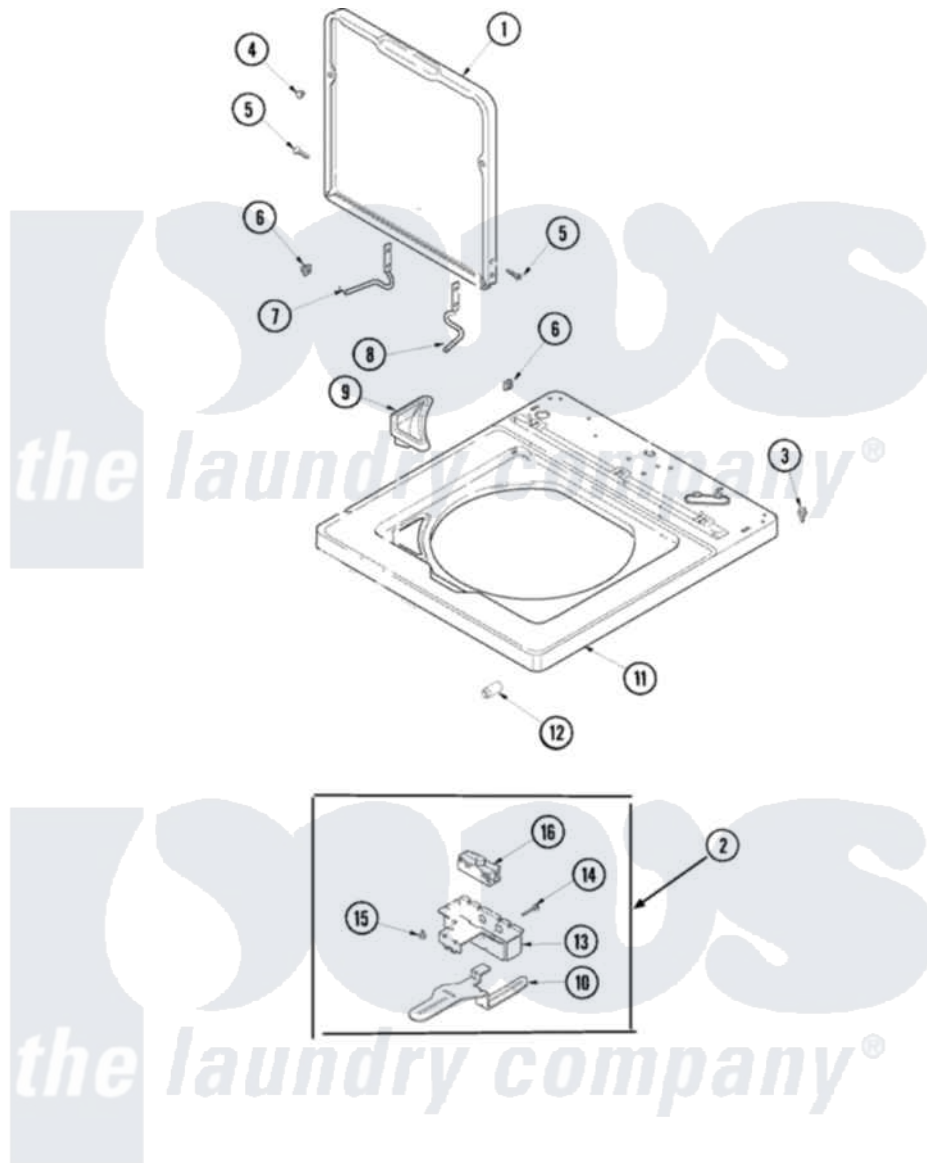

Maytag SAV3710AWW 06 - TOP AND DOOR SWITCH

Maytag [Residential Maytag SAV3710AWW Washer Parts](#) Parts Diagram 06 - TOP AND DOOR SWITCH
 Click on the part number to view part

Item	Original Part Number	Replaced By	Status	Part Description
1	27001116		Not Available	LID (WHT)
2	40034901	40034901P		Assembly- Lid
3	501086	90767		Screw, 8A X 3/8 HeX Washer Head Tapping
4	40038001			Bumper
5	40039201	W10119828		Screw, Lid Hinge Mounting
6	40008201			Bushing, Hinge
7	40094002			Hinge, Lid Left Stop
8	40094101			Hinge, Lid Right Pass
9	27001117			Dispenser, Bleach
10	40009701			Arm, Lid Switch
11	27001157	27001182		Top
12	40102101			Cap, Hinge
13	40009801			Holder, Lid Switch
14	40040701			Screw, Tapping No.6b-20
15	501086	90767		Screw, 8A X 3/8 HeX Washer Head Tapping