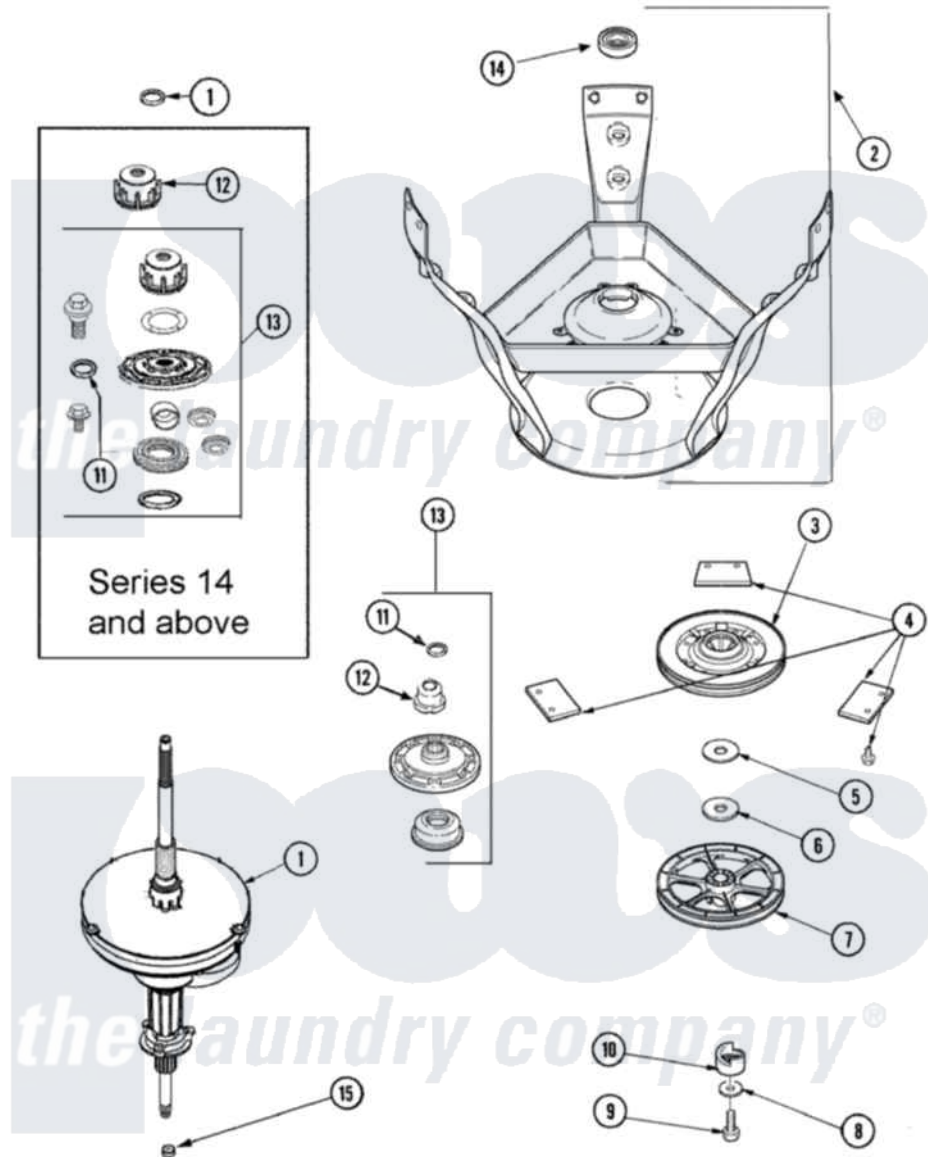

# Maytag SAV3710AWW 07 - TRANSMISSION & BRAKE

Maytag Residential Maytag SAV3710AWW Washer Parts Parts Diagram 07 - TRANSMISSION & BRAKE  
 Click on the part number to view part

Item	Original Part Number	Replaced By	Status	Part Description
1	27001039	<a href="#">W10219148</a>		Transmison
2	27001030	<a href="#">12002013</a>		Base
3	40003103	<a href="#">R9900474</a>		Brake Assembly
4	<a href="#">R0000014</a>			Kit, Brake Pad
"	<a href="#">26594P</a>			Grease, Silicone - 2 Oz Tube
5	<a href="#">40065701</a>			Washer, 2 Odx.63 ID
6	<a href="#">40063201</a>			Washer, Flat
7	<a href="#">40047102</a>			Pulley, Spin/Agit
8	<a href="#">40041501</a>			Washer
9	<a href="#">40063401</a>			Screw, 1/4-20 x 5/8 Hex
10	<a href="#">40047402</a>			Helix, Plastic
11	<a href="#">25-7941</a>			"O" Ring, Agtr Drive Shaft
12	21001533	<a href="#">35-5655-1</a>		Seal
13	12002223	<a href="#">W10116790</a>		Hub And Seal
"	12002140	<a href="#">W10116791</a>		Hub And Seal
"	40004201	<a href="#">40004201P</a>		Main Bearing Assembly