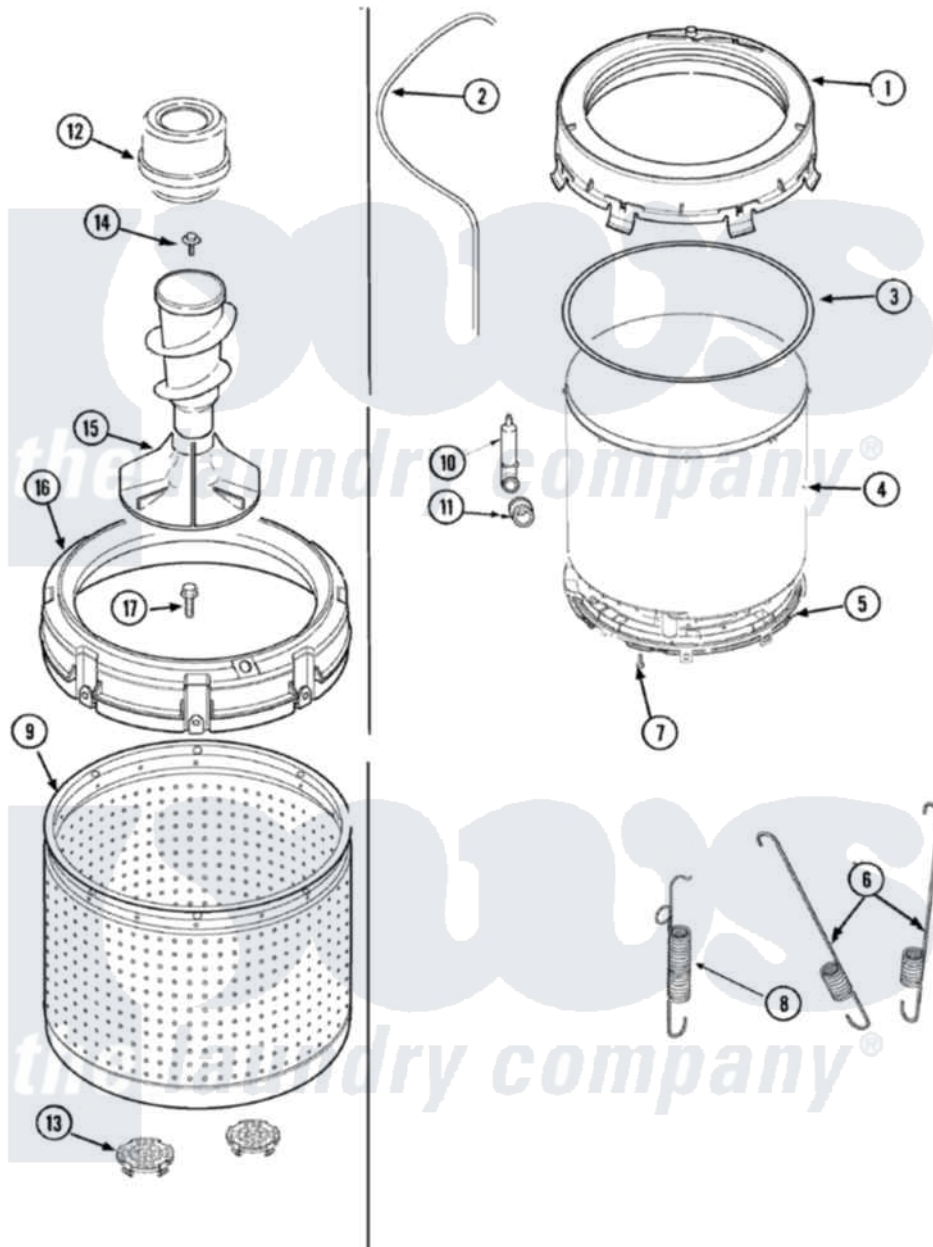

Maytag SAV3710AWW 09 - TUBS

Maytag [Residential Maytag SAV3710AWW Washer Parts](#) Parts Diagram 09 - TUBS
 Click on the part number to view part

Item	Original Part Number	Replaced By	Status	Part Description
1	27001132		Not Available	COVER, OUTER TUB W/GASKET
2	27001194	21001748		Hose, Pressure Switch
3	27001131			Seal, Tub Cover
4	27001147	27001227		Outer Tub, Plastic
5	27001067			Bottom, Outer Tub
6	27001026	Y37001124		Spring, Tall Tub
7	40064301			Screw, 1/4-15 x 3/4 Hex
8	Y2201244			Spring, Counterweight
9	27001150		Not Available	TUB, PLASTIC INNER
10	40008501			Assembly, Pressure Bulb
11	40037801			Grommet
12	21001905			Dispenser, Fabric
13	27001148			Filter, Lint
14	25-8004	W10309247		Screw
15	22004042			Agitator/Auger Assembly
16	27001149			Balance Ring Assembly