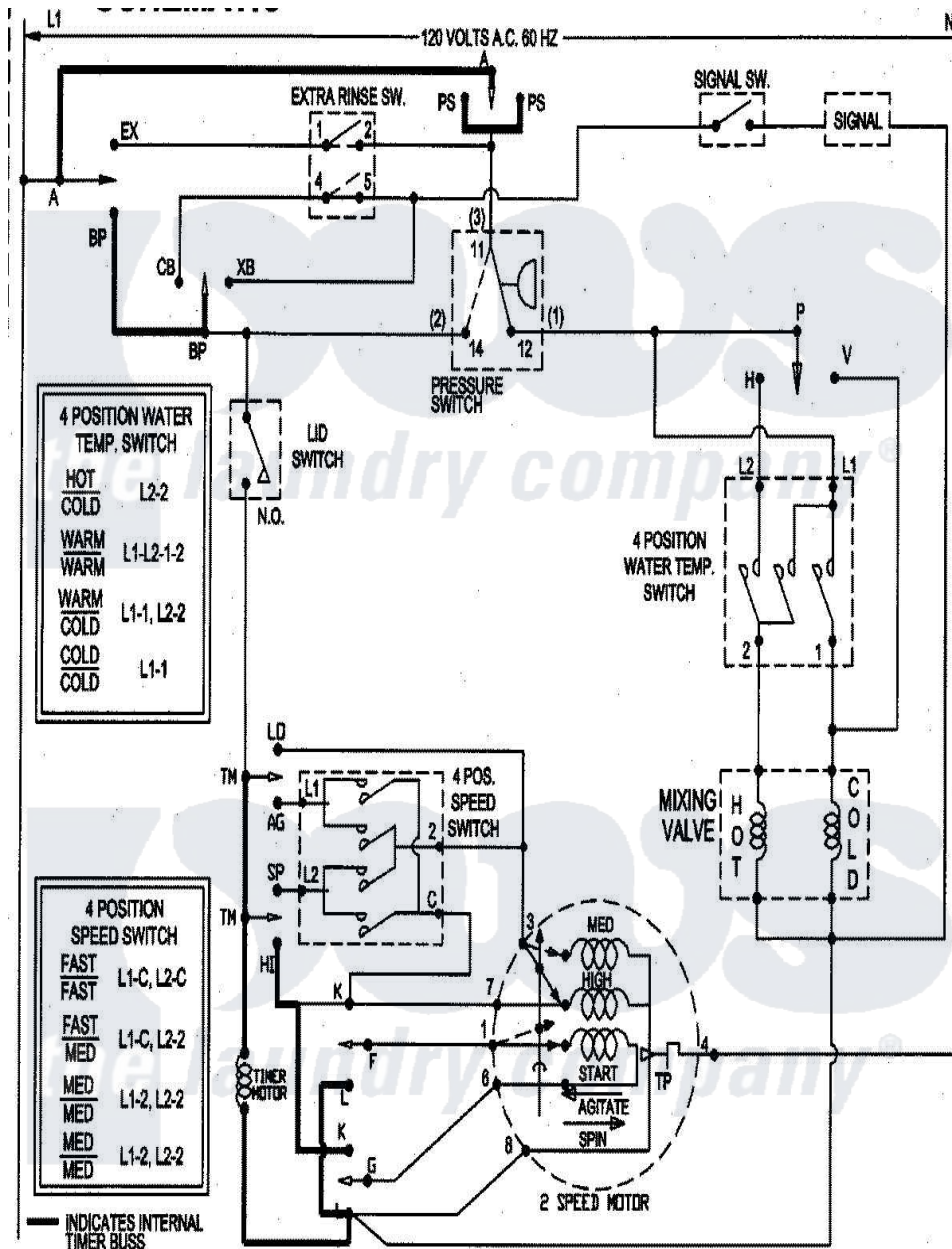

# Maytag SAV3710AWW 10 - WIRING INFORMATION

Maytag Residential Maytag SAV3710AWW Washer Parts Parts Diagram 10 - WIRING INFORMATION  
 Click on the part number to view part

Item	Original Part Number	Replaced By	Status	Part Description
NI	15003261		Not Available	WIRING INFORMATION