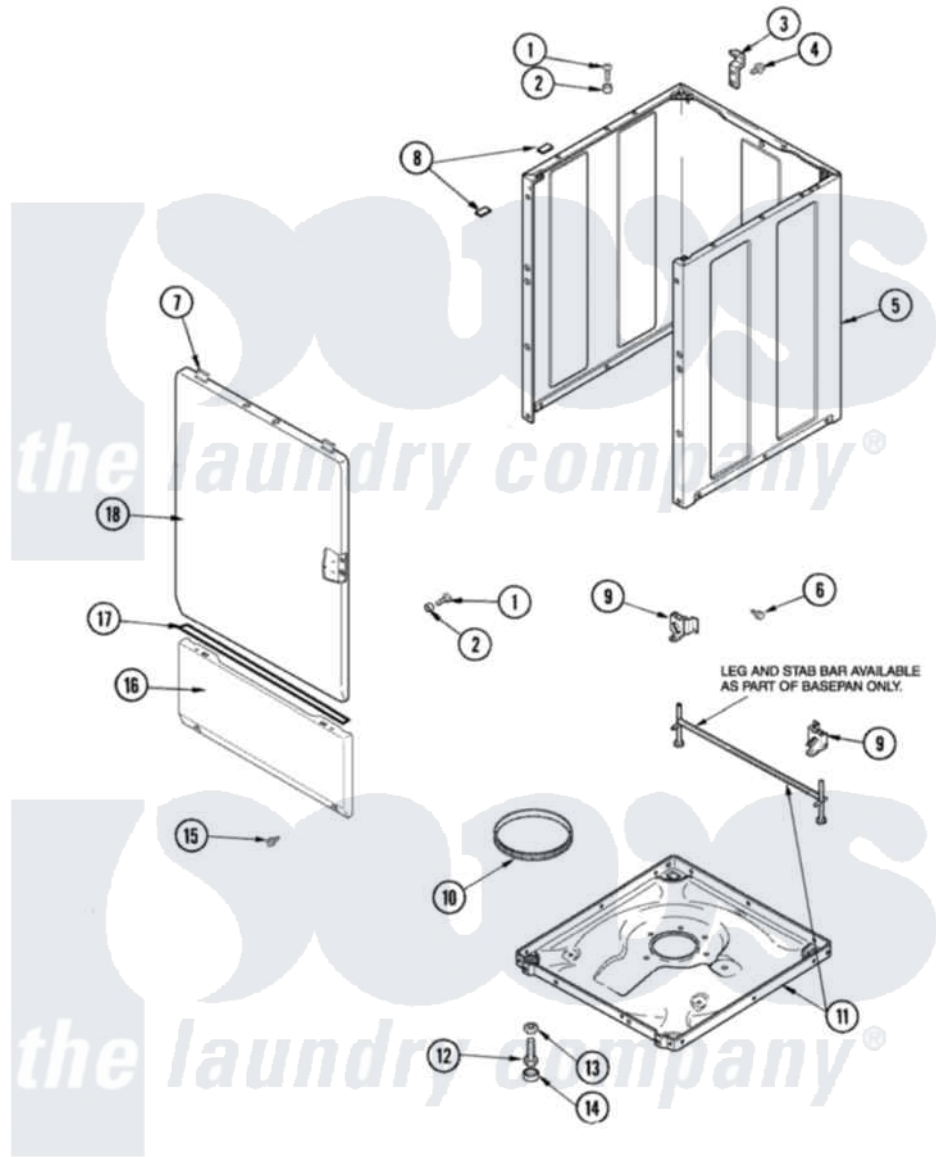

Maytag SAV405DAWW 01 - CABINET & BASE

Maytag [Residential Maytag SAV405DAWW Washer Parts](#) Parts Diagram 01 - CABINET & BASE
 Click on the part number to view part

Item	Original Part Number	Replaced By	Status	Part Description
1	32671	Y014874		Screw, Idler Arm And Sleeve
2	505187			Locator, Panel
3	500003			Hinge, Top
4	40064801	3390631		Screw, 10-16 X 3/8
5	40076402WP	37001284		Cabinet As Pack
6	40038201	27001200		Screw
7	501086	90767		Screw, 8A X 3/8 HeX Washer Head Tapping
"	56080	22001650		Fastener, Spring
8	Y56128			Pad, Bumper
9	40031501			Bracket, Self Leveling
10	40037401			Ring, Friction
11	27001084	27001226		Base Lev
"	40082801			Clip, Wire
12	40039001	22003428		Leg, Adjustable
13	40038101			Nut, Leg
14	40016001			Foot, Rubber

15	40034101	Screw, No.12bx1/2
16	40045301WP	Panel, Access
17	40083101	Tape, Foam
18	40035401WP	Panel, Front
"	22001817	Sheet, Sound Damper